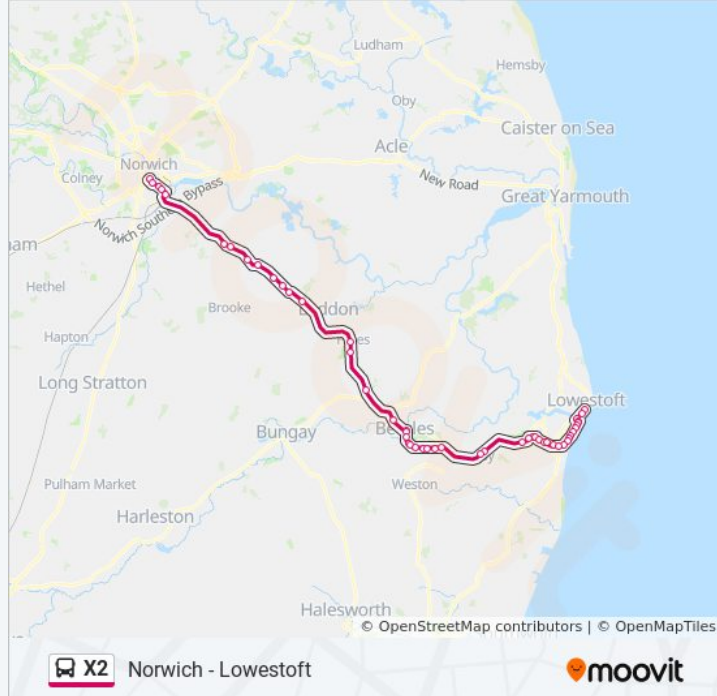

Ship Road, Pakefield

Tramway Hotel, Pakefield

The Avenue, Kirkley

Kendal Road, Kirkley

Kensington Road, Kirkley

Rectory Road, Kirkley

Lorne Park Road, Kirkley

Union Place, Lowestoft

Freemantle Road, Lowestoft

Mill Road, Lowestoft

Asda, Lowestoft

Railway Station, Lowestoft

Bus Station, Lowestoft

**Direction: Norwich City Centre**

49 stops

[VIEW LINE SCHEDULE](#)