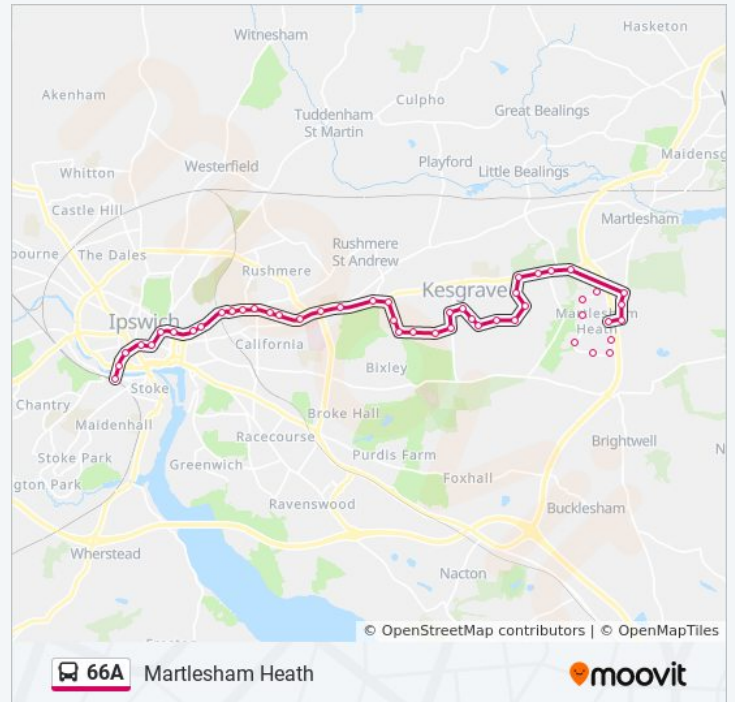

Linksfild, Rushmere St Andrew

Playford Road, Rushmere

Hospital, Rushmere

Lattice Barn Ph, Rushmere

Howard Street, Rushmere

Phoenix Road, Rushmere

Gordon Road, Rushmere

Nelson Road, Rushmere

Lacey Street, Ipswich

Medical Centre, Ipswich

Rivers Street, Rushmere

Khartoum Road, Rushmere

Nelson Road, Rushmere

Gordon Road, Rushmere

Phoenix Road, Rushmere

Howard Street, Rushmere

Bowling Centre, Martlesham Heath

66A bus Info

Direction: Martlesham Heath

Stops: 48

Trip Duration: 42 min

Line Summary:

Eagle Way, Martlesham Heath

Coopers Road, Martlesham Heath

Lancaster Drive, Martlesham Heath

Bradford Court, Martlesham Heath

The Oaks, Martlesham Heath

Valiant Road, Martlesham Heath

Parkers Place, Martlesham Heath

Manor Road, Martlesham Heath

66A bus time schedules and route maps are available in an offline PDF at moovitapp.com. Use the [Moovit App](#) to see live bus times, train schedule or subway schedule, and step-by-step directions for all public transit in East Anglia.