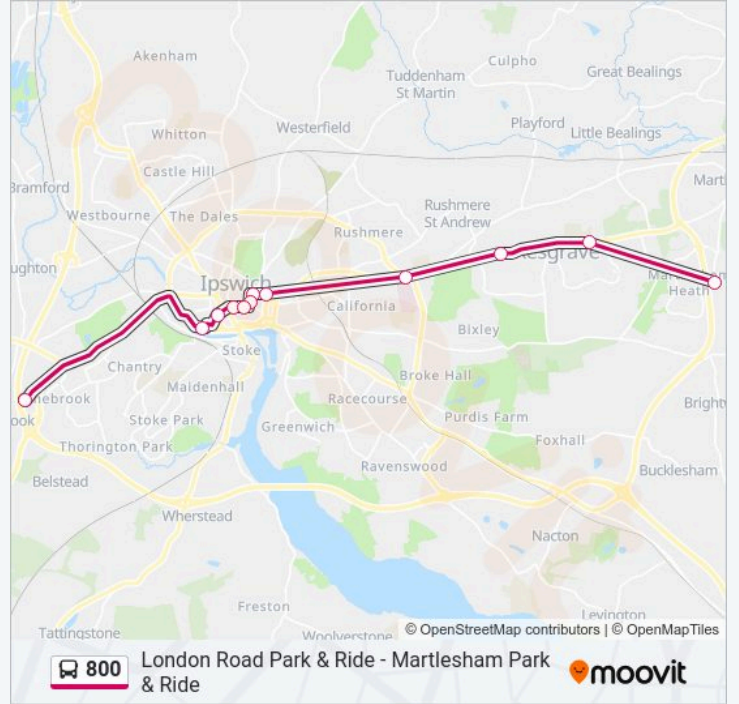

800 bus Info

Direction: Martlesham

Stops: 12

Trip Duration: 36 min

Line Summary:

Direction: Martlesham Heath

12 stops

[VIEW LINE SCHEDULE](#)

Hospital, Rushmere

Fisheries, Kesgrave

High School, Kesgrave

Bowling Centre, Martlesham Heath

800 bus Time Schedule

Martlesham Heath Route Timetable:

Sunday	Not Operational
Monday	07:55 - 08:35
Tuesday	07:55 - 08:35
Wednesday	07:55 - 08:35
Thursday	07:55 - 08:35
Friday	07:55 - 08:35
Saturday	Not Operational

800 bus Info

Direction: Martlesham Heath

Stops: 12

Trip Duration: 39 min

Line Summary:

800 bus time schedules and route maps are available in an offline PDF at moovitapp.com. Use the Moovit App to see live bus times, train schedule or subway schedule, and step-by-step directions for all public transit in East Anglia.