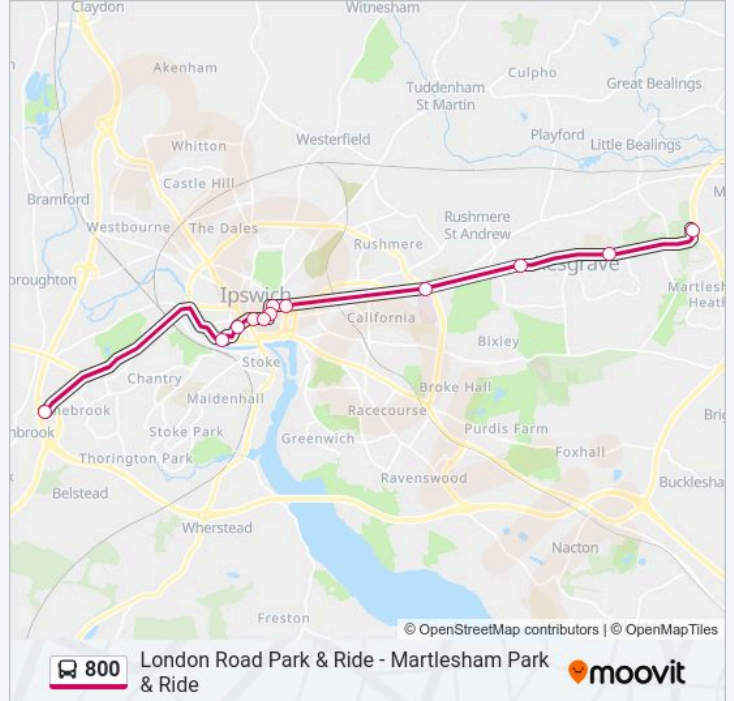

800 bus Time Schedule

Martlesham Route Timetable:

Sunday	Not Operational
Monday	07:00 - 18:50
Tuesday	07:00 - 18:50
Wednesday	07:00 - 18:50
Thursday	07:00 - 18:50
Friday	07:00 - 18:50
Saturday	07:20 - 18:50

800 bus Info

Direction: Martlesham

Stops: 12

Trip Duration: 36 min

Line Summary:

Direction: Martlesham Heath

12 stops

[VIEW LINE SCHEDULE](#)