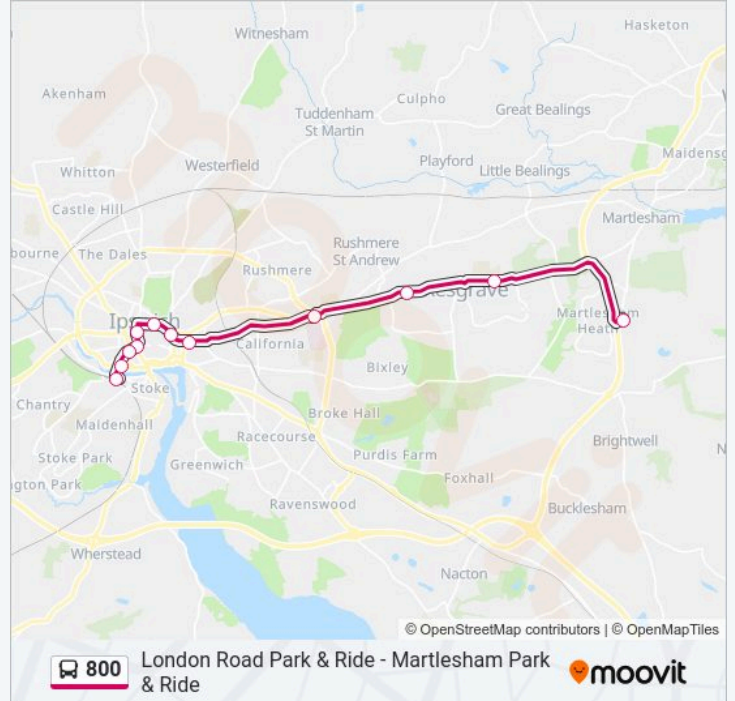

800 bus Info

Direction: Ipswich

Stops: 12

Trip Duration: 28 min

Line Summary:

Direction: Martlesham

12 stops

[VIEW LINE SCHEDULE](#)