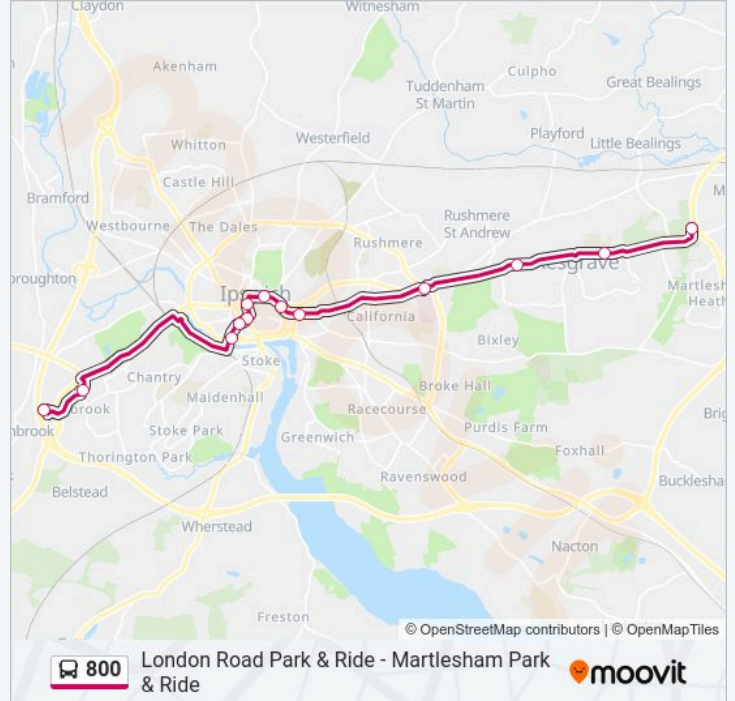

800 bus Time Schedule

Copdock Route Timetable:

Sunday	Not Operational
Monday	07:00 - 18:45
Tuesday	07:00 - 18:45
Wednesday	07:00 - 18:45
Thursday	07:00 - 18:45
Friday	07:00 - 18:45
Saturday	07:20 - 18:45

800 bus Info

Direction: Copdock

Stops: 13

Trip Duration: 39 min

Line Summary:

Direction: Ipswich

5 stops

[VIEW LINE SCHEDULE](#)