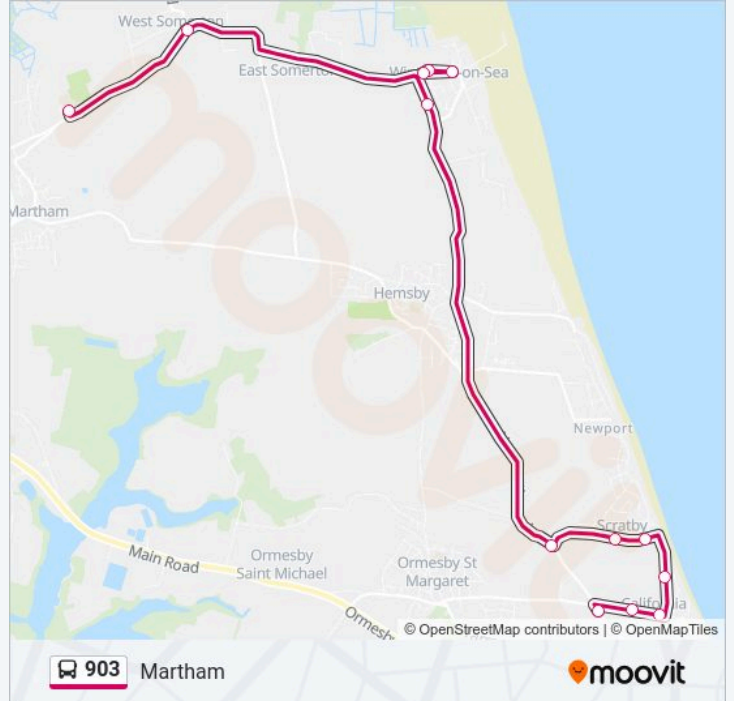

 **903**

Martham

[Get The App](#)

The 903 bus line (Martham) has 2 routes. For regular weekdays, their operation hours are:

(1) Martham: 07:53(2) Ormesby: 14:55

Use the Moovit App to find the closest 903 bus station near you and find out when is the next 903 bus arriving.

Direction: Martham

13 stops

[VIEW LINE SCHEDULE](#)

California Road, Ormesby
Sands Holiday Park, Ormesby
Sunbeach Holiday Village, California
Caravan Camp, California
The Promenade, Scratby
Beach Drive, Scratby
Beach Road, Ormesby
Bulmer Lane, Winterton-On-Sea
Church, Winterton-On-Sea
Winner Avenue, Winterton-On-Sea
Black Street, Winterton-On-Sea
The Lion, West Somerton
Flegg High School, Martham

903 bus Time Schedule

Martham Route Timetable:

Sunday	Not Operational
Monday	07:53
Tuesday	07:53
Wednesday	07:53
Thursday	07:53
Friday	07:53
Saturday	Not Operational

903 bus Info

Direction: Martham

Stops: 13

Trip Duration: 27 min

Line Summary:

Direction: Ormesby

14 stops

[VIEW LINE SCHEDULE](#)

- Flegg High School, Martham
- Bus Shelter, West Somerton
- Church, Winterton-On-Sea
- Winmer Avenue, Winterton-On-Sea
- Black Street, Winterton-On-Sea
- Bulmer Lane, Winterton-On-Sea
- Newport Road, Hemsby
- Beach Road, Ormesby
- Beach Drive, Scratby
- The Promenade, Scratby
- Caravan Camp, California
- Sunbeach Holiday Village, California
- Sands Holiday Park, Ormesby
- California Road, Ormesby