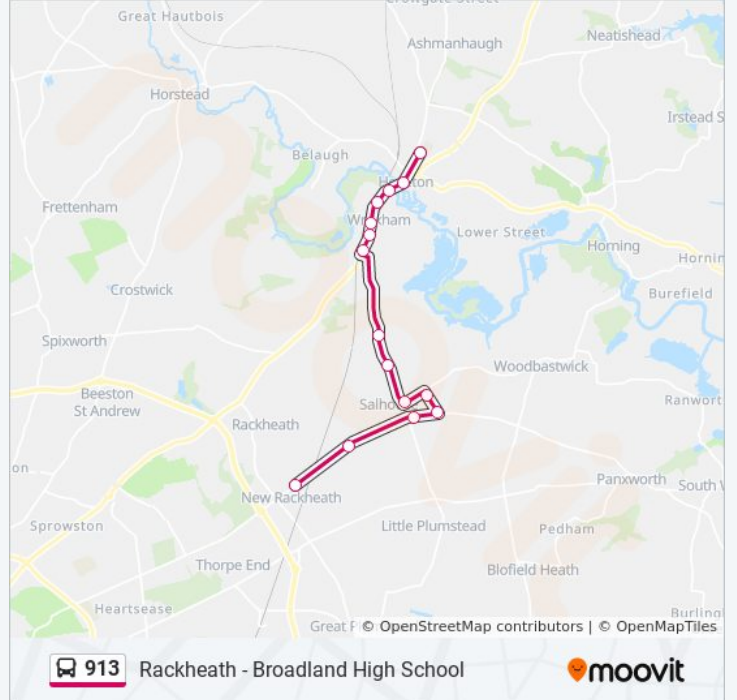

Trip Duration: 18 min

Line Summary:

Direction: New Rackheath

15 stops

[VIEW LINE SCHEDULE](#)

- Broadland High School Grounds, Hoveton
- Roys Department Store, Wroxham
- Bridge Board Close, Wroxham
- Social Club, Wroxham
- The Avenues, Wroxham
- Park Road, Wroxham
- Keys Drive, Wroxham
- Vicarage Road, Salhouse
- All Saints' Church, Salhouse
- The Stag Ph, Salhouse
- Ward Road, Salhouse
- Norwich Road, Salhouse
- Mill Road, Salhouse
- Station Road, Salhouse
- Post Office, New Rackheath

913 bus Time Schedule

New Rackheath Route Timetable:

Sunday	Not Operational
Monday	15:00
Tuesday	15:10
Wednesday	15:10
Thursday	15:10
Friday	15:00
Saturday	Not Operational

913 bus Info

Direction: New Rackheath

Stops: 15

Trip Duration: 18 min

Line Summary:

913 bus time schedules and route maps are available in an offline PDF at moovitapp.com. Use the [Moovit App](#) to see live bus times, train schedule or subway schedule, and step-by-step directions for all public transit in East Anglia.