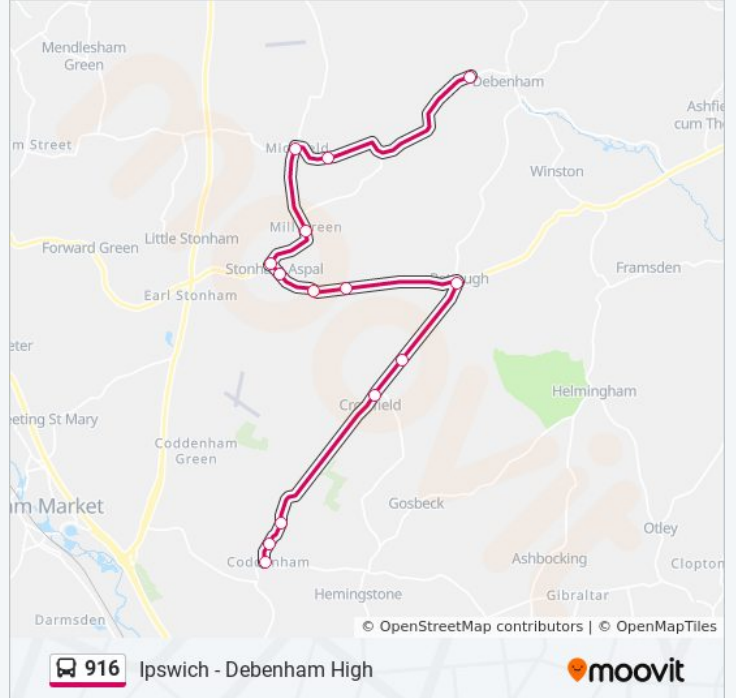

### Direction: Coddenham

14 stops

[VIEW LINE SCHEDULE](#)

High School, Debenham  
Watergarden, Mickfield  
Crossroads, Mickfield  
The Green, Mill Green  
Pound Corner, Stonham Aspal  
Ten Bells, Stonham Aspal  
Does Field, Stonham Aspal  
Stonham Barns, Stonham Aspal  
Old Mission Hall, Pettaugh  
Tollgate Farm, Crowfield  
Manor View, Crowfield  
Green Hill, Coddenham  
Recreation Ground, Coddenham  
Village Store, Coddenham

### 916 bus Info

**Direction:** Coddenham

**Stops:** 14

**Trip Duration:** 22 min

**Line Summary:**

### Direction: Debenham

14 stops

[VIEW LINE SCHEDULE](#)

- Village Store, Coddenham
- Recreation Ground, Coddenham
- Green Hill, Coddenham
- Manor View, Crowfield
- Tollgate Farm, Crowfield
- Old Mission Hall, Pettaugh
- Stonham Barns, Stonham Aspal
- Does Field, Stonham Aspal
- Ten Bells, Stonham Aspal
- Pound Corner, Stonham Aspal
- The Green, Mill Green
- Crossroads, Mickfield
- Watergarden, Mickfield
- High School, Debenham

### 916 bus Info

**Direction:** Debenham

**Stops:** 14

**Trip Duration:** 27 min

**Line Summary:**

916 bus time schedules and route maps are available in an offline PDF at [moovitapp.com](https://moovitapp.com). Use the [Moovit App](#) to see live bus times, train schedule or subway schedule, and step-by-step directions for all public transit in East Anglia.