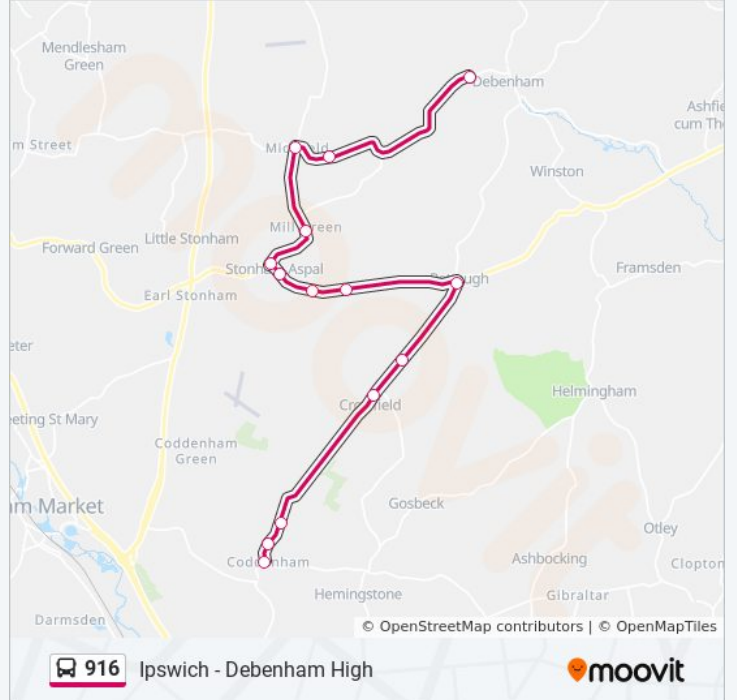

### 916 bus Info

**Direction:** Coddenham

**Stops:** 14

**Trip Duration:** 22 min

**Line Summary:**

### Direction: Debenham

14 stops

[VIEW LINE SCHEDULE](#)

- Village Store, Coddenham
- Recreation Ground, Coddenham
- Green Hill, Coddenham
- Manor View, Crowfield
- Tollgate Farm, Crowfield
- Old Mission Hall, Pettaugh
- Stonham Barns, Stonham Aspal
- Does Field, Stonham Aspal
- Ten Bells, Stonham Aspal
- Pound Corner, Stonham Aspal
- The Green, Mill Green
- Crossroads, Mickfield
- Watergarden, Mickfield
- High School, Debenham

### 916 bus Time Schedule

Debenham Route Timetable:

Sunday	Not Operational
Monday	08:23
Tuesday	08:23
Wednesday	08:23
Thursday	08:23
Friday	08:23
Saturday	Not Operational

### 916 bus Info

**Direction:** Debenham

**Stops:** 14

**Trip Duration:** 27 min

**Line Summary:**

916 bus time schedules and route maps are available in an offline PDF at [moovitapp.com](https://moovitapp.com). Use the [Moovit App](#) to see live bus times, train schedule or subway schedule, and step-by-step directions for all public transit in East Anglia.