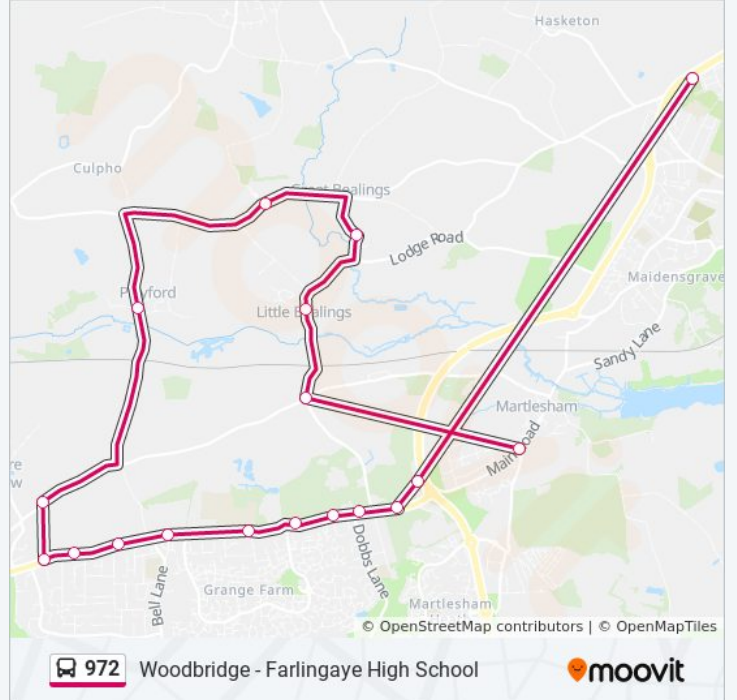

972 bus time schedules and route maps are available in an offline PDF at moovitapp.com. Use the [Moovit App](#) to see live bus times, train schedule or subway schedule, and step-by-step directions for all public transit in East Anglia.

[About Moovit](#) • [MaaS Solutions](#) • [Supported Countries](#) • [Mooviter Community](#)

© 2024 Moovit - All Rights Reserved

Check Live Arrival Times