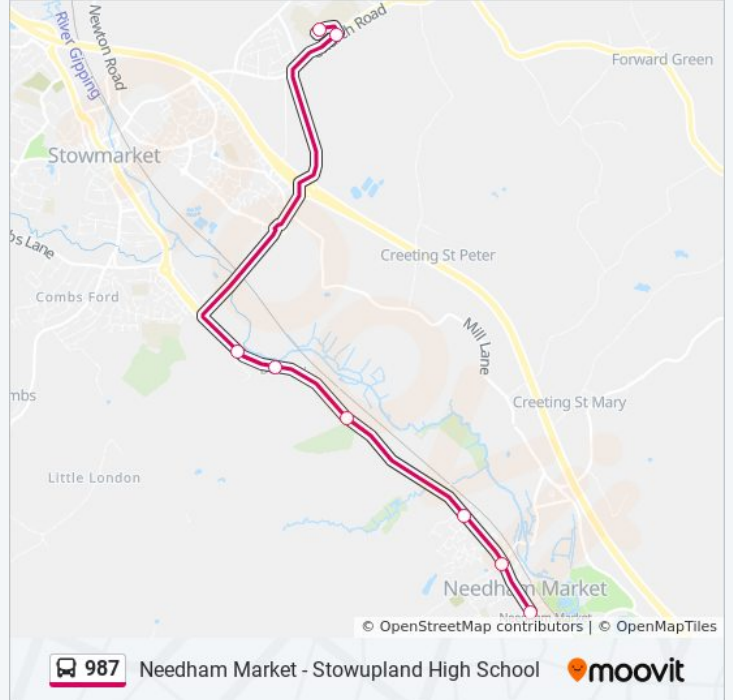

987 bus Info

Direction: Needham Market

Stops: 7

Trip Duration: 17 min

Line Summary:

Direction: Stowupland

8 stops

[VIEW LINE SCHEDULE](#)

- The Swan, Needham Market
- Council Offices, Needham Market
- Gipsy Lane, Needham Market
- Badley Walk, Badley
- The Woodlands, Badley
- Muntons, Badley
- Crown, Stowupland
- High School, Stowupland

987 bus Time Schedule

Stowupland Route Timetable:

Sunday	Not Operational
Monday	08:32
Tuesday	08:32
Wednesday	08:32
Thursday	08:32
Friday	08:32
Saturday	Not Operational

987 bus Info

Direction: Stowupland

Stops: 8

Trip Duration: 18 min

Line Summary:

987 bus time schedules and route maps are available in an offline PDF at moovitapp.com. Use the [Moovit App](#) to see live bus times, train schedule or subway schedule, and step-by-step directions for all public transit in East Anglia.