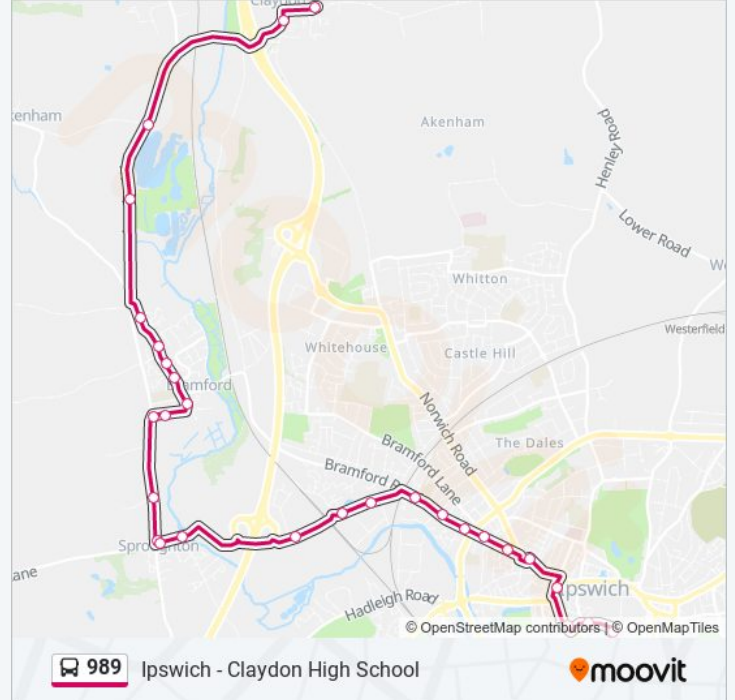

Trip Duration: 35 min

Line Summary:

Acton Road, Bramford

Cemetery, Bramford

Waterpark, Bramford

Pound Lane, Little Blakenham

High School, Claydon

Direction: Ipswich

28 stops

[VIEW LINE SCHEDULE](#)

High School, Claydon

The Crown, Claydon

Pound Lane, Little Blakenham

Waterpark, Bramford

Cemetery, Bramford

Acton Road, Bramford

989 bus Info

Direction: Ipswich

Stops: 28

Trip Duration: 25 min

Line Summary:

Red Lion, Westbourne

Riverside Road, Westbourne

Beaconsfield Road, Westbourne

Sirdar Road, Westbourne

Wilberforce Street, Westbourne

Granville Street, Ipswich

Wolsey Theatre, Ipswich

Axa Offices, Ipswich

Willis Building, Ipswich

Old Cattle Market Bus Station, Ipswich

989 bus time schedules and route maps are available in an offline PDF at moovitapp.com. Use the Moovit App to see live bus times, train schedule or subway schedule, and step-by-step directions for all public transit in East Anglia.