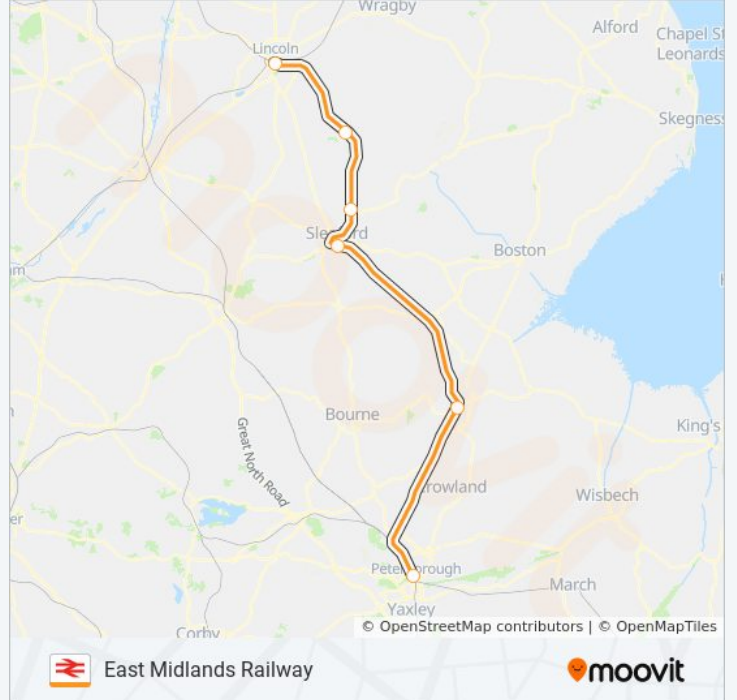

EAST MIDLANDS RAILWAY train Info**Direction:** Doncaster**Stops:** 9**Trip Duration:** 124 min**Line Summary:**

Direction: Lincoln Central

6 stops

[VIEW LINE SCHEDULE](#)

- Peterborough
- Spalding
- Sleaford
- Ruskington
- Metherringham
- Lincoln Central

EAST MIDLANDS RAILWAY train Info

Direction: Lincoln Central

Stops: 6

Trip Duration: 71 min

Line Summary:

Direction: Liverpool Lime Street

24 stops

[VIEW LINE SCHEDULE](#)

EAST MIDLANDS RAILWAY train Info

Direction: Liverpool Lime Street

Stops: 24

Trip Duration: 334 min

Line Summary:

Manchester Piccadilly

Manchester Oxford Road

Warrington Central

Widnes

Liverpool South Parkway

Liverpool Lime Street

Direction: Manchester Piccadilly

14 stops

[VIEW LINE SCHEDULE](#)

Norwich

Wmd