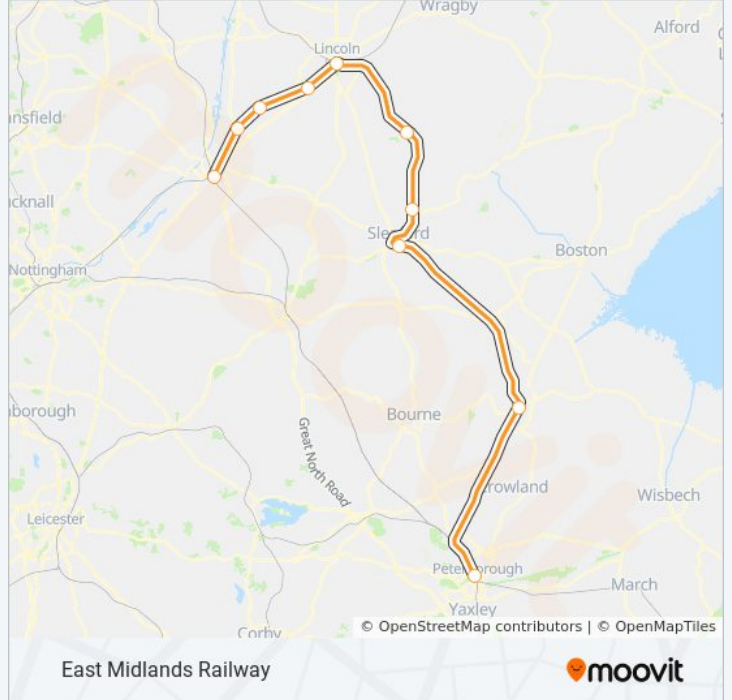

EAST MIDLANDS RAILWAY train Info

Direction: Liverpool Lime Street

Stops: 24

Trip Duration: 334 min

Line Summary:

Manchester Piccadilly

Manchester Oxford Road

Warrington Central

EAST MIDLANDS RAILWAY train Info

Direction: Manchester Piccadilly

Stops: 14

Trip Duration: 279 min

Line Summary:

Direction: Newark North Gate

10 stops

[VIEW LINE SCHEDULE](#)

Direction: Newark North Gate

Stops: 10

Trip Duration: 113 min

Line Summary:

Direction: Norwich

20 stops

[VIEW LINE SCHEDULE](#)

- Liverpool Lime Street
- Liverpool South Parkway
- Widnes
- Warrington Central
- Manchester Oxford Road
- Manchester Piccadilly
- Stockport
- Sheffield
- Dronfield
- Chesterfield
- Alfreton
- Nottingham
- Bingham
- Aslockton
- Grantham
- Peterborough
- Mch
- Ely