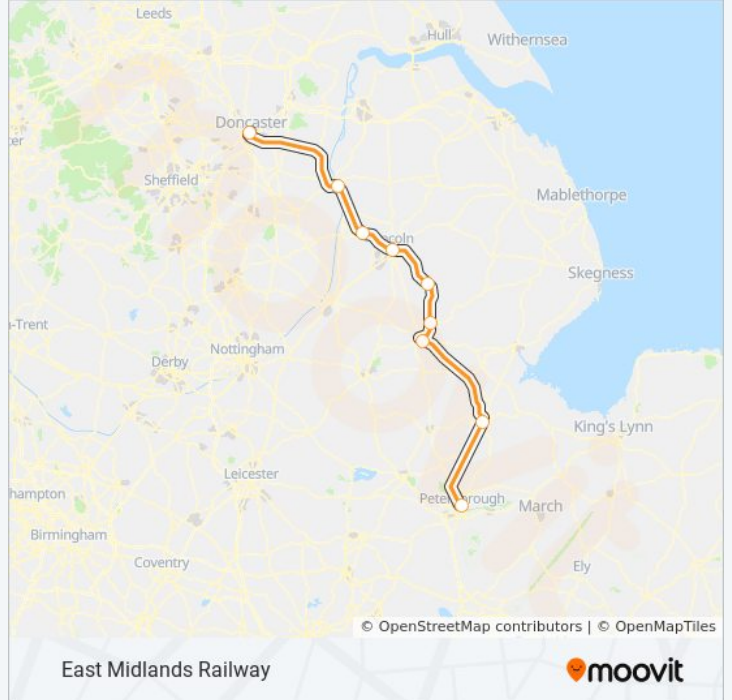

 EAST MIDLANDS RAILWAY

East Midlands Railway

[Get The App](#)

The train line East Midlands Railway has 9 routes. For regular weekdays, their operation hours are:
(1) Doncaster: 7:31 AM - 6:18 PM(2) Lincoln Central: 6:32 AM - 7:26 PM(3) Liverpool Lime Street: 5:49 AM - 3:48 PM(4) Manchester Piccadilly: 4:56 PM(5) Newark North Gate: 8:37 AM - 9:04 PM(6) Norwich: 4:56 AM - 5:51 PM(7) Nottingham: 8:08 PM - 8:12 PM(8) Peterborough: 5:13 AM - 6:47 PM(9) Sheffield: 5:50 PM
Use the Moovit App to find the closest EAST MIDLANDS RAILWAY train station near you and find out when is the next EAST MIDLANDS RAILWAY train arriving.

Direction: Doncaster

9 stops

[VIEW LINE SCHEDULE](#)

Peterborough
Spalding
Sleaford
Ruskington
Metheringham
Lincoln Central
Saxilby
Gainsborough Lea Road
Doncaster

EAST MIDLANDS RAILWAY train Time Schedule

EAST MIDLANDS RAILWAY train Info**Direction:** Doncaster**Stops:** 9**Trip Duration:** 124 min**Line Summary:**

Direction: Lincoln Central

6 stops

[VIEW LINE SCHEDULE](#)

- Peterborough
- Spalding
- Sleaford
- Ruskington
- Metherringham
- Lincoln Central

EAST MIDLANDS RAILWAY train Info

Direction: Lincoln Central

Stops: 6

Trip Duration: 71 min

Line Summary:

Direction: Liverpool Lime Street

24 stops

[VIEW LINE SCHEDULE](#)