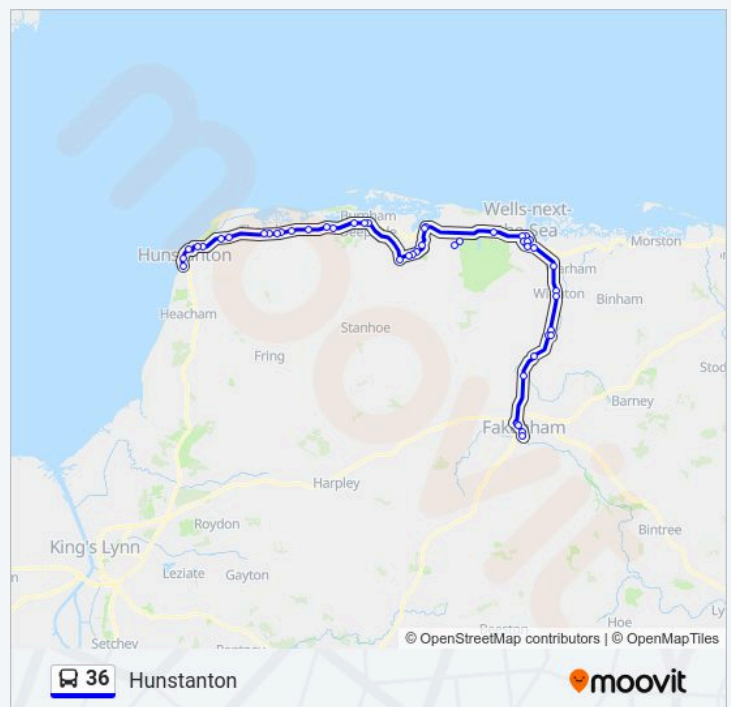

**Direction:** Hunstanton

**Stops:** 45

**Trip Duration:** 70 min

**Line Summary:**

White Horse, Brancaster Staithe

Jolly Sailors, Brancaster Staithe

Saxon Field, Brancaster

Ship, Brancaster