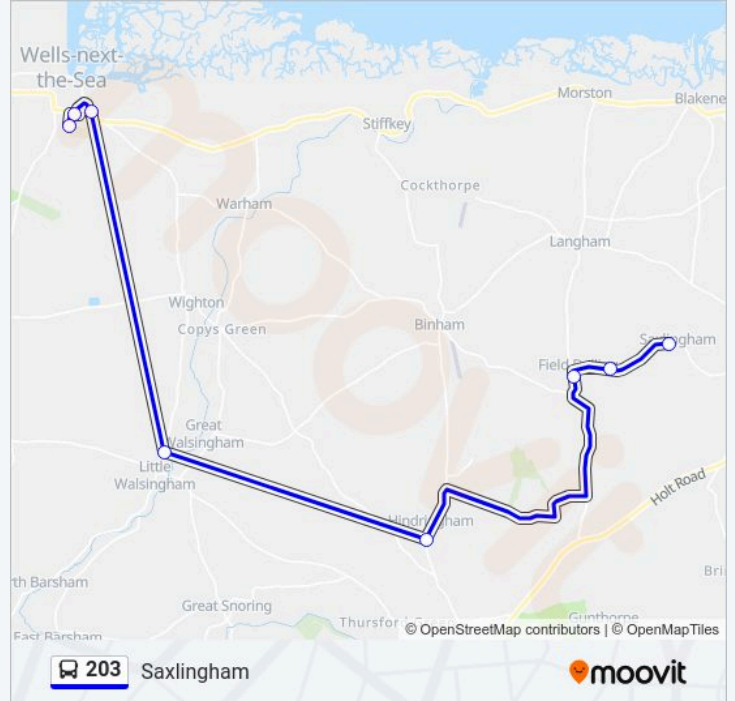

Direction: Saxlingham

8 stops

[VIEW LINE SCHEDULE](#)

Alderman Peel High School, Wells-Next-The-Sea

Church Plain, Wells-Next-The-Sea

Primary School, Wells-Next-The-Sea

School, Little Walsingham

Post Office, Hindringham

203 bus Info

Direction: Saxlingham

Stops: 8

Trip Duration: 49 min

Line Summary:

Direction: Wells-Next-The-Sea

8 stops

[VIEW LINE SCHEDULE](#)

203 bus Time Schedule

Wells-Next-The-Sea Route Timetable:

Monday	07:34
Tuesday	07:34
Wednesday	07:34
Thursday	07:34
Friday	07:34
Saturday	Not Operational
Sunday	Not Operational

203 bus Info

Direction: Wells-Next-The-Sea