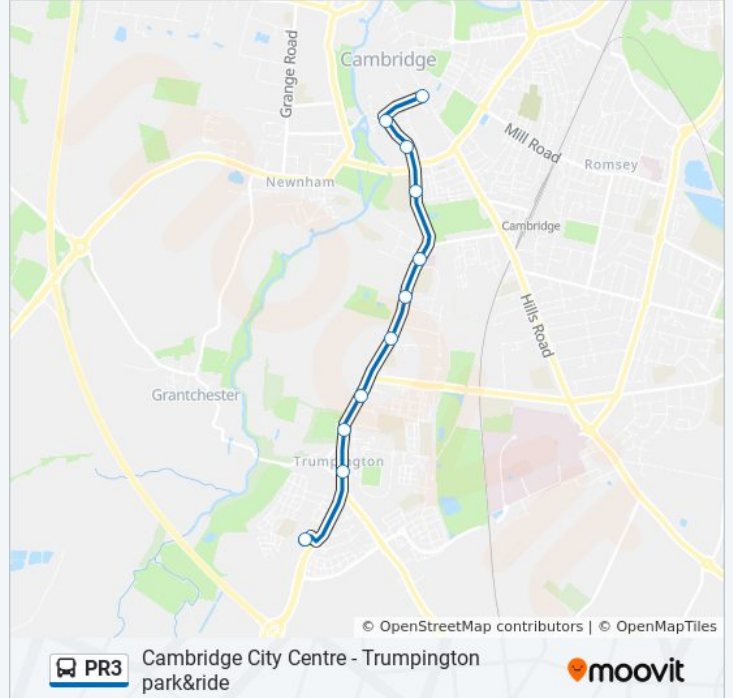

Use the Moovit App to find the closest PR3 bus station near you and find out when is the next PR3 bus arriving.

Direction: Cambridge

11 stops

[VIEW LINE SCHEDULE](#)

Trumpington Park-And-Ride, Trumpington

Anstey Way, Trumpington

Alpha Terrace, Trumpington

Gazeley Road, Trumpington

Porson Road, Trumpington

Bentley Road, Trumpington

Nuffield Hospital, Trumpington

Bateman Street, Cambridge

Fitzwilliam Museum, Cambridge

Pembroke Street, Cambridge

St Andrew's Street, Cambridge

PR3 bus Time Schedule

Cambridge Route Timetable:

Sunday	9:00 AM - 6:00 PM
Monday	7:00 AM - 8:10 PM
Tuesday	7:00 AM - 8:10 PM
Wednesday	7:00 AM - 8:10 PM
Thursday	7:00 AM - 8:10 PM
Friday	9:00 AM - 6:00 PM
Saturday	8:00 AM - 8:10 PM

PR3 bus Info

Direction: Cambridge

Stops: 11

Trip Duration: 20 min

Line Summary:

Direction: Trumpington

11 stops

[VIEW LINE SCHEDULE](#)