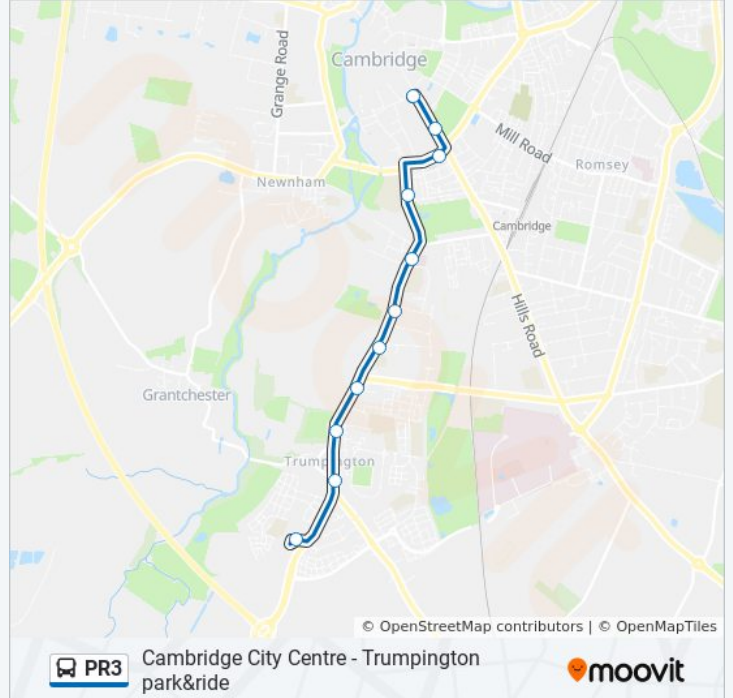

PR3 bus Info

Direction: Cambridge

Stops: 11

Trip Duration: 20 min

Line Summary:

Direction: Trumpington

11 stops

[VIEW LINE SCHEDULE](#)

- St Andrew's Street, Cambridge
- Downing College, Cambridge
- Catholic Church, Cambridge
- Bateman Street, Cambridge
- Nuffield Hospital, Trumpington
- Bentley Road, Trumpington
- Porson Road, Trumpington
- Gazeley Road, Trumpington
- Alpha Terrace, Trumpington
- Anstey Way, Trumpington
- Trumpington Park-And-Ride, Trumpington

PR3 bus Time Schedule

Trumpington Route Timetable:

Sunday	9:20 AM - 6:20 PM
Monday	7:15 AM - 8:30 PM
Tuesday	7:15 AM - 8:30 PM
Wednesday	7:15 AM - 8:30 PM
Thursday	7:15 AM - 8:30 PM
Friday	9:20 AM - 6:20 PM
Saturday	8:15 AM - 8:30 PM

PR3 bus Info

Direction: Trumpington

Stops: 11

Trip Duration: 18 min

Line Summary:

PR3 bus time schedules and route maps are available in an offline PDF at moovitapp.com. Use the [Moovit App](#) to see live bus times, train schedule or subway schedule, and step-by-step directions for all public transit in East Anglia.