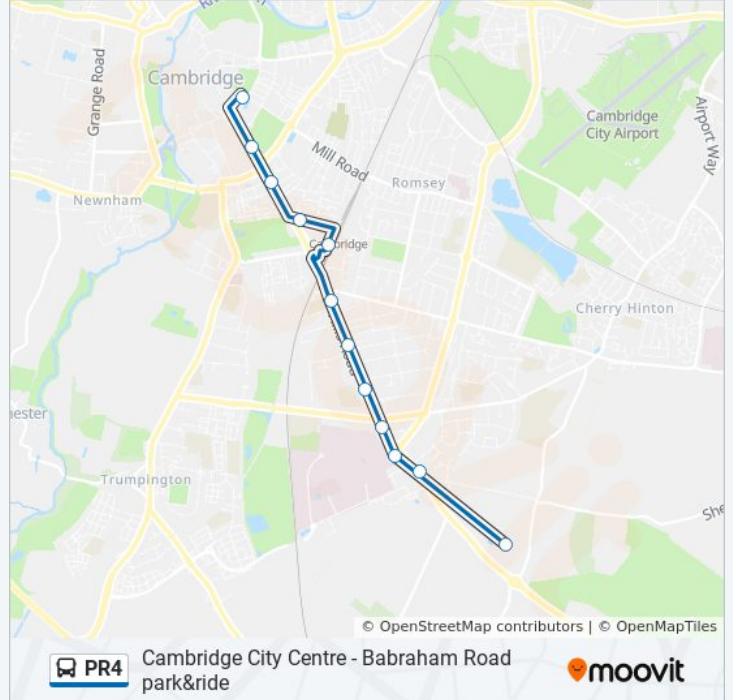

Red Cross Lane, Cambridge

Hospital Bus Station, Addenbrookes

Long Road, Cambridge

Perse School, Cambridge

Blinco Grove, Cambridge

Hills Rd 6th Form Col, Cambridge

The Busway Railway Station, Cambridge

Hills Road, Cambridge

St Paul's Road, Cambridge

Downing College, Cambridge

Drummer Street, Cambridge

PR4 bus Time Schedule

Cambridge Route Timetable:

Sunday	8:50 AM - 5:50 PM
Monday	6:50 AM - 7:50 PM
Tuesday	6:50 AM - 7:50 PM
Wednesday	6:50 AM - 7:50 PM
Thursday	6:50 AM - 7:50 PM
Friday	8:50 AM - 5:50 PM
Saturday	7:50 AM - 7:50 PM

- Drummer Street, Cambridge
- Downing College, Cambridge
- St Paul's Road, Cambridge
- Hills Road, Cambridge
- Railway Station, Cambridge
- Hills Rd 6th Form Col, Cambridge
- Blinco Grove, Cambridge
- Perse School, Cambridge
- Long Road, Cambridge
- Hospital Bus Station, Addenbrookes
- Red Cross Lane, Cambridge
- Babraham Road Park-And-Ride, Cambridge

PR4 bus Info

Direction: Cambridge

Stops: 12

Trip Duration: 22 min

Line Summary:

PR4 bus time schedules and route maps are available in an offline PDF at moovitapp.com. Use the [Moovit App](#) to see live bus times, train schedule or subway schedule, and step-by-step directions for all public transit in East Anglia.