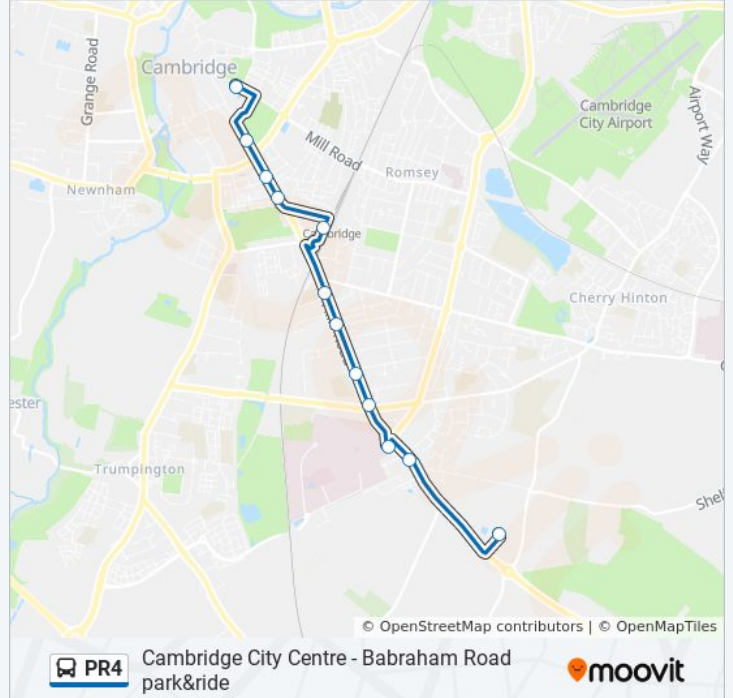

Use the Moovit App to find the closest PR4 bus station near you and find out when is the next PR4 bus arriving.

Direction: Cambridge

12 stops

[VIEW LINE SCHEDULE](#)

Babraham Road Park-And-Ride, Cambridge

Red Cross Lane, Cambridge

Hospital Bus Station, Addenbrookes

Long Road, Cambridge

Perse School, Cambridge

Blinco Grove, Cambridge

Hills Rd 6th Form Col, Cambridge

The Busway Railway Station, Cambridge

Hills Road, Cambridge

St Paul's Road, Cambridge

Downing College, Cambridge

Drummer Street, Cambridge

PR4 bus Time Schedule

Cambridge Route Timetable:

Sunday	8:50 AM - 5:50 PM
Monday	6:50 AM - 7:50 PM
Tuesday	6:50 AM - 7:50 PM
Wednesday	6:50 AM - 7:50 PM
Thursday	6:50 AM - 7:50 PM
Friday	8:50 AM - 5:50 PM
Saturday	7:50 AM - 7:50 PM

PR4 bus Info

Direction: Cambridge

Stops: 12

Trip Duration: 25 min

Line Summary:

Direction: Cambridge

12 stops

[VIEW LINE SCHEDULE](#)