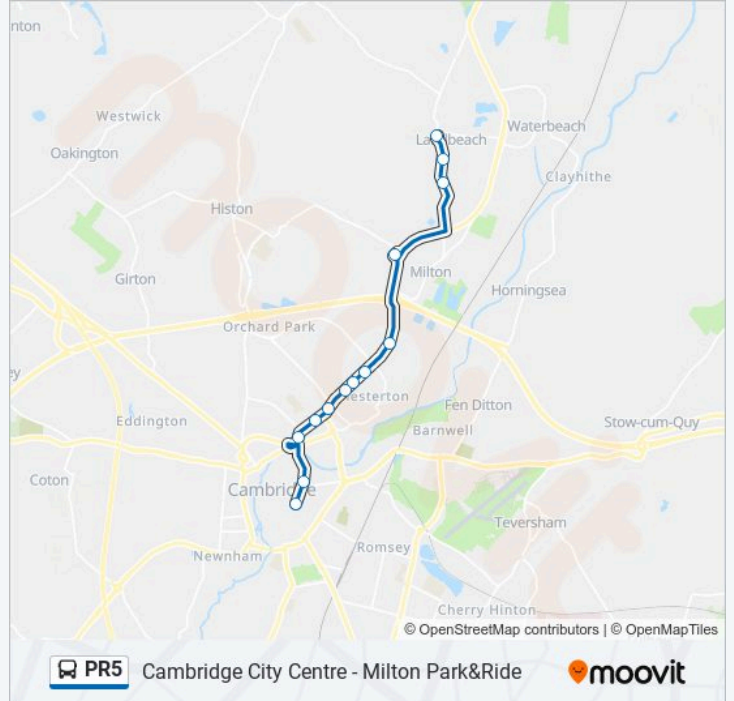

Landbeach Route Timetable:

Sunday	08:35 - 19:00
Monday	07:05 - 19:00
Tuesday	07:05 - 19:00
Wednesday	07:05 - 19:00
Thursday	07:05 - 19:00
Friday	07:05 - 19:00
Saturday	07:05 - 19:00

PR5 bus Info

Direction: Landbeach

Stops: 13

Trip Duration: 20 min

Line Summary:

Direction: Milton

10 stops

[VIEW LINE SCHEDULE](#)

- Drummer Street, Cambridge
- Jesus College, Cambridge
- Westbrook Centre, Chesterton
- Ascham Road, Chesterton
- Union Lane, Chesterton
- Downham's Lane, Chesterton
- Fraser Road, Chesterton
- Kendal Way, Chesterton
- Science Park, Cambridge
- Milton Park-And-Ride, Milton

Direction: Milton

Stops: 10

Trip Duration: 15 min

Line Summary:

Direction: Waterbeach

24 stops

[VIEW LINE SCHEDULE](#)

- Drummer Street, Cambridge
- Jesus College, Cambridge
- Westbrook Centre, Chesterton
- Ascham Road, Chesterton
- Union Lane, Chesterton
- Downham's Lane, Chesterton
- Fraser Road, Chesterton
- Kendal Way, Chesterton
- Science Park, Cambridge
- Milton Park-And-Ride, Milton
- High Street, Landbeach
- Walnut Farm, Landbeach
- Cockfen Lane, Landbeach
- Matthew Parker Close, Landbeach
- Manor House, Landbeach
- Waterbeach Road, Landbeach
- Caravan Park, Waterbeach
- Pembroke Avenue, Waterbeach

PR5 bus Info

Direction: Waterbeach

Stops: 24

Trip Duration: 30 min

Line Summary: