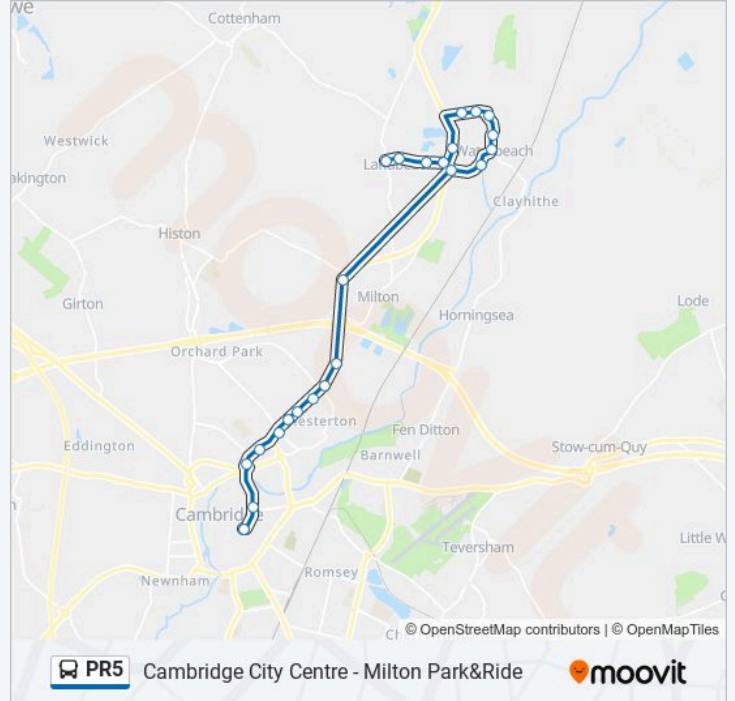

PR5 bus Info

Direction: Cambridge

Stops: 23

Trip Duration: 38 min

Line Summary:

Jesus College, Cambridge

Drummer Street, Cambridge

Direction: Landbeach

13 stops

[VIEW LINE SCHEDULE](#)

Drummer Street, Cambridge

Jesus College, Cambridge

Westbrook Centre, Chesterton

Ascham Road, Chesterton

Union Lane, Chesterton

Downham's Lane, Chesterton

Direction: Milton

Stops: 10

Trip Duration: 15 min

Line Summary:

Direction: Waterbeach

24 stops

[VIEW LINE SCHEDULE](#)

- Drummer Street, Cambridge
- Jesus College, Cambridge
- Westbrook Centre, Chesterton
- Ascham Road, Chesterton
- Union Lane, Chesterton
- Downham's Lane, Chesterton
- Fraser Road, Chesterton
- Kendal Way, Chesterton
- Science Park, Cambridge
- Milton Park-And-Ride, Milton
- High Street, Landbeach
- Walnut Farm, Landbeach
- Cockfen Lane, Landbeach
- Matthew Parker Close, Landbeach
- Manor House, Landbeach
- Waterbeach Road, Landbeach
- Caravan Park, Waterbeach
- Pembroke Avenue, Waterbeach

PR5 bus Info

Direction: Waterbeach

Stops: 24

Trip Duration: 30 min

Line Summary: