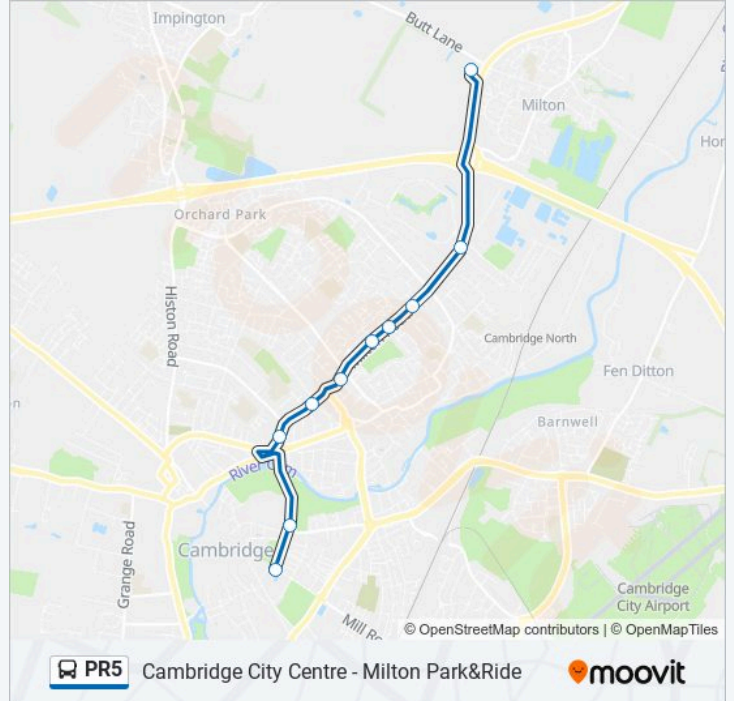

Stops: 13

Trip Duration: 20 min

Line Summary:

Direction: Milton

10 stops

[VIEW LINE SCHEDULE](#)

- Drummer Street, Cambridge
- Jesus College, Cambridge
- Westbrook Centre, Chesterton
- Ascham Road, Chesterton
- Union Lane, Chesterton
- Downham's Lane, Chesterton
- Fraser Road, Chesterton
- Kendal Way, Chesterton
- Science Park, Cambridge
- Milton Park-And-Ride, Milton

Direction: Milton

Stops: 10

Trip Duration: 15 min

Line Summary:

Direction: Waterbeach

24 stops

[VIEW LINE SCHEDULE](#)

- Drummer Street, Cambridge
- Jesus College, Cambridge
- Westbrook Centre, Chesterton
- Ascham Road, Chesterton
- Union Lane, Chesterton
- Downham's Lane, Chesterton
- Fraser Road, Chesterton
- Kendal Way, Chesterton
- Science Park, Cambridge
- Milton Park-And-Ride, Milton
- High Street, Landbeach
- Walnut Farm, Landbeach
- Cockfen Lane, Landbeach
- Matthew Parker Close, Landbeach
- Manor House, Landbeach
- Waterbeach Road, Landbeach
- Caravan Park, Waterbeach
- Pembroke Avenue, Waterbeach

PR5 bus Time Schedule

Waterbeach Route Timetable:

Sunday	19:20 - 20:00
Monday	19:20 - 20:00
Tuesday	19:20 - 20:00
Wednesday	19:20 - 20:00
Thursday	19:20 - 20:00
Friday	19:20 - 20:00
Saturday	19:20 - 20:00

PR5 bus Info

Direction: Waterbeach

Stops: 24

Trip Duration: 30 min

Line Summary: