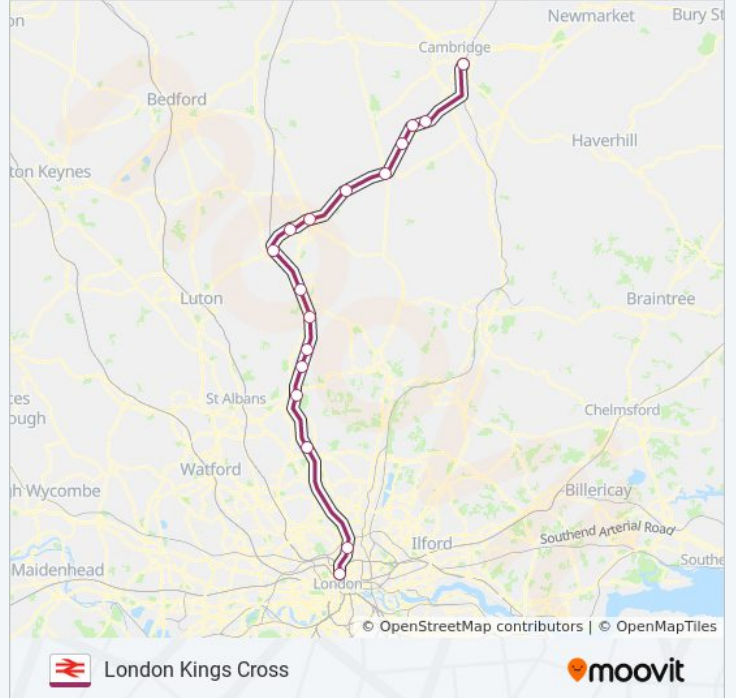

**THAMESLINK train Info**

**Direction:** Horsham

**Stops:** 30

**Trip Duration:** 166 min

**Line Summary:**

Merstham  
 Redhill  
 Earlswood (Surrey)  
 Salfords (Surrey)  
 Horley  
 Gatwick Airport  
 Three Bridges  
 Crawley  
 Ifield  
 Faygate  
 Littlehaven  
 Horsham

**Direction: London Kings Cross**

10 stops

[VIEW LINE SCHEDULE](#)

Peterborough  
 Hun  
 Sno  
 Sandy  
 Biggleswade  
 Arlesey  
 Hitchin  
 Stevenage  
 Finsbury Park  
 London Kings Cross

**THAMESLINK train Time Schedule**

London Kings Cross Route Timetable:

Sunday	5:45 AM - 10:45 PM
Monday	3:23 AM - 11:19 PM
Tuesday	3:23 AM - 11:19 PM
Wednesday	3:23 AM - 11:19 PM
Thursday	3:23 AM - 11:19 PM
Friday	3:23 AM - 11:18 PM
Saturday	3:23 AM - 11:18 PM

**THAMESLINK train Info**

**Direction:** London Kings Cross

**Stops:** 10

**Trip Duration:** 77 min

**Line Summary:**

**Direction: Peterborough**

26 stops

[VIEW LINE SCHEDULE](#)