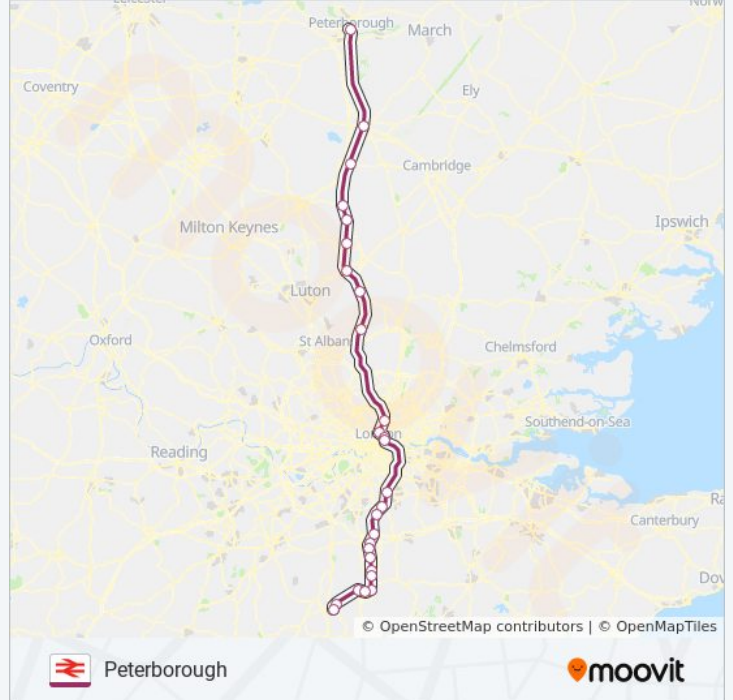

**THAMESLINK train Info**

**Direction:** Peterborough

**Stops:** 26

**Trip Duration:** 162 min

**Line Summary:**

Stevenage

Hitchin

Arlesey

Biggleswade

Sandy

Sno

Hun

Peterborough

THAMESLINK train time schedules and route maps are available in an offline PDF at [moovitapp.com](https://moovitapp.com). Use the [Moovit App](#) to see live bus times, train schedule or subway schedule, and step-by-step directions for all public transit in East Anglia.