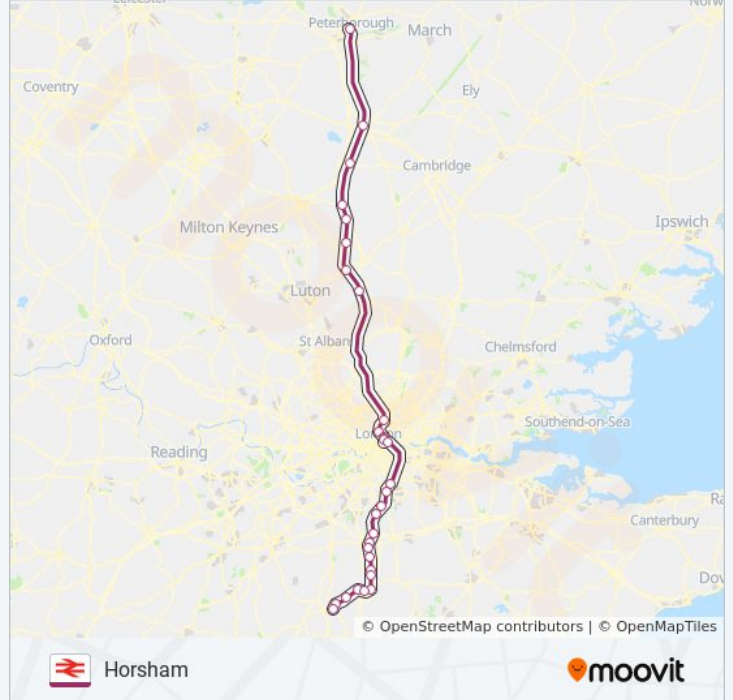

**THAMESLINK train Info**

**Direction:** Horsham

**Stops:** 30

**Trip Duration:** 166 min

**Line Summary:**

Merstham  
 Redhill  
 Earlswood (Surrey)  
 Salfords (Surrey)  
 Horley  
 Gatwick Airport  
 Three Bridges  
 Crawley  
 Ifield  
 Faygate  
 Littlehaven  
 Horsham

**Direction: London Kings Cross**

10 stops

[VIEW LINE SCHEDULE](#)

Peterborough  
 Hun  
 Sno  
 Sandy  
 Biggleswade  
 Arlesey  
 Hitchin  
 Stevenage  
 Finsbury Park  
 London Kings Cross

**THAMESLINK train Time Schedule**