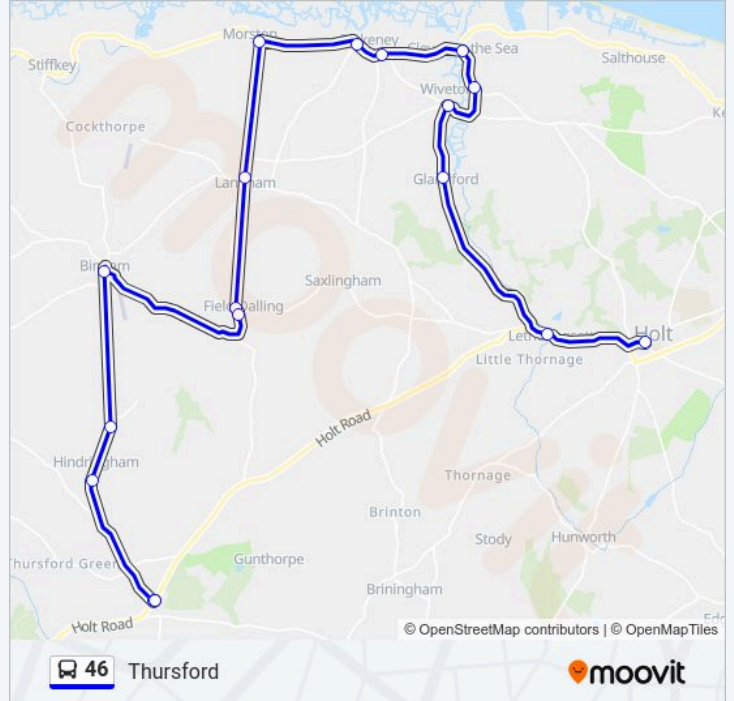

Sunday	Not Operational
Monday	18:00 - 18:50
Tuesday	18:00 - 18:50
Wednesday	18:00 - 18:50
Thursday	18:00 - 18:50
Friday	18:00 - 18:50
Saturday	Not Operational

46 bus Info

Direction: Thursford

Stops: 17

Trip Duration: 41 min

Line Summary:

Direction: Wells-Next-The-Sea

19 stops

[VIEW LINE SCHEDULE](#)

- Bus Shelter, Holt
- Holt Road, Letheringsett
- Phone Box, Glandford
- Wiveton Bell, Wiveton
- Three Swallows, Cley Next the Sea
- Delicatessen, Cley Next the Sea
- Church, Blakeney
- Bus Shelter, Blakeney
- Langham Road, Morston
- Langham Hall, Langham
- Church, Field Dalling
- Holt Road, Field Dalling
- Bus Shelter, Binham
- Westgate, Binham
- Three Horseshoes, Warham
- Warham Road, Warham
- Grove Road, Wells-Next-The-Sea
- Church Plain, Wells-Next-The-Sea

46 bus Info

Direction: Wells-Next-The-Sea

Stops: 19

Trip Duration: 41 min

Line Summary:

46 bus time schedules and route maps are available in an offline PDF at moovitapp.com. Use the Moovit App to see live bus times, train schedule or subway schedule, and step-by-step directions for all public transit in East Anglia.