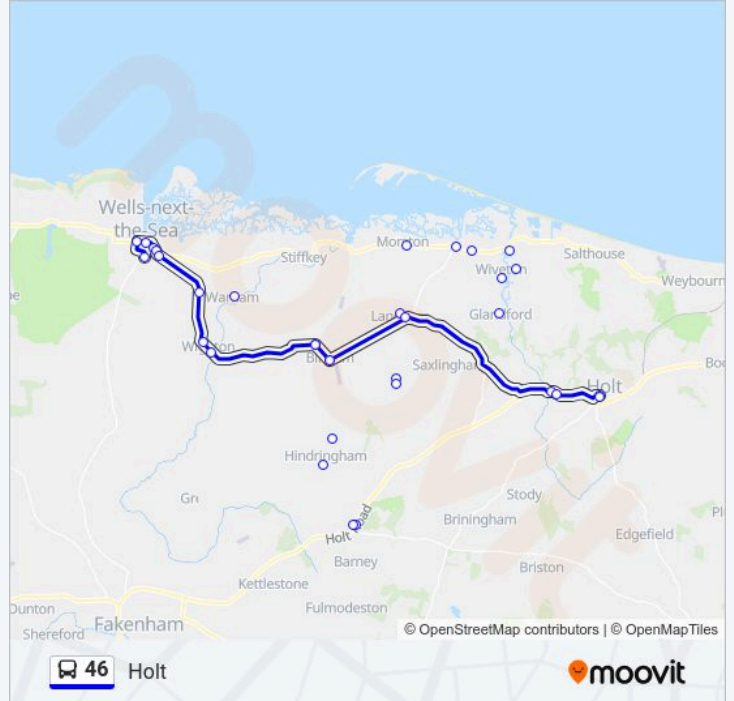

Line Summary:

Direction: Holt

19 stops

[VIEW LINE SCHEDULE](#)

The Buttlands, Wells-Next-The-Sea

Co-Op, Wells-Next-The-Sea

Grove Road, Wells-Next-The-Sea

Warham Road, Warham

Sunday	Not Operational
Monday	06:16 - 15:15
Tuesday	06:16 - 15:15
Wednesday	06:16 - 15:15
Thursday	06:16 - 15:15
Friday	06:16 - 15:15
Saturday	Not Operational

46 bus Info

Direction: Holt

Stops: 19

Trip Duration: 36 min

Line Summary:

Bus Shelter, Holt

Direction: Thursford

17 stops

[VIEW LINE SCHEDULE](#)

Bus Shelter, Holt

Holt Road, Letheringsett

Phone Box, Glandford

46 bus Info

Direction: Wells-Next-The-Sea

Stops: 19

Trip Duration: 41 min

Line Summary:

46 bus time schedules and route maps are available in an offline PDF at moovitapp.com. Use the Moovit App to see live bus times, train schedule or subway schedule, and step-by-step directions for all public transit in East Anglia.