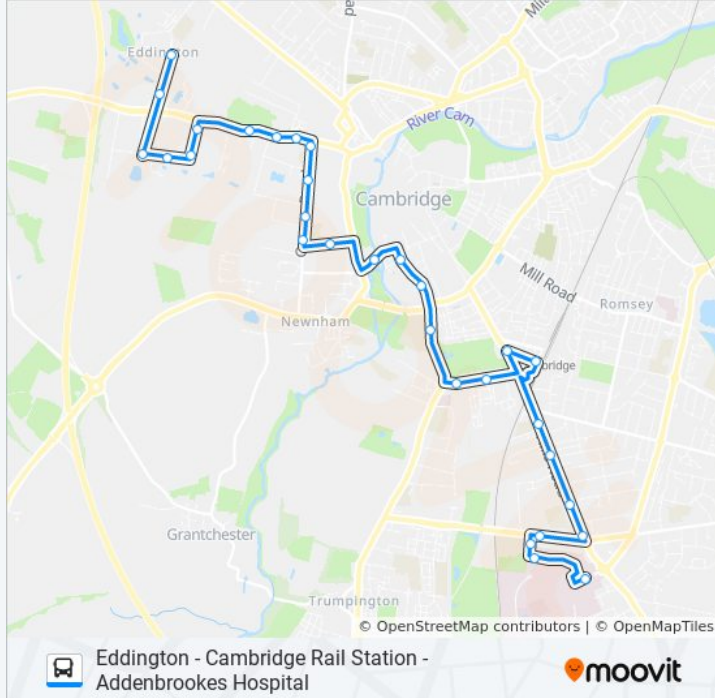

UNIVERSAL U bus Info**Direction:** Addenbrookes**Stops:** 25**Trip Duration:** 38 min**Line Summary:**

Hills Road, Cambridge

The Busway Railway Station, Cambridge

Francis Crick Avenue, Addenbrookes

Dame Mary Archer Way, Addenbrookes

Direction: Cambridge

Stops: 30

Trip Duration: 27 min

Line Summary:

Robinson College, Newnham

Playing Field, Cambridge

Madingley Road, Newnham

Storey's Way, Cambridge

Wilberforce Road, Cambridge

Bulstrode Gardens, Cambridge

William Gates Building, Cambridge

Cavendish Laboratory, Cambridge

Veterinary School, Cambridge

Philippa Fawcett Drive, Cambridge

Madingley Road Park & Ride, Cambridge

Sainsbury'S, Cambridge

Direction: Cambridge

20 stops

[VIEW LINE SCHEDULE](#)

Sainsburys, Cambridge

Madingley Road Park & Ride, Cambridge

Philippa Fawcett Drive, Cambridge

Veterinary School, Cambridge