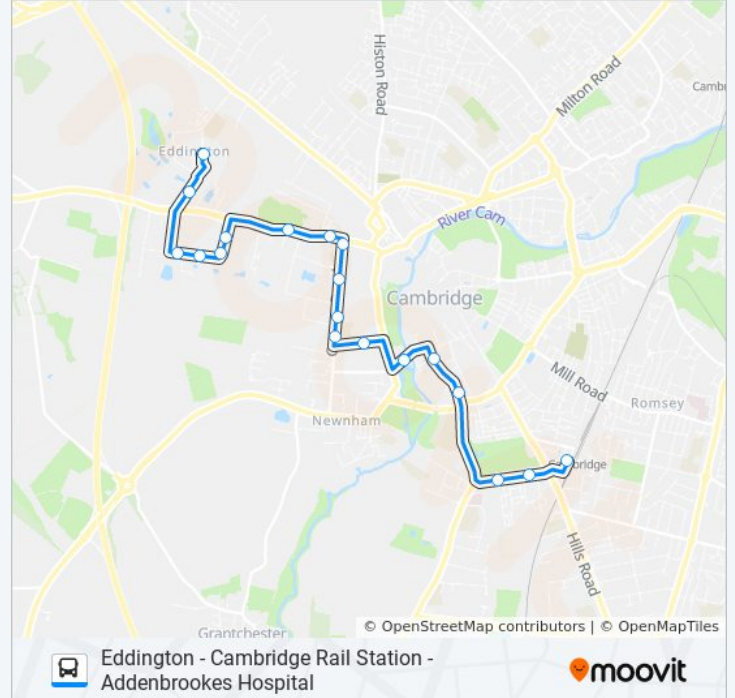

UNIVERSAL U bus Info**Direction:** Addenbrookes**Stops:** 25**Trip Duration:** 38 min**Line Summary:**

Hills Road, Cambridge

The Busway Railway Station, Cambridge

Francis Crick Avenue, Addenbrookes

Dame Mary Archer Way, Addenbrookes

Direction: Cambridge

Stops: 30

Trip Duration: 27 min

Line Summary:

Robinson College, Newnham

Playing Field, Cambridge

Madingley Road, Newnham

Storey's Way, Cambridge

Sainsbury'S, Cambridge

Direction: Cambridge

20 stops

[VIEW LINE SCHEDULE](#)

Sainsburys, Cambridge

Madingley Road Park & Ride, Cambridge

Philippa Fawcett Drive, Cambridge

Veterinary School, Cambridge

UNIVERSAL U bus Info

Direction: Cambridge

Stops: 20

Trip Duration: 27 min

Line Summary:

Bowling Club, Cambridge

Shaftesbury Road, Cambridge

Railway Station, Cambridge