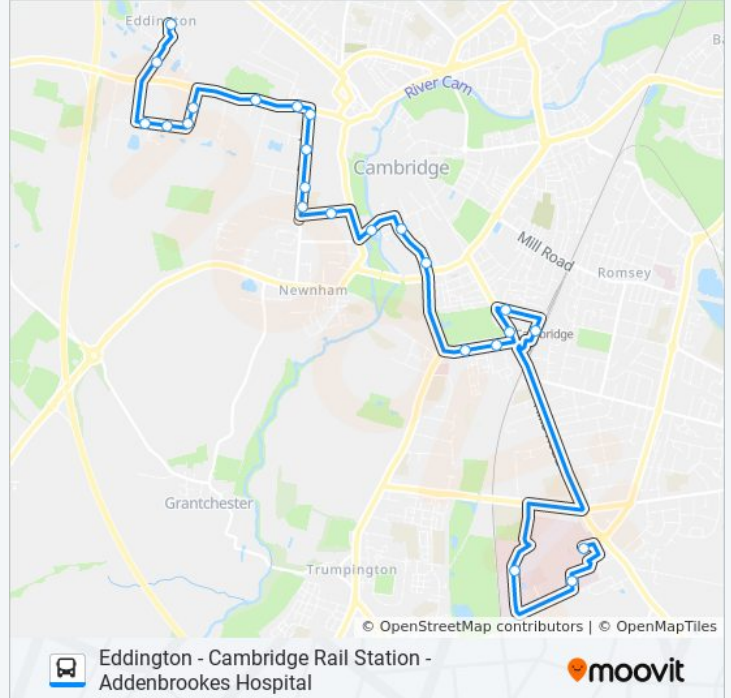

UNIVERSAL U bus Info**Direction:** Addenbrookes**Stops:** 25**Trip Duration:** 38 min**Line Summary:**

Hills Road, Cambridge

The Busway Railway Station, Cambridge

Francis Crick Avenue, Addenbrookes

Dame Mary Archer Way, Addenbrookes

Hospital Outpatients, Addenbrookes

Direction: Cambridge

30 stops

[VIEW LINE SCHEDULE](#)

Hospital Outpatients, Addenbrookes

Puddicombe Way, Addenbrookes

Long Rd 6th Form Coll, Cambridge

Robinson Way, Cambridge

Direction: Cambridge

Stops: 30

Trip Duration: 27 min

Line Summary:

Robinson College, Newnham

Playing Field, Cambridge

Madingley Road, Newnham

Storey's Way, Cambridge

Sainsbury'S, Cambridge

Direction: Cambridge

20 stops

[VIEW LINE SCHEDULE](#)

Sainsburys, Cambridge

Madingley Road Park & Ride, Cambridge

Philippa Fawcett Drive, Cambridge

Veterinary School, Cambridge