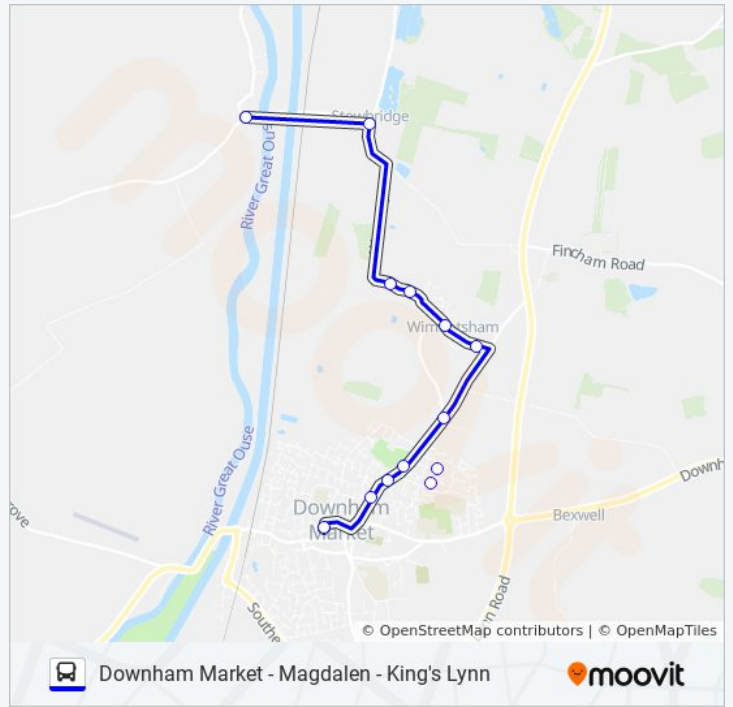

Stowbridge Route Timetable:

Sunday	Not Operational
Monday	9:47 AM - 11:30 AM
Tuesday	9:47 AM - 11:30 AM
Wednesday	9:47 AM - 11:30 AM
Thursday	9:47 AM - 11:30 AM
Friday	9:47 AM - 11:30 AM
Saturday	9:47 AM - 11:30 AM

47|GO TO TOWN bus Info

Direction: Stowbridge

Stops: 14

Trip Duration: 12 min

Line Summary:

Layby, Wimbotsham

Bus Shelter, Stowbridge

Methodist Church, Stowbridge

Vine Hill, Stowbridge

Direction: Wiggenhall St Mary Magdalen

12 stops

[VIEW LINE SCHEDULE](#)

Transport Interchange, Kings Lynn

Millfleet, Kings Lynn

Southgate Street, Kings Lynn

Baptist Church, South Lynn

47|GO TO TOWN bus Info

Direction: Wiggenhall St Mary Magdalen

Stops: 12

Trip Duration: 22 min

Line Summary:

Direction: Wickenhall St Mary Magdalen

17 stops

[VIEW LINE SCHEDULE](#)