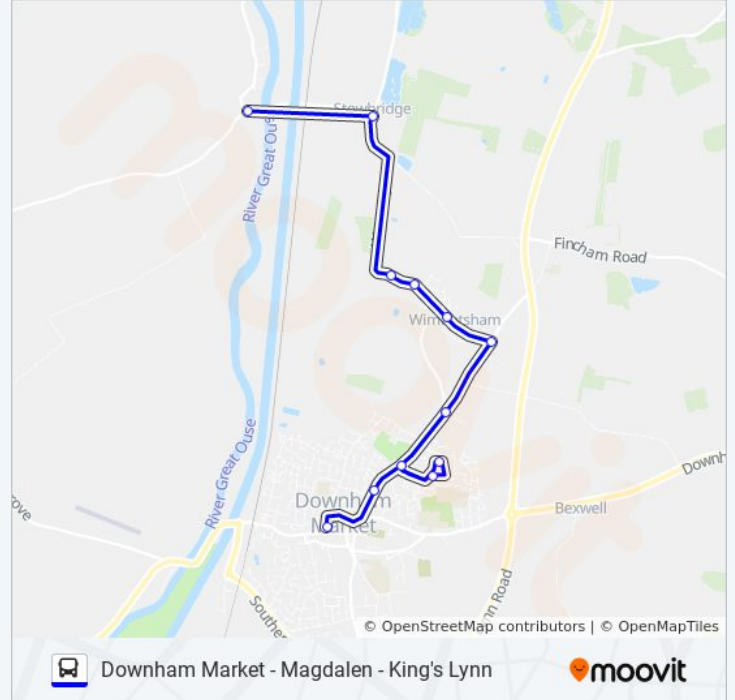

Bus Shelter, Stowbridge

Layby, Wimbotsham

Honey Hill, Wimbotsham

Chequers, Wimbotsham

Church Road, Wimbotsham

Low Road, Downham Market

The Firs, Downham Market

Stirling Close, Downham Market

Lancaster Crescent, Downham Market

The Cock, Downham Market

Bridge Street, Downham Market

Direction: Kings Lynn

34 stops

[VIEW LINE SCHEDULE](#)

Paradise Road, Downham Market

The Cock, Downham Market

47|GO TO TOWN bus Info

Direction: Wiggenhall St Mary Magdalen

Stops: 12

Trip Duration: 22 min

Line Summary:

Direction: Wickenhall St Mary Magdalen

17 stops

[VIEW LINE SCHEDULE](#)

47|GO TO TOWN bus Info

Direction: Wickenhall St Mary Magdalen

Stops: 17

Trip Duration: 18 min

Line Summary:

 [47|GO TO TOWN bus Line Map](#)

47|GO TO TOWN bus time schedules and route maps are available in an offline PDF at moovitapp.com. Use the [Moovit App](#) to see live bus times, train schedule or subway schedule, and step-by-step directions for all public transit in East Anglia.