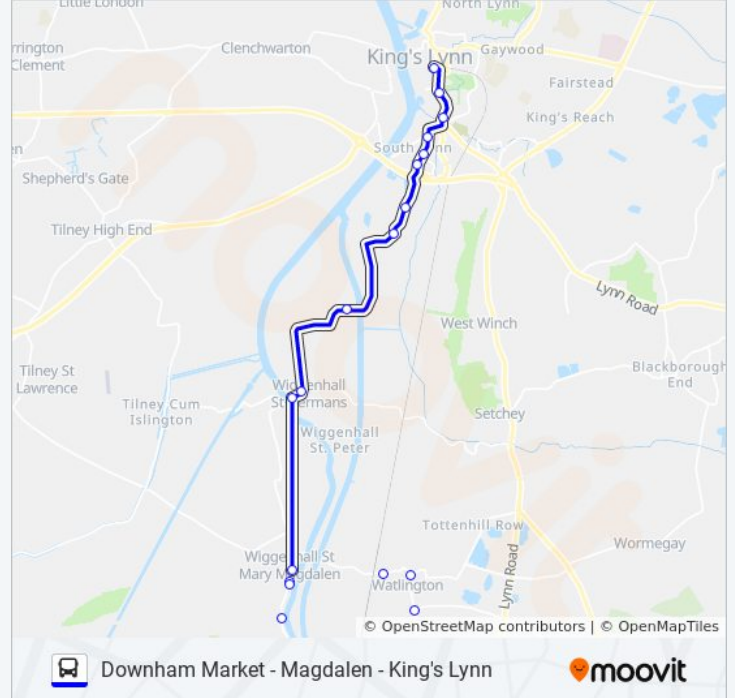

47|GO TO TOWN bus Info

Direction: Kings Lynn

Stops: 34

Trip Duration: 23 min

Line Summary:

Common Road, Runcton Holme

Thieves Bridge Road, Watlington

Telephone Exchange, Watlington

St Peters Road, Wiggenhall St Germans

The Olde Bull, Saddlebow

Willow Road, Saddlebow

Maple Road, Saddlebow

Beloe Crescent, South Lynn

St Michael's School, South Lynn

Baptist Church, South Lynn

Southgate Street, Kings Lynn

Millfleet, Kings Lynn

Transport Interchange, Kings Lynn

Direction: Stowbridge

14 stops

[VIEW LINE SCHEDULE](#)

Paradise Road, Downham Market

The Cock, Downham Market

Civray Avenue, Downham Market

47|GO TO TOWN bus Info

Direction: Wickenhall St Mary Magdalen

Stops: 17

Trip Duration: 18 min

Line Summary:

 [47|GO TO TOWN bus Line Map](#)

47|GO TO TOWN bus time schedules and route maps are available in an offline PDF at moovitapp.com. Use the [Moovit App](#) to see live bus times, train schedule or subway schedule, and step-by-step directions for all public transit in East Anglia.