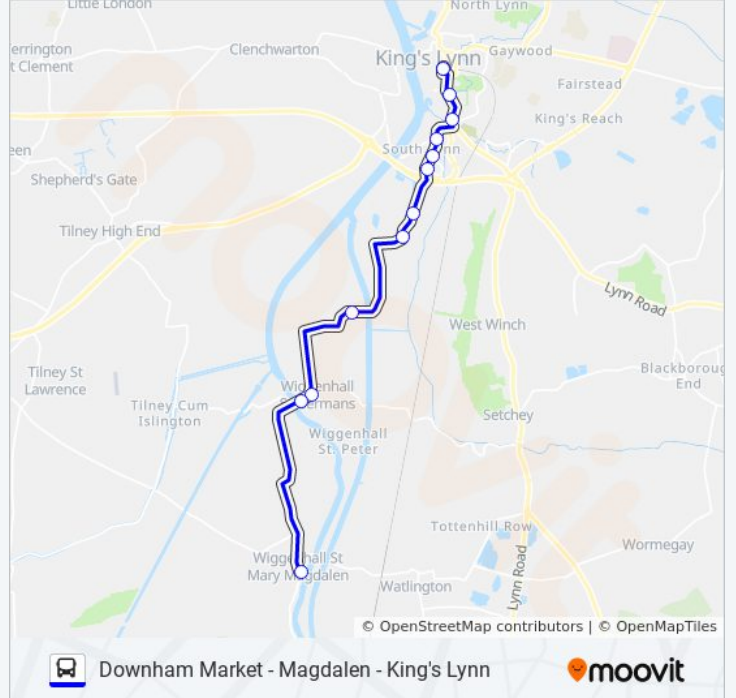

Vine Hill, Stowbridge

Direction: Wiggenhall St Mary Magdalen

12 stops

[VIEW LINE SCHEDULE](#)

Transport Interchange, Kings Lynn

Millfleet, Kings Lynn

Southgate Street, Kings Lynn

Baptist Church, South Lynn

47|GO TO TOWN bus Time Schedule

Wiggenhall St Mary Magdalen Route Timetable:

Sunday	Not Operational
Monday	Not Operational
Tuesday	Not Operational
Wednesday	Not Operational
Thursday	Not Operational
Friday	1:05 PM
Saturday	1:05 PM

47|GO TO TOWN bus Info

Direction: Wiggenhall St Mary Magdalen

Stops: 12

Trip Duration: 22 min

Line Summary:

Direction: Wickenhall St Mary Magdalen

17 stops

[VIEW LINE SCHEDULE](#)

47|GO TO TOWN bus Info

Direction: Wickenhall St Mary Magdalen

Stops: 17

Trip Duration: 18 min

Line Summary:

 [47|GO TO TOWN bus Line Map](#)

47|GO TO TOWN bus time schedules and route maps are available in an offline PDF at moovitapp.com. Use the [Moovit App](#) to see live bus times, train schedule or subway schedule, and step-by-step directions for all public transit in East Anglia.