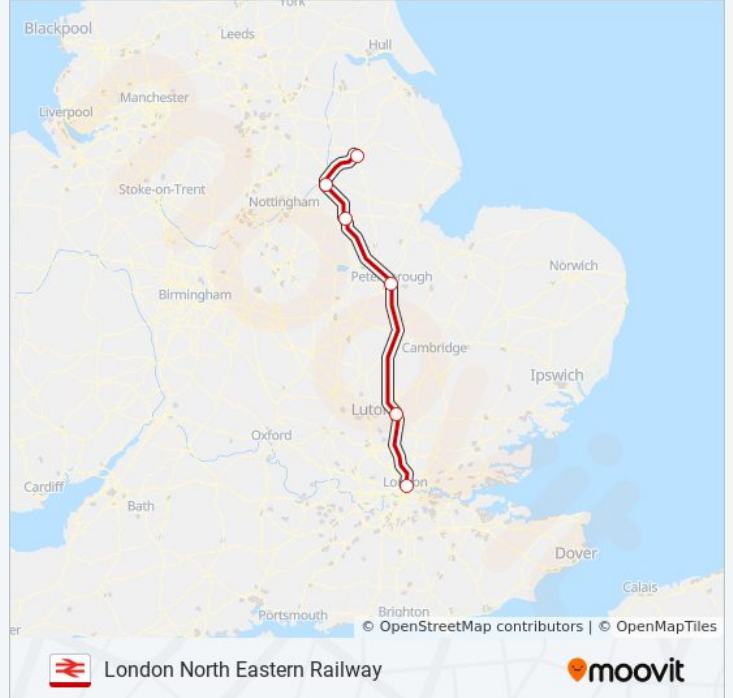

LONDON NORTH EASTERN RAILWAY train Info

Direction: Leeds

Stops: 9

Trip Duration: 139 min

Line Summary:

Direction: Lincoln Central

6 stops

[VIEW LINE SCHEDULE](#)

Direction: Lincoln Central

Stops: 6

Trip Duration: 115 min

Line Summary:

Direction: London Kings Cross

22 stops

[VIEW LINE SCHEDULE](#)

- Aberdeen
- Stonehaven
- Montrose
- Arbroath
- Dundee
- Leuchars
- Kirkcaldy
- Inverkeithing
- Haymarket
- Edinburgh
- Dunbar
- Berwick-Upon-Tweed
- Newcastle
- Darlington
- York
- Doncaster
- Retford
- Newark North Gate