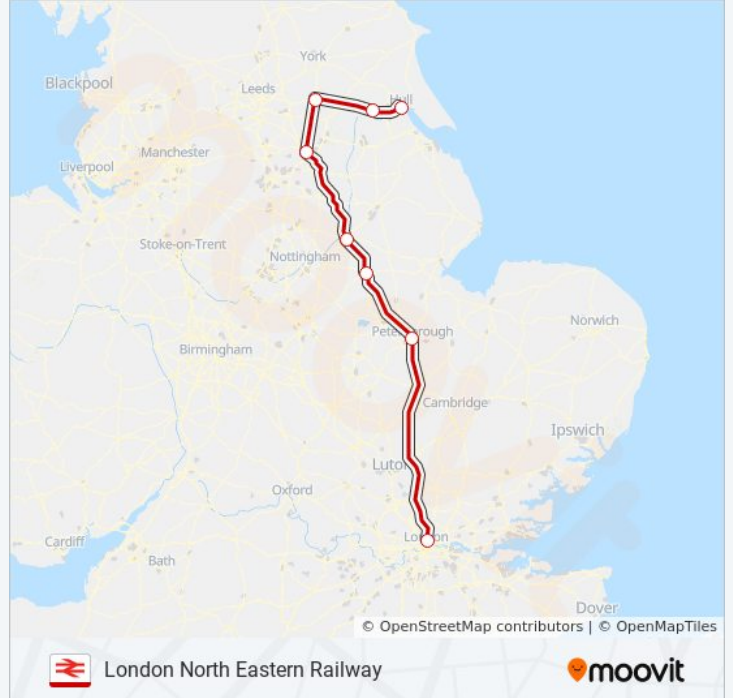

LONDON NORTH EASTERN RAILWAY train Info

Direction: Glasgow Central

Stops: 14

Trip Duration: 354 min

Line Summary:

Direction: Hull

8 stops

[VIEW LINE SCHEDULE](#)

- London Kings Cross
- Peterborough
- Grantham
- Newark North Gate
- Doncaster
- Selby
- Brough
- Hull

LONDON NORTH EASTERN RAILWAY train Time Schedule

Hull Route Timetable:

Sunday	Not Operational
Monday	5:18 PM
Tuesday	5:18 PM
Wednesday	5:18 PM
Thursday	5:18 PM
Friday	5:18 PM
Saturday	5:18 PM

LONDON NORTH EASTERN RAILWAY train Info

Direction: Hull

Stops: 8

Trip Duration: 166 min

Line Summary:

Direction: Leeds

9 stops

[VIEW LINE SCHEDULE](#)

LONDON NORTH EASTERN RAILWAY train Info

Direction: Leeds

Stops: 9

Trip Duration: 139 min

Line Summary:

Direction: Lincoln Central

6 stops

[VIEW LINE SCHEDULE](#)