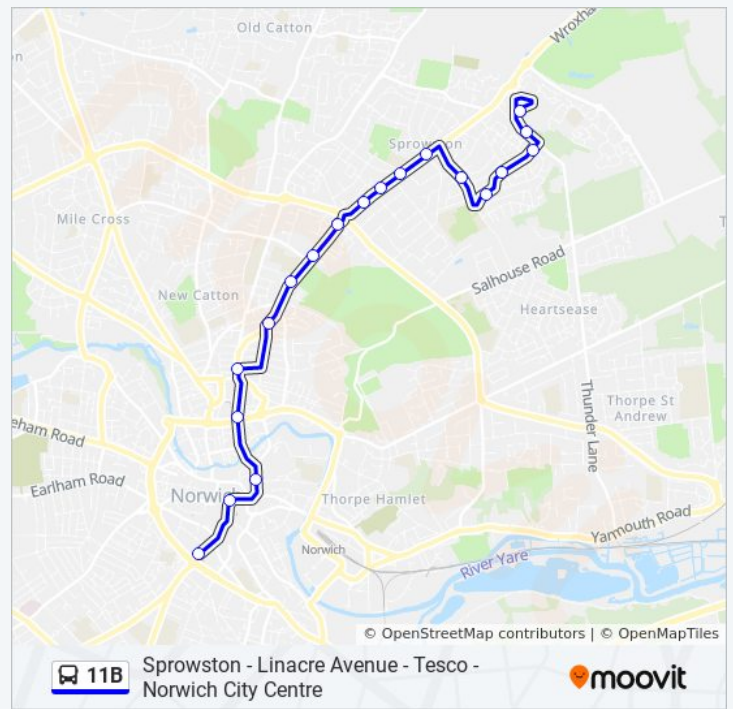

### 11B bus Info

**Direction:** Sprowston

**Stops:** 19

**Trip Duration:** 24 min

**Line Summary:**

Glenburn Avenue, Sprowston

Police Station, Sprowston

Cannerby Lane, Sprowston

Sparhawk Avenue, Sprowston

Varvel Avenue, Sprowston

Peregrine Road, Sprowston

Cere Road, Sprowston

Blue Boar Tesco, Sprowston

Blue Boar Tesco, Sprowston

11B bus time schedules and route maps are available in an offline PDF at [moovitapp.com](https://moovitapp.com). Use the [Moovit App](#) to see live bus times, train schedule or subway schedule, and step-by-step directions for all public transit in East Anglia.