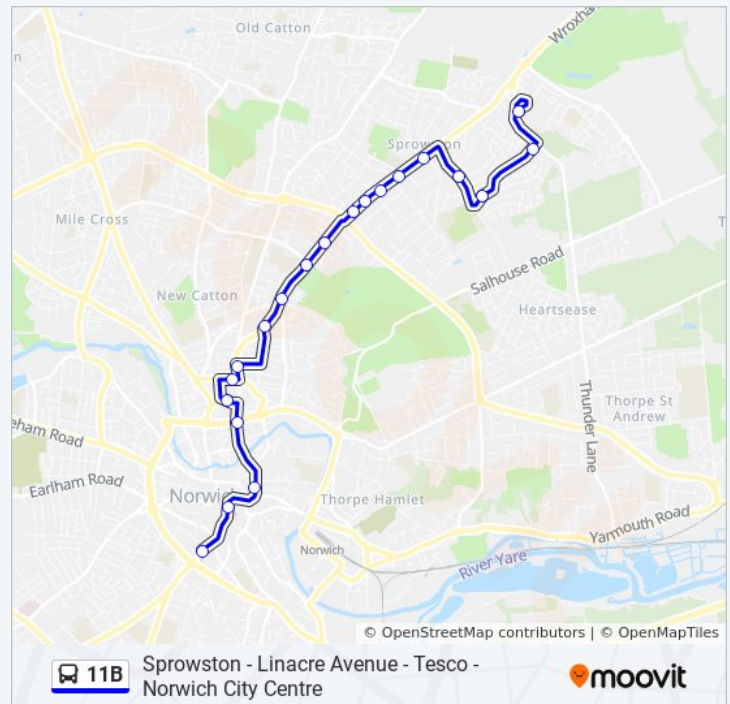

Bridge Board Close, Wroxham

Social Club, Wroxham

The Avenues, Wroxham

Park Road, Wroxham

Green Man, Rackheath

Stone Hill Shelter, Rackheath

Blue Boar Tesco, Sprowston

### 11B bus Info

**Direction:** Norwich City Centre

**Stops:** 57

**Trip Duration:** 26 min

**Line Summary:**

Cere Road, Sprowston

Varvel Avenue, Sprowston

Sparhawk Avenue, Sprowston