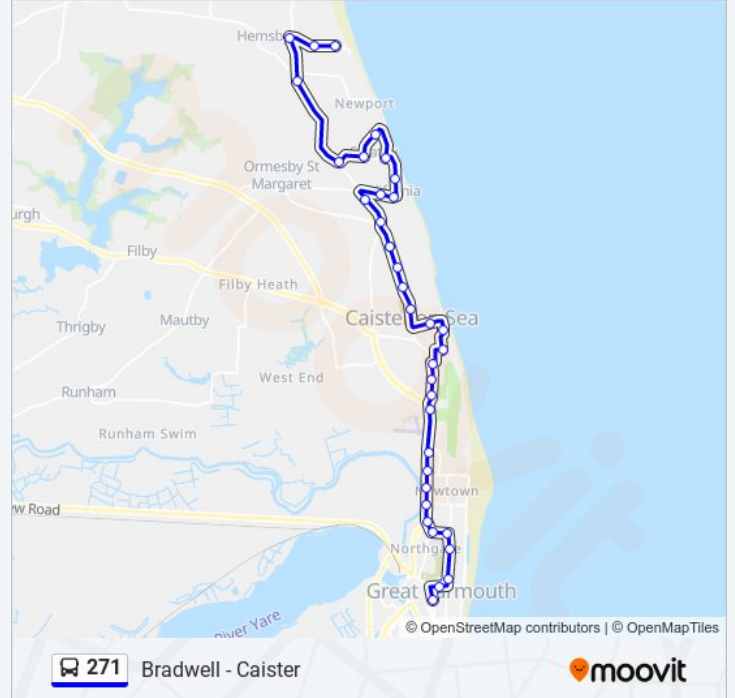

Stops: 36

Trip Duration: 35 min

Line Summary:

Gedge Road, Caister-On-Sea

Haylett Close, Caister-On-Sea

Library, Caister-On-Sea

Tan Lane, Caister-On-Sea

St Julian Road, Caister-On-Sea

Walpole Road, Great Yarmouth

Midland Close, Great Yarmouth

Well Street, Great Yarmouth

Factory Road, Great Yarmouth

Market Gates, Great Yarmouth

Direction: Hemsby

54 stops

[VIEW LINE SCHEDULE](#)