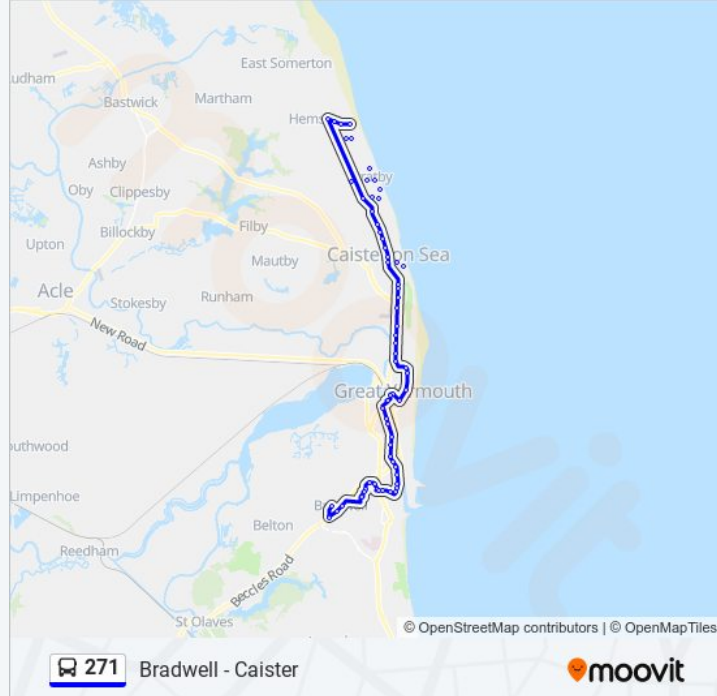

Jellicoe Road, Great Yarmouth

Fremantle Road, Great Yarmouth

Stadium, Caister-On-Sea

Tesco, Caister-On-Sea

St Julian Road, Caister-On-Sea

Shops, Caister-On-Sea

St Hilda Road, Caister-On-Sea

Holiday Camp, Caister-On-Sea