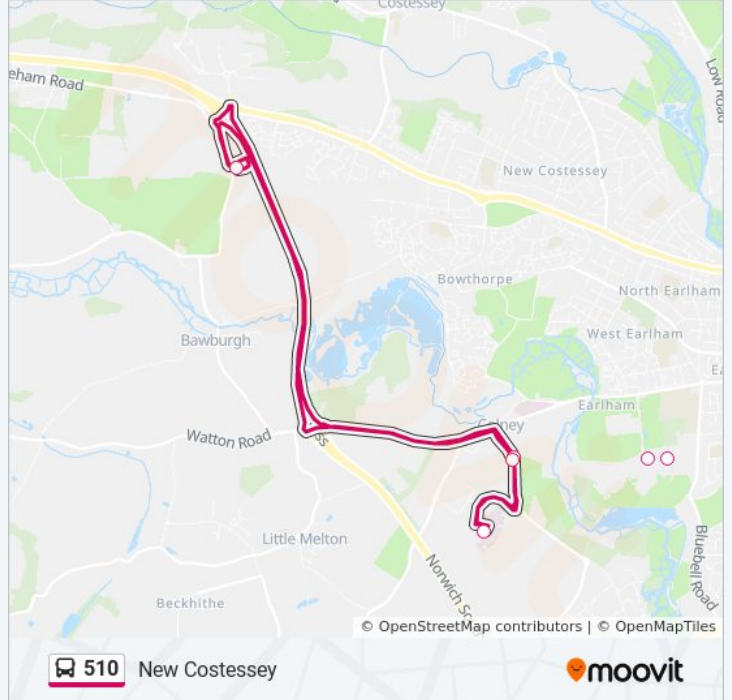

 **510**

New Costessey

[Get The App](#)

The 510 bus line New Costessey has one route. For regular weekdays, their operation hours are:

(1) New Costessey: 06:25 - 20:30

Use the Moovit App to find the closest 510 bus station near you and find out when is the next 510 bus arriving.

Direction: New Costessey

7 stops

[VIEW LINE SCHEDULE](#)

- Costessey Park & Ride Site, New Costessey
- University Drive, University Of East Anglia
- University Drive, University Of East Anglia
- John Innes Institute, Norwich Research Park
- Forecourt, Norfolk & Norwich University Hospital
- John Innes Institute, Norwich Research Park
- Costessey Park & Ride Site, New Costessey

510 bus Time Schedule

New Costessey Route Timetable:

Sunday	Not Operational
Monday	06:25 - 20:30
Tuesday	06:25 - 20:30
Wednesday	06:25 - 20:30
Thursday	06:25 - 20:30
Friday	06:25 - 20:30
Saturday	Not Operational

510 bus Info

Direction: New Costessey

Stops: 7

Trip Duration: 25 min

Line Summary:

510 bus time schedules and route maps are available in an offline PDF at moovitapp.com. Use the [Moovit App](#) to see live bus times, train schedule or subway schedule, and step-by-step directions for all public transit in East Anglia.