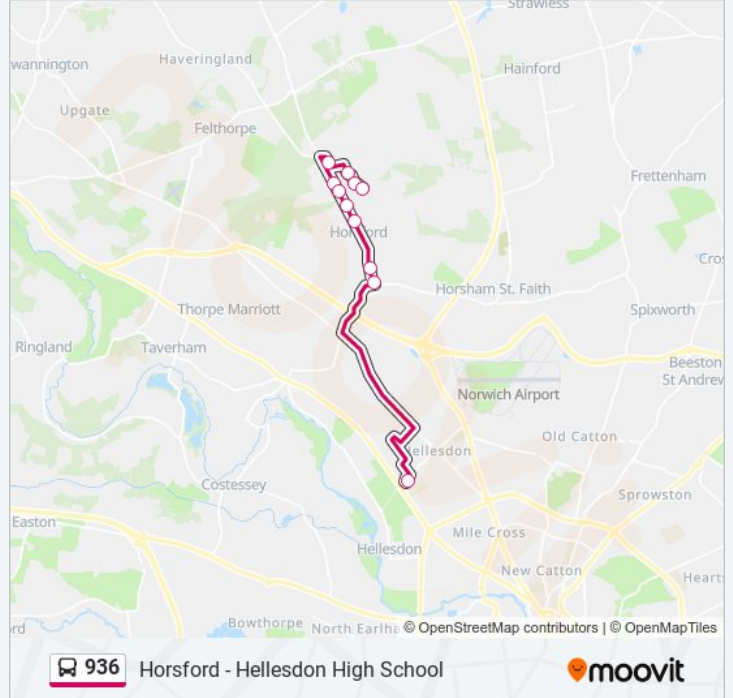

### Direction: Hellesdon

11 stops

[VIEW LINE SCHEDULE](#)

Mill Lane, Horsford

Larwood Road, Horsford

Chestnut Drive, Horsford

Rowan Crescent, Horsford

Sandy Lane, Horsford

### 936 bus Info

**Direction:** Hellesdon

**Stops:** 11

**Trip Duration:** 29 min

**Line Summary:**

**Direction: Horsford**

12 stops

[VIEW LINE SCHEDULE](#)