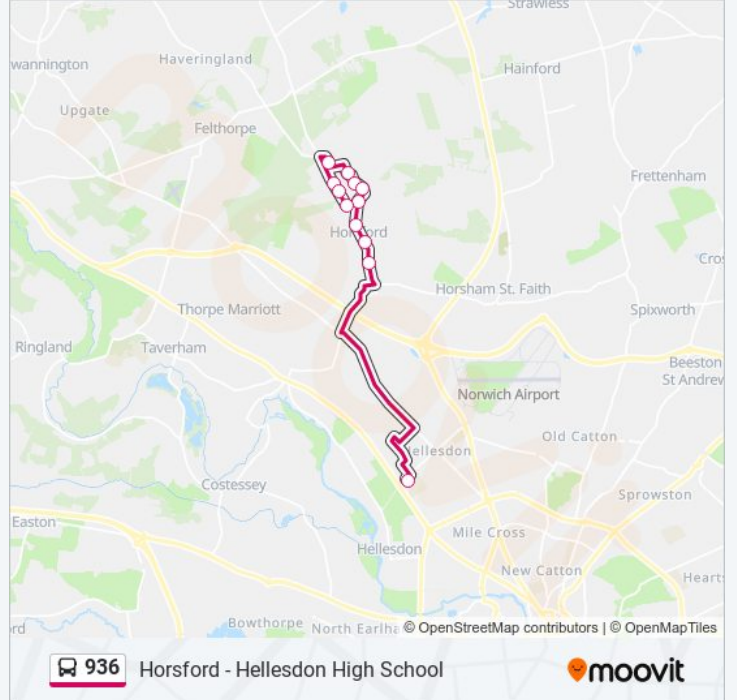

### Direction: Hellesdon

11 stops

[VIEW LINE SCHEDULE](#)

Mill Lane, Horsford

Larwood Road, Horsford

Chestnut Drive, Horsford

Rowan Crescent, Horsford

Sandy Lane, Horsford

**936 bus Time Schedule**

Horsford Route Timetable:

Sunday	Not Operational
Monday	14:55
Tuesday	14:55
Wednesday	14:55
Thursday	14:55
Friday	14:55
Saturday	Not Operational

**936 bus Info**

**Direction:** Horsford

**Stops:** 12

**Trip Duration:** 30 min

**Line Summary:**

936 bus time schedules and route maps are available in an offline PDF at [moovitapp.com](https://moovitapp.com). Use the [Moovit App](#) to see live bus times, train schedule or subway schedule, and step-by-step directions for all public transit in East Anglia.