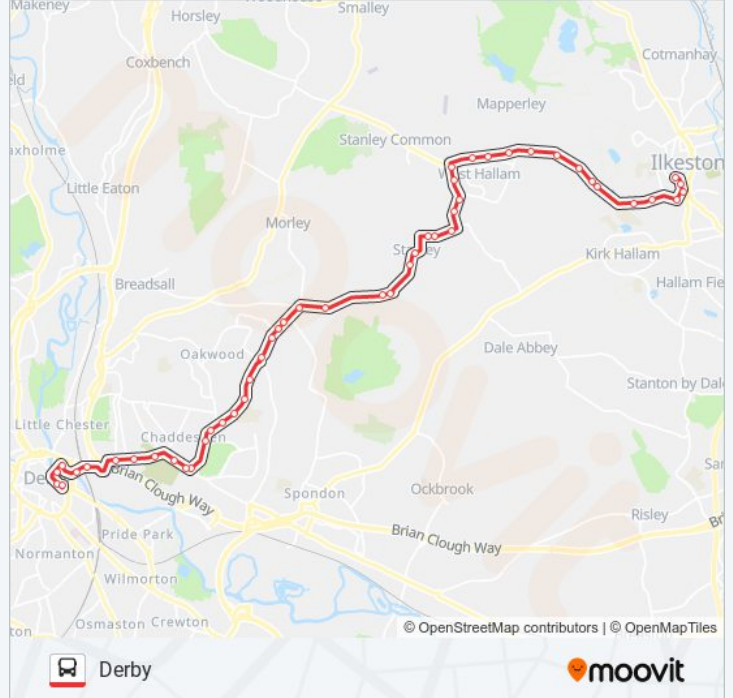

**32 bus Info**

**Direction:** Derby

**Stops:** 49

**Trip Duration:** 35 min

**Line Summary:**

Bridge Cottage, Stanley

Manor Lodge, Stanley

The Footrills, Stanley

Brookfield Avenue, Chaddesden

Deborah Drive, Chaddesden

Wilmot Arms, Chaddesden

Maine Drive, Chaddesden

Nottingham Road Inbound, Chaddesden

Chaddesden Lane End, Chaddesden

Reginald Road South, Chaddesden

Nottingham Road Cemetery, Chaddesden

Cornwall Road, Chaddesden

Wayzgoose Drive, Chaddesden

Eastgate, Derby

Meadow Road, Derby

Exeter Street, Derby

Derwent Street, Derby

Morledge, Derby

Bus Station, Derby

**Direction: Ilkeston**

43 stops

[VIEW LINE SCHEDULE](#)

Bus Station, Derby

Wayzgoose Drive, Chaddesden

Cornwall Road, Chaddesden

Nottingham Road Cemetery, Chaddesden

Reginald Road South, Chaddesden