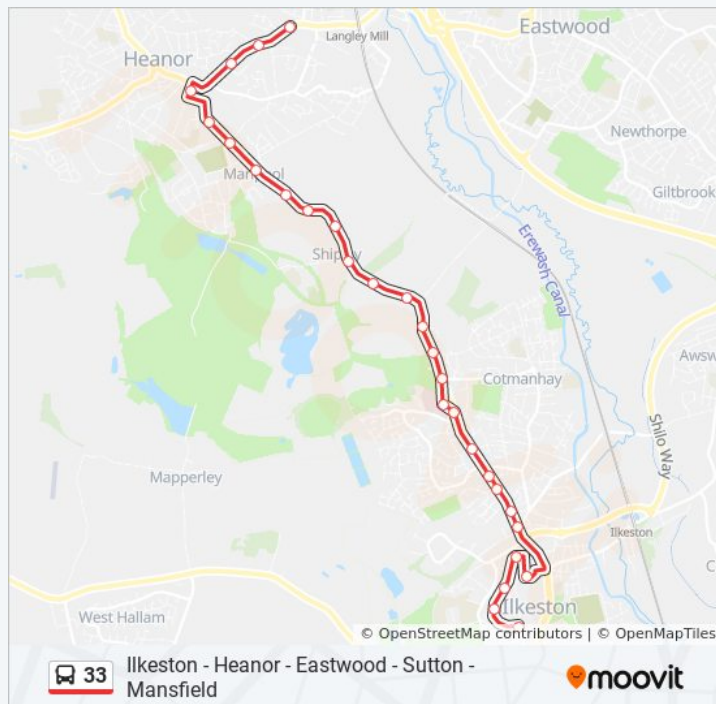

Watson Avenue, Heanor

Marshall Street, Heanor

Trentbarton Garage, Langley Mill

33 bus Info

Direction: Langley Mill

Stops: 28

Trip Duration: 27 min

Line Summary:

Direction: Mansfield

105 stops

[VIEW LINE SCHEDULE](#)

Market Place, Ilkeston

New Lawn Road, Ilkeston

Jackson Avenue, Ilkeston

Pelham Street, Ilkeston

Bath Street, Ilkeston