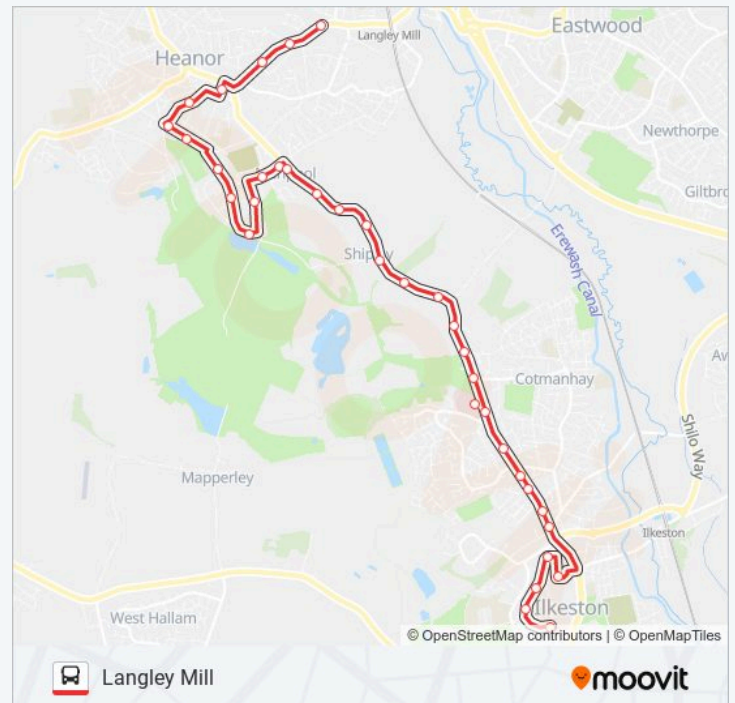

## Direction: Langley Mill

35 stops

[VIEW LINE SCHEDULE](#)

Market Place, Ilkeston  
New Lawn Road, Ilkeston  
Jackson Avenue, Ilkeston  
Pelham Street, Ilkeston  
Bath Street, Ilkeston  
Granby Street, Ilkeston  
Police Station, Ilkeston  
Boweswell Road, Ilkeston  
Granby Junior School, Ilkeston  
Rutland Cottage, Ilkeston  
Ilkeston Community Hospital, Cotmanhay  
Ilkeston Community Hospital, Cotmanhay  
Shipleigh Wood, Cotmanhay  
The Mallard, Cotmanhay  
The Copse, Shipley  
Long Lane, Shipley  
Pit Lane, Shipley  
The Field, Shipley  
Car Showrooms, Shipley  
Hardy Barn, Shipley  
Hardy Barn Top, Shipley  
Breach Road, Marlpool  
Queens Head, Marlpool  
Sunningdale Avenue Middle, Marlpool  
Buxton Avenue, Marlpool  
Frederick Avenue, Marlpool  
Roper Avenue Shops, Marlpool  
Coppice Primary School, Marlpool  
Delves Court, Heanor

## 34 bus Info

**Direction:** Langley Mill

**Stops:** 35

**Trip Duration:** 26 min

**Line Summary:**

Mayfield Avenue, Heanor

Sports Ground, Heanor

Market Place, Heanor