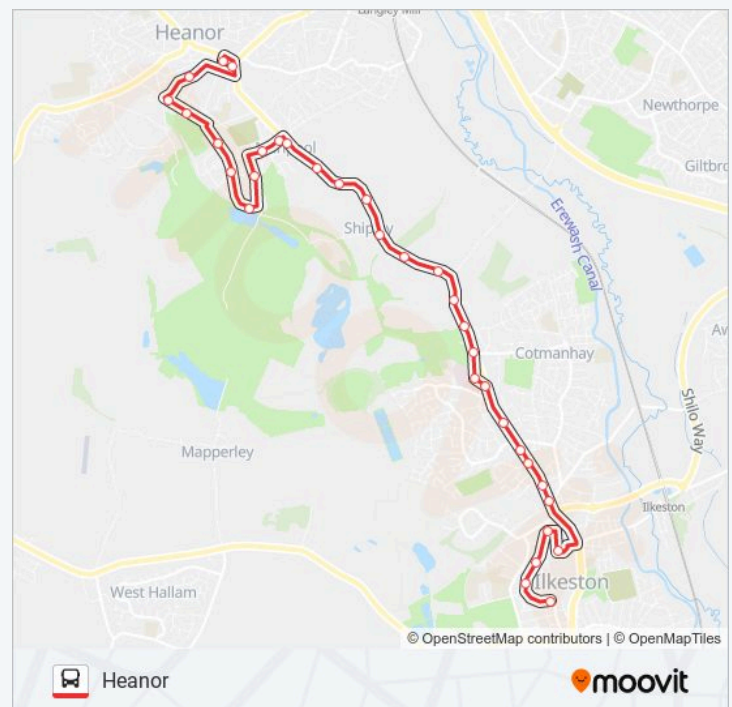

Hardy Barn Top, Shipley

Breach Road, Marlpool

Queens Head, Marlpool

Sunningdale Avenue Middle, Marlpool

Buxton Avenue, Marlpool

Frederick Avenue, Marlpool

Roper Avenue Shops, Marlpool

Coppice Primary School, Marlpool

Delves Court, Heanor

Mayfield Avenue, Heanor

Sports Ground, Heanor

The Crown Ph, Heanor

Market Place, Heanor

**Direction: Hucknall**

92 stops

[VIEW LINE SCHEDULE](#)