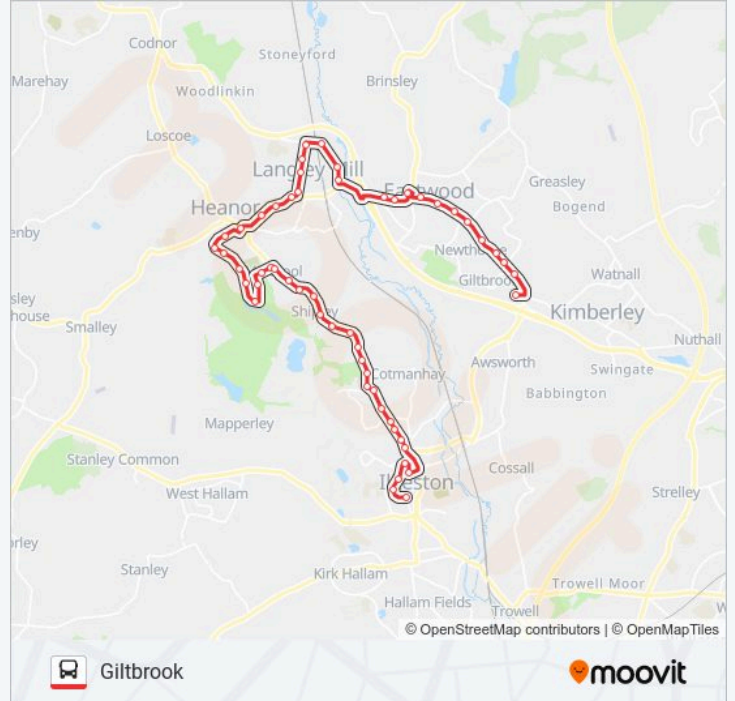

**Direction: Giltbrook**

54 stops

[VIEW LINE SCHEDULE](#)

- Market Place, Ilkeston
- New Lawn Road, Ilkeston
- Jackson Avenue, Ilkeston
- Pelham Street, Ilkeston
- Bath Street, Ilkeston
- Granby Street, Ilkeston
- Police Station, Ilkeston
- Boweswell Road, Ilkeston
- Granby Junior School, Ilkeston
- Rutland Cottage, Ilkeston
- Ilkeston Community Hospital, Cotmanhay
- Ilkeston Community Hospital, Cotmanhay
- Shipleigh Wood, Cotmanhay
- The Mallard, Cotmanhay
- The Copse, Shipley
- Long Lane, Shipley
- Pit Lane, Shipley
- The Field, Shipley
- Car Showrooms, Shipley
- Hardy Barn, Shipley
- Hardy Barn Top, Shipley

**34 bus Time Schedule**

Giltbrook Route Timetable:

Sunday	Not Operational
Monday	17:24
Tuesday	17:24
Wednesday	17:24
Thursday	17:24
Friday	17:24
Saturday	17:24

**34 bus Info**

**Direction:** Giltbrook

**Stops:** 54

**Trip Duration:** 53 min

**Line Summary:**

- Breach Road, Marlpool
- Queens Head, Marlpool
- Sunningdale Avenue Middle, Marlpool
- Buxton Avenue, Marlpool
- Frederick Avenue, Marlpool
- Roper Avenue Shops, Marlpool
- Coppice Primary School, Marlpool
- Delves Court, Heanor
- Mayfield Avenue, Heanor
- Sports Ground, Heanor
- Market Place, Heanor
- Watson Avenue, Heanor
- Marshall Street, Heanor
- Trentbarton Garage, Langley Mill
- Bailey Brook Drive, Langley Mill
- Andrews Drive, Aldercar
- Godkin Drive, Aldercar
- Church, Aldercar
- Plumptre Road, Aldercar
- Gladstone Street, Langley Mill
- Bridge Street, Langley Mill
- Park Avenue, Eastwood
- Blackthorne Drive, Eastwood
- Morrisons, Eastwood
- Alexandra Street, Eastwood
- Eastwood Library, Eastwood
- Edward Road, Eastwood
- Castle Street, Eastwood
- Newthorpe Common, Newthorpe
- Portland Road, Eastwood
- Baker Road, Eastwood
- Nottingham Road, Giltbrook

**Direction: Heanor**

33 stops

[VIEW LINE SCHEDULE](#)

Market Place, Ilkeston

New Lawn Road, Ilkeston

Jackson Avenue, Ilkeston

Pelham Street, Ilkeston

Bath Street, Ilkeston