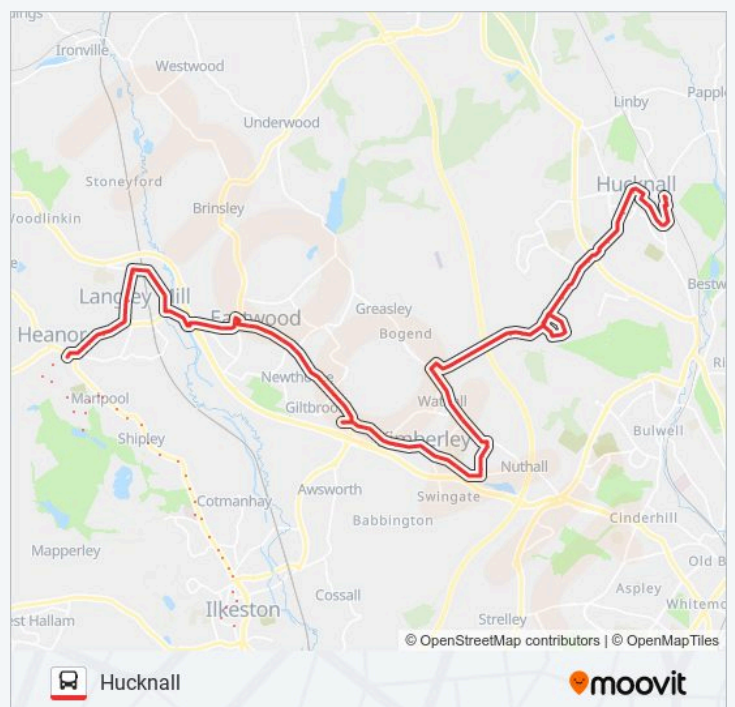

**34 bus Info**

**Direction:** Hucknall

**Stops:** 92

**Trip Duration:** 85 min

**Line Summary:**

Buxton Avenue, Marlpool

Frederick Avenue, Marlpool

Roper Avenue Shops, Marlpool