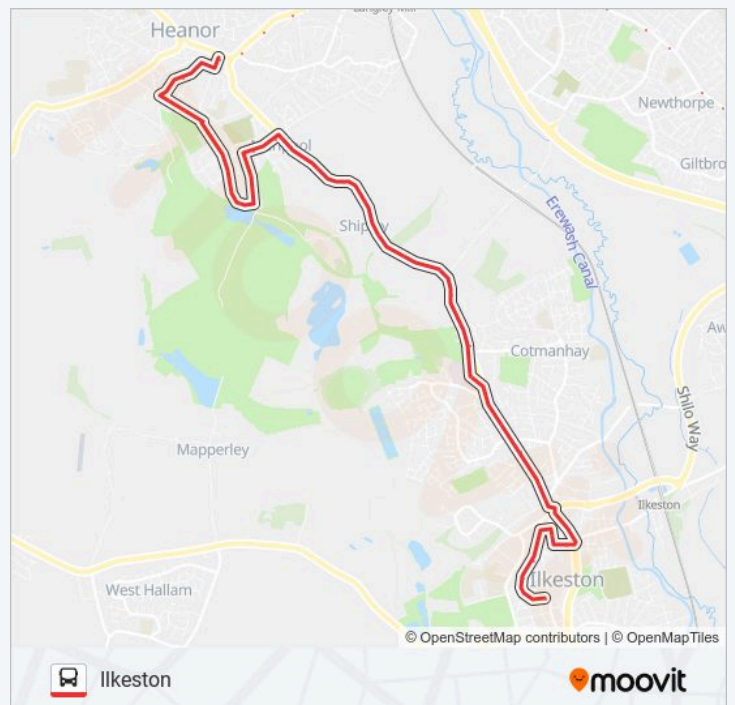

**34 bus Info**

**Direction:** Ilkeston

**Stops:** 89

**Trip Duration:** 82 min

**Line Summary:**

St Patricks Road, Larkfields

Ash Crescent, Larkfields

Oak Drive, Larkfields