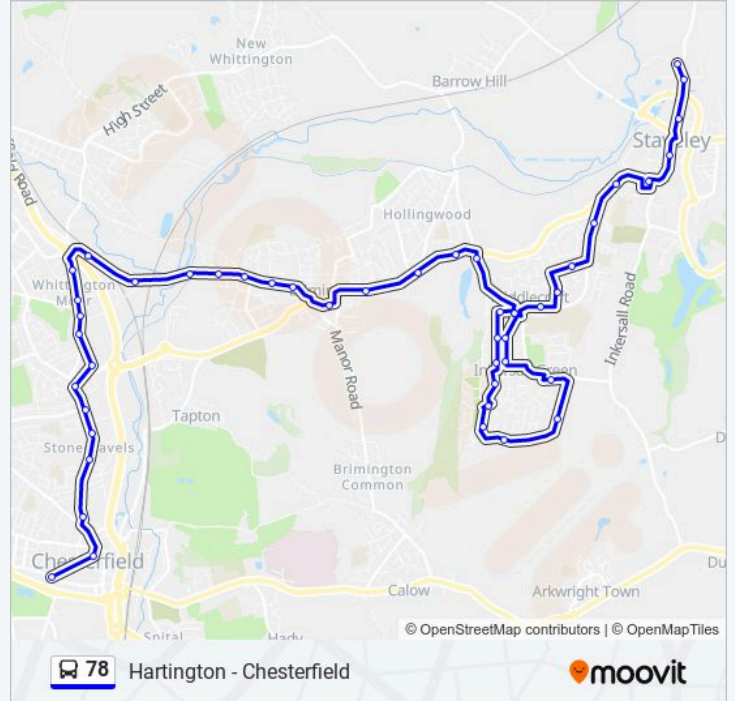

Direction: Chesterfield

47 stops

[VIEW LINE SCHEDULE](#)

- Deepdale Close, Staveley
- Franklyn Drive, Staveley
- Gratton Court, Staveley
- Duke Street, Staveley
- Market Street, Staveley
- Lime Avenue, Staveley
- Frecheville Street, Middlecroft
- Fern Avenue, Middlecroft
- Winster Road, Middlecroft
- Wensley Way, Middlecroft
- Summerskill Green, Inkersall
- Attlee Road 7, Inkersall
- Smith Avenue, Inkersall
- Stanley Avenue 69, Inkersall
- Dobson Place, Inkersall
- Kinder Road, Inkersall
- Dovedale Avenue, Inkersall
- Westwood Drive, Inkersall
- Milford Road, Inkersall
- Tansley Way, Inkersall
- Hillman Drive 54, Inkersall

78 bus Info

Direction: Chesterfield

Stops: 47

Trip Duration: 45 min

Line Summary:

Hillman Drive Shops, Inkersall
 Summerskill Green, Inkersall
 Ringwood Park, Inkersall
 Troughbrook Bottom, Hollingwood
 Ringwood Hall, Hollingwood
 42 Ringwood Road, Brimington
 Hall Road, Brimington
 Recreation Ground, Brimington
 Hillview Road, Brimington
 Newbridge Lane, Brimington
 Station Road, Brimington
 The Mill, Brimington
 Pottery Lane, Whittington Moor
 Travelodge, Whittington Moor
 Lidl, Whittington Moor
 Peter Webster Centre, Whittington Moor
 Stand Road, Whittington Moor
 Football Stadium, Whittington Moor
 Tesco, Whittington Moor
 Lockoford Lane, Stonegravels
 The Stonegravels, Stonegravels
 Parish Centre, Stonegravels
 Stagecoach Bus Depot, Stonegravels
 St Helena Centre, Chesterfield
 Cavendish Street, Chesterfield
 New Beetwell Street, Chesterfield

Direction: Staveley

53 stops

[VIEW LINE SCHEDULE](#)

New Beetwell Street, Chesterfield
 Beetwell Street, Chesterfield
 Cavendish Street, Chesterfield

78 bus Time Schedule

Staveley Route Timetable:

Sunday	Not Operational
Monday	Not Operational
Tuesday	Not Operational
Wednesday	Not Operational

Milford Road, Inkersall

Thursday	12:00
Friday	Not Operational
Saturday	Not Operational

78 bus Info

Direction: Staveley

Stops: 53

Trip Duration: 44 min

Line Summary:

Tansley Way, Inkersall