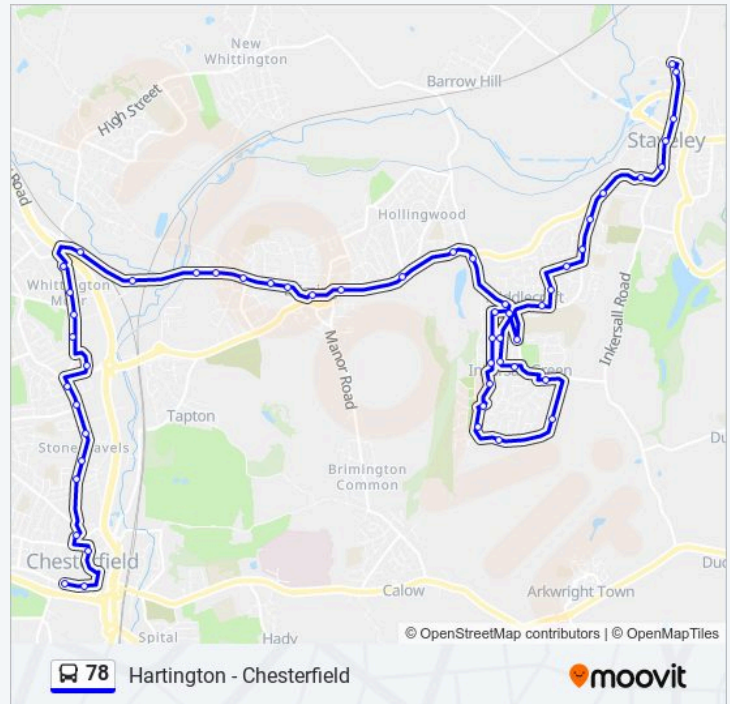

Double Top, Inkersall

Attlee Road 7, Inkersall

Smith Avenue, Inkersall

Stanley Avenue 69, Inkersall

Dobson Place, Inkersall

Kinder Road, Inkersall

Dovedale Avenue, Inkersall

Westwood Drive, Inkersall

Milford Road, Inkersall

Thursday	12:00
Friday	Not Operational
Saturday	Not Operational

78 bus Info

Direction: Staveley

Stops: 53

Trip Duration: 44 min

Line Summary:

Tansley Way, Inkersall

Westwood Club, Inkersall

Hillman Drive 54, Inkersall

Hillman Drive Shops, Inkersall

Summerskill Green, Inkersall

School, Inkersall

Wensley Way, Middlecroft

Winster Road, Middlecroft

Fern Avenue, Middlecroft

Cavendish Street, Middlecroft

Frecheville Street, Middlecroft

Lime Avenue, Staveley

Market Street, Staveley

Duke Street, Staveley

Duke Street Roundabout, Staveley

Gratton Court, Staveley

Franklyn Drive, Staveley