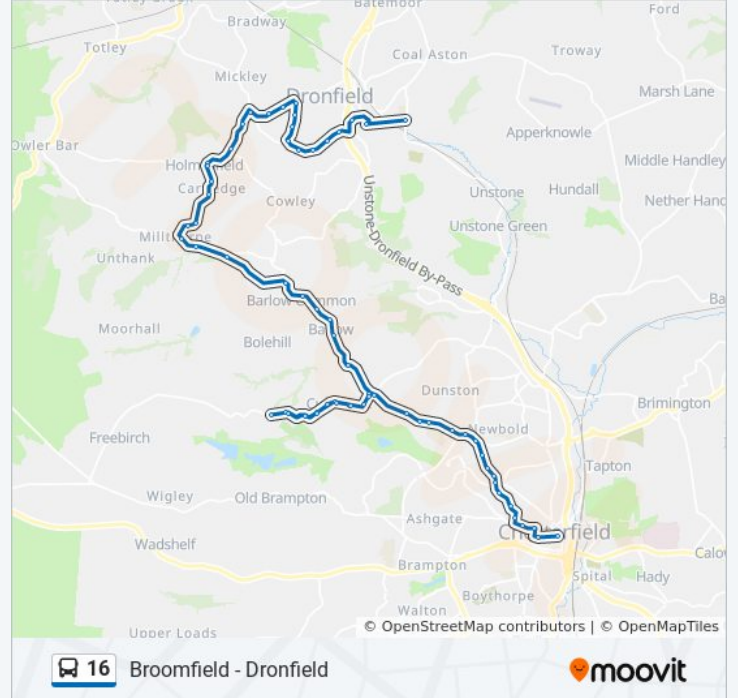

Holme Park Avenue, Newbold

Ladywood Drive, Newbold

Keswick Drive, Newbold

Orwins Close, Newbold

The Wheatsheaf, Newbold

Nags Head, Newbold

Newbold Drive, Newbold

Highfield Avenue, Newbold

The Highfield, Newbold

Highfield Hotel, Newbold

56 Hawksley Avenue, Brockwell

Cromwell Road, Brockwell

Compton Street, Chesterfield

Saltergate, Chesterfield

Town Hall, Chesterfield

Rose Hill, Chesterfield

### Direction: Dronfield

77 stops

[VIEW LINE SCHEDULE](#)

Linden Drive, Hasland

103 Broomfield Avenue, Hasland

Coppice Close, Hasland

Norwood Avenue, Hasland

Hillcrest Road, Hasland