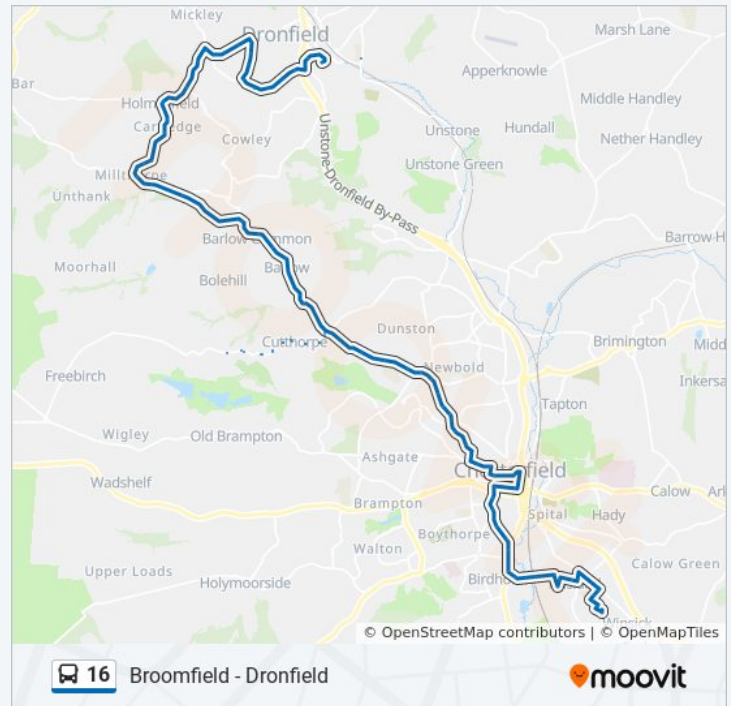

Rosene Cottages, Cutthorpe

Friday

7:09 AM - 5:08 PM

Saturday

7:09 AM - 5:08 PM

**16 bus Info**

**Direction:** Hasland

**Stops:** 86

**Trip Duration:** 56 min

**Line Summary:**

The Peacock, Cutthorpe  
Ingmanthorpe, Cutthorpe  
Barber Lane Terminus, Cutthorpe  
Ingmanthorpe, Cutthorpe  
The Peacock, Cutthorpe  
Rosene Cottages, Cutthorpe  
Riggotts Way, Cutthorpe  
Three Merry Lads, Cutthorpe  
Overdale, Cutthorpe  
Brockwell Lane, Cutthorpe  
Cutthorpe Road, Upper Newbold  
Four Lane Ends, Upper Newbold  
Holme Park Avenue, Newbold  
Ladywood Drive, Newbold  
Keswick Drive, Newbold  
Orwins Close, Newbold  
The Wheatsheaf, Newbold  
Nags Head, Newbold  
Newbold Drive, Newbold  
Highfield Avenue, Newbold  
The Highfield, Newbold  
Highfield Hotel, Newbold  
56 Hawksley Avenue, Brockwell  
Cromwell Road, Brockwell  
Compton Street, Chesterfield  
Saltergate, Chesterfield  
Town Hall, Chesterfield  
Rose Hill, Chesterfield  
Stephenson Place, Chesterfield  
Beetwell Street, Chesterfield  
New Beetwell Street, Chesterfield (B12)  
Ravenside Retail Park, Chesterfield  
Pond Street, Chesterfield

St Augustines Mount, Birdholme

Jaw Bones Hill, Birdholme

Tesco Express, Birdholme

King Street South, Birdholme

Mellor Way, Birdholme

Brittania Road, Birdholme

Trading Estate, Hasland

Branksome Chine Avenue, Hasland

Seagrave Drive, Hasland

Medical Centre, Hasland

Smithfield Avenue, Hasland

The Green Nursing Home, Hasland

Hillcrest Road, Hasland

Norwood Avenue, Hasland

Coppice Close, Hasland

3 St Pauls Avenue, Hasland