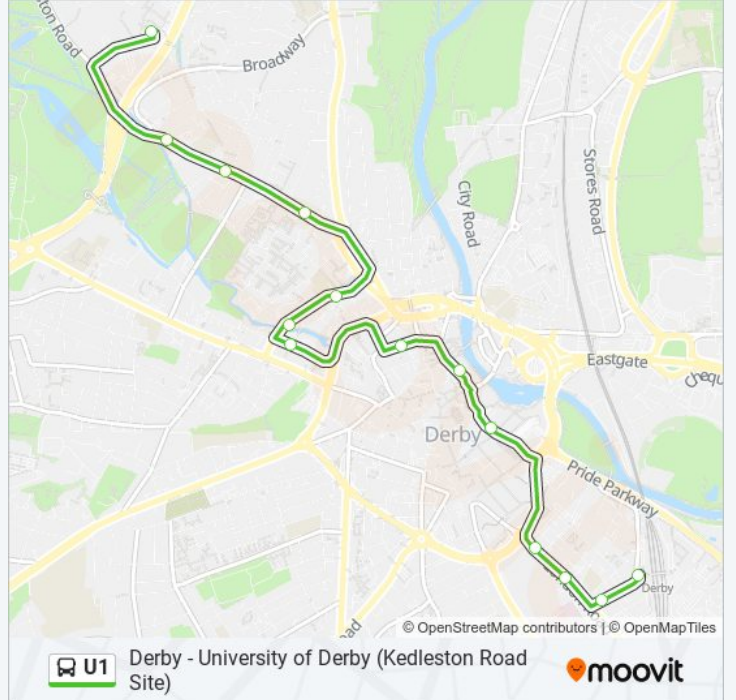

U1 bus time schedules and route maps are available in an offline PDF at moovitapp.com. Use the Moovit App to see live bus times, train schedule or subway schedule, and step-by-step directions for all public transit in East Midlands.

© 2024 Moovit - All Rights Reserved