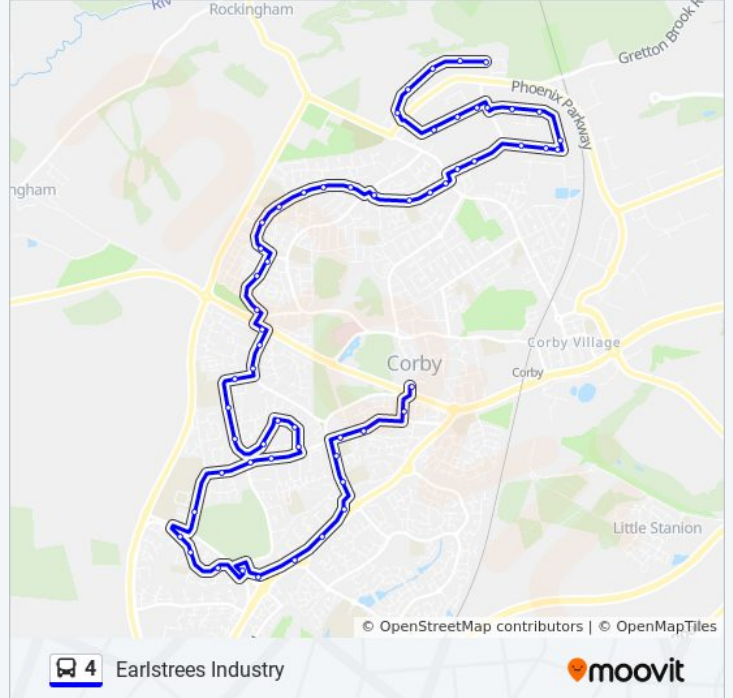

Direction: Earlstrees Industry

58 stops

[VIEW LINE SCHEDULE](#)

- George Street, Corby
- Leighton Road, Hazel Leys
- Blake Road, Hazel Leys
- Recreation Ground, Hazel Leys
- Hazel Leys School, Kingswood
- Patrick Road, Kingswood
- Harlech, Kingswood
- Barnard, Kingswood
- Quebec Close, Kingswood
- Brisbane Gardens, Kingswood
- Colyers Avenue, Danesholme
- Tromso Close, Danesholme
- Stavanger Close, Danesholme
- Oslo Gardens, Danesholme
- Kingswood School, Corby
- Glyndebourne Gardens, Beanfield
- Greenhill Rise, Kingswood
- Eastbrook, Kingswood
- York Road, Beanfield
- Todmorden Close, Beanfield
- Halifax Square, Beanfield
- The Hazel Tree Ph, Beanfield

4 bus Info

Direction: Earlstrees Industry

Stops: 58

Trip Duration: 37 min

Line Summary:

Burgess Court, Beanfield
Bodiam Place, Beanfield
Glastonbury Road, Beanfield
The Phoenix Ph, Beanfield
St Brendan's Church, Beanfield
Beanfield Avenue, Beanfield
Abington Road, Lodge Park
Duncan Road, Lodge Park
Grendon Avenue, Lodge Park
The Kingfisher Ph, Lodge Park
Vian Way, Lodge Park
Lodge Park School, Shire Lodge
Nene Crescent, Shire Lodge
Medina Road, Shire Lodge
Stour Road, Shire Lodge
Welland Vale Road Shops, Welland Vale
Yardley Close, Welland Vale
Rowan Court, Welland Vale
Wharfedale Road, Welland Vale
Weetabix, Earlstrees Industry
Avon Cosmetics, Earlstrees Industry
Rhm Ingredients, Earlstrees Industry
Recticel, Earlstrees Industry
Junction With Brunel Road, Earlstrees Industry
Manton Road, Earlstrees Industry
Allied Mills, Earlstrees Industry
Courts Furnishings, Earlstrees Industry
Causeway Road, Earlstrees Industry
Burkitt Road, Earlstrees Industry
Austin Productions, Earlstrees Industry
Exel Logistics, Earlstrees Industry
Pipeline Construction, Earlstrees Industry
Bardsley Road, Earlstrees Industry