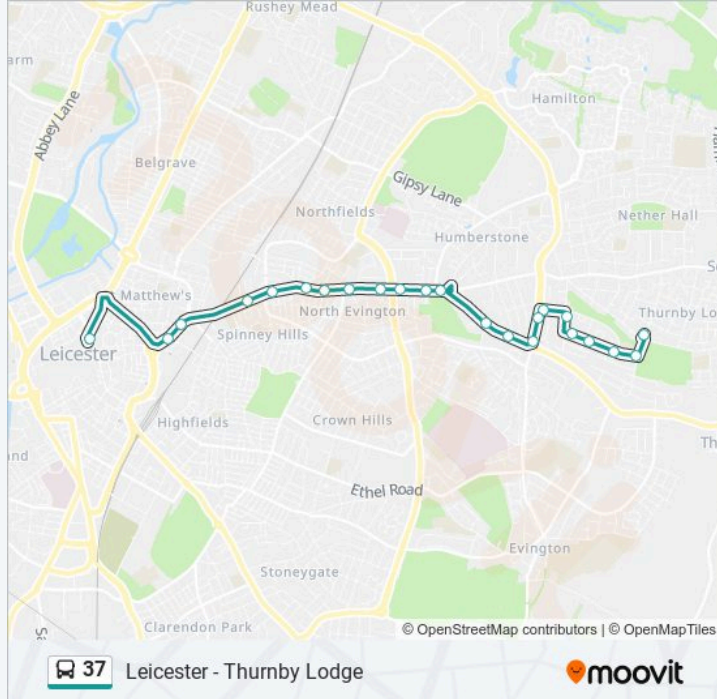

37 bus Info

Direction: Leicester

Stops: 29

Trip Duration: 33 min

Line Summary:

Kitchener Road, New Humberstone
 St Barnabas Road, Spinney Hills
 Overton Road, Humberstone
 Spinney Hill Road, Spinney Hills
 Farringdon Street, Spinney Hills
 Dysart Way, Leicester
 Brunswick Street, Leicester
 Haymarket Bus Station, Leicester

37 bus Time Schedule

Thurnby Lodge Route Timetable:

Sunday	09:15 - 22:30
Monday	05:50 - 22:30
Tuesday	05:50 - 22:30
Wednesday	05:50 - 22:30
Thursday	05:50 - 22:30
Friday	05:50 - 22:30
Saturday	07:00 - 22:30

37 bus Info

Direction: Thurnby Lodge

Stops: 23

Trip Duration: 24 min

Line Summary:

Dudley Close, Thurnby Lodge

Somers Road, Thurnby Lodge

Herthull Road, Thurnby Lodge

Thurnby Mead Academy, Thurnby Lodge

The Manor, Thurnby Lodge

Direction: Thurnby Lodge

8 stops

[VIEW LINE SCHEDULE](#)

The Manor, Thurnby Lodge

Briar Road, Thurnby Lodge

Chater Close, Thurnby Lodge