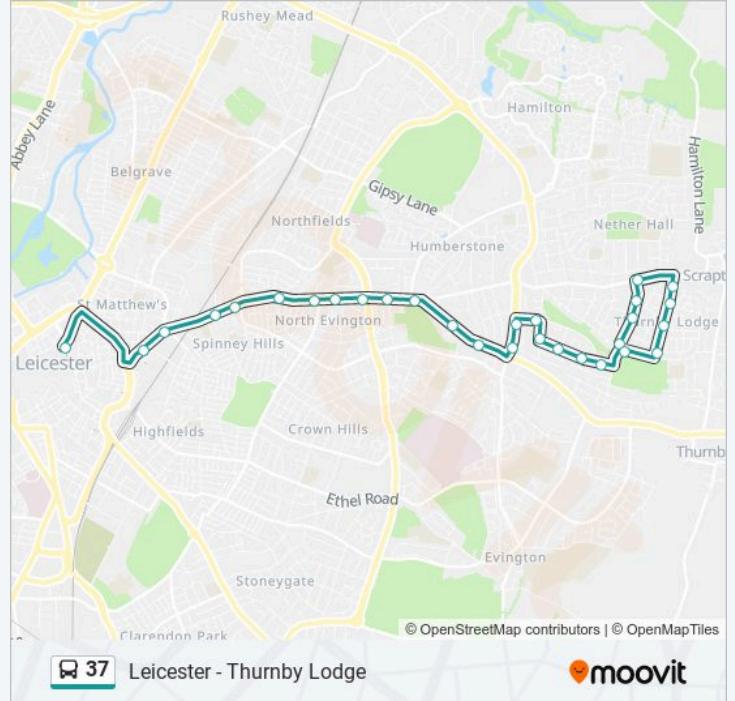

Direction: Leicester

29 stops

[VIEW LINE SCHEDULE](#)

- The Manor, Thurnby Lodge
- Briar Road, Thurnby Lodge
- Chater Close, Thurnby Lodge
- Nursery Road, Nether Hall
- Scraptoft Lane, Thurnby Lodge
- Gretna Way, Thurnby Lodge
- Cross Keys Green, Thurnby Lodge
- Croyland Green, Thurnby Lodge
- Dakyn Road, Thurnby Lodge
- Thurnby Mead Academy, Thurnby Lodge
- Herthull Road, Thurnby Lodge
- Dudley Close, Thurnby Lodge
- Ocean Close, Thurnby Lodge
- Ocean Road, Thurnby Lodge
- Elmcroft Avenue, New Humberstone
- Havencrest Drive, Nether Hall
- Peters Drive, New Humberstone
- Rockery Close, New Humberstone
- Humberstone Park, New Humberstone
- King Edward Road, New Humberstone
- Exton Road, New Humberstone

37 bus Info

Direction: Leicester

Stops: 29

Trip Duration: 33 min

Line Summary:

Kitchener Road, New Humberstone
 St Barnabas Road, Spinney Hills
 Overton Road, Humberstone
 Spinney Hill Road, Spinney Hills
 Farringdon Street, Spinney Hills
 Dysart Way, Leicester
 Brunswick Street, Leicester
 Haymarket Bus Station, Leicester

Direction: Thurnby Lodge

23 stops

[VIEW LINE SCHEDULE](#)

Haymarket Bus Station, Leicester
 Madras Road, Leicester
 Dysart Way, Leicester
 Farringdon Street, Spinney Hills
 Spinney Hill Road, Spinney Hills
 Overton Road, Humberstone
 Sulgrave Road, New Humberstone
 Kitchener Road, New Humberstone
 Exton Road, New Humberstone
 King Edward Road, New Humberstone
 Turner Road, New Humberstone
 Humberstone Park, New Humberstone
 Rockery Close, New Humberstone
 Peters Drive, New Humberstone
 Havencrest Drive, Nether Hall
 Elmcroft Avenue, New Humberstone
 Colchester Road, Thurnby Lodge
 Ocean Close, Thurnby Lodge

37 bus Info

Direction: Thurnby Lodge

Stops: 23

Trip Duration: 24 min

Line Summary:

Dudley Close, Thurnby Lodge

Somers Road, Thurnby Lodge

Herthull Road, Thurnby Lodge