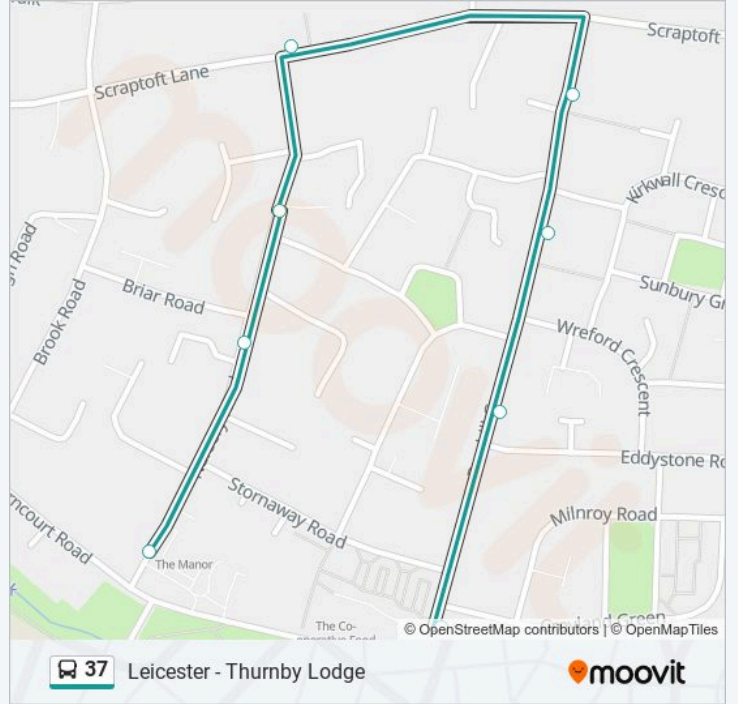

37 bus Info

Direction: Thurnby Lodge

Stops: 23

Trip Duration: 24 min

Line Summary:

Dudley Close, Thurnby Lodge

Somers Road, Thurnby Lodge

Herthull Road, Thurnby Lodge

Thurnby Mead Academy, Thurnby Lodge

The Manor, Thurnby Lodge

Direction: Thurnby Lodge

8 stops

[VIEW LINE SCHEDULE](#)

The Manor, Thurnby Lodge

Briar Road, Thurnby Lodge

Chater Close, Thurnby Lodge

Nursery Road, Nether Hall

Scraptoft Lane, Thurnby Lodge

Gretna Way, Thurnby Lodge

Cross Keys Green, Thurnby Lodge

Croyland Green, Thurnby Lodge

37 bus Time Schedule

Thurnby Lodge Route Timetable:

Sunday	22:50
Monday	18:18 - 22:50
Tuesday	18:18 - 22:50
Wednesday	18:18 - 22:50
Thursday	18:18 - 22:50
Friday	18:18 - 22:50
Saturday	22:50

37 bus Info

Direction: Thurnby Lodge

Stops: 8

Trip Duration: 3 min

Line Summary:

37 bus time schedules and route maps are available in an offline PDF at moovitapp.com. Use the Moovit App to see live bus times, train schedule or subway schedule, and step-by-step directions for all public transit in East Midlands.