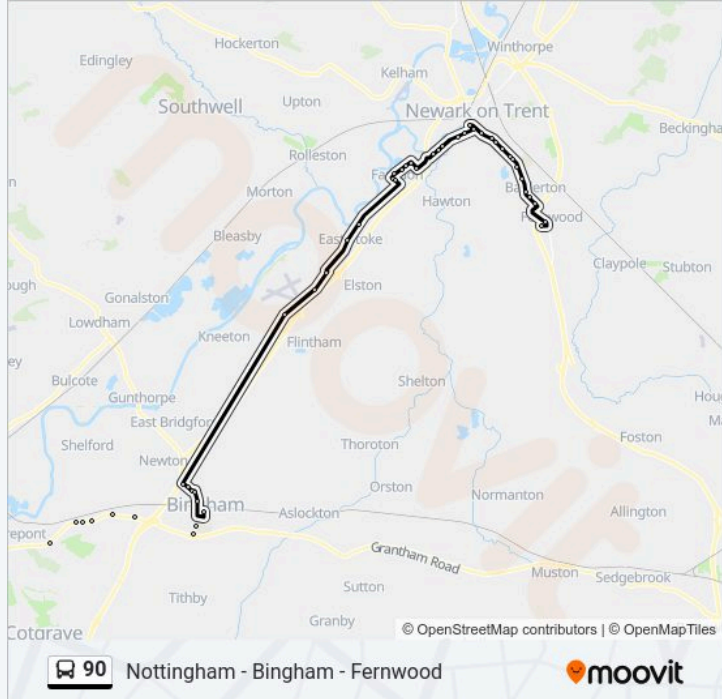

Direction: Fernwood

Stops: 66

Trip Duration: 82 min

Line Summary:

Cropwell Road, Radcliffe on Trent

Woodside Road, Radcliffe Harlequin

Northfield Avenue, Radcliffe Harlequin

Grantham Road, Upper Saxondale

Dorner Avenue, Newark

Boundary Road, Newark

Princes Street, Newark

Health Centre, Newark

Newark Bus Station, Newark

Lime Grove, Newark

Winchilsea Avenue, Newark

Polish Cemetery, Newark