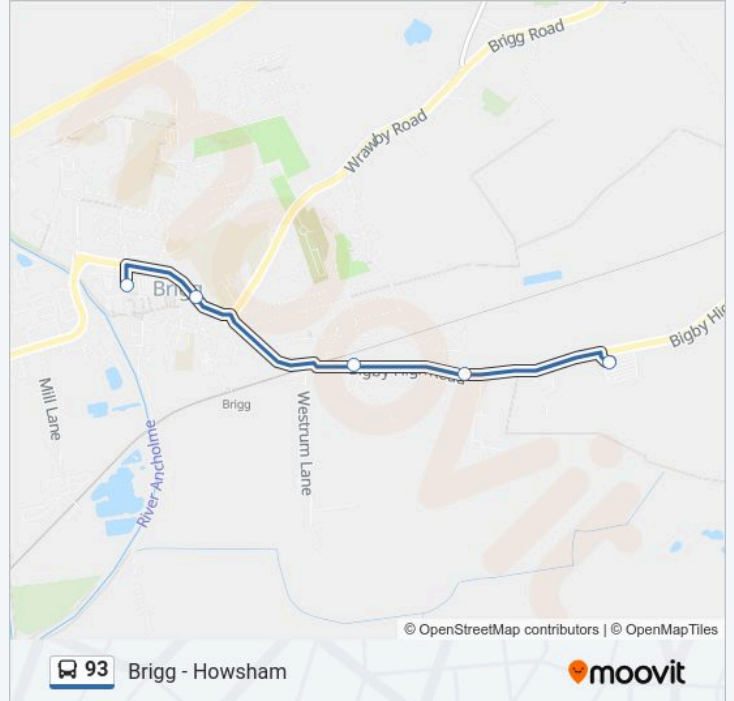

### Direction: Brigg

5 stops

[VIEW LINE SCHEDULE](#)

Cary Lane, Brigg

White Horse, Brigg

Pingley Lane Corner, Brigg

Willowbrook Drive, Brigg

Garden Centre, Brigg

### 93 bus Time Schedule

Brigg Route Timetable:

Sunday	Not Operational
Monday	Not Operational
Tuesday	14:00
Wednesday	Not Operational
Thursday	14:00
Friday	Not Operational
Saturday	14:00

### 93 bus Info

**Direction:** Brigg

**Stops:** 5

**Trip Duration:** 5 min

**Line Summary:**

**Direction: Brigg**

6 stops

[VIEW LINE SCHEDULE](#)

Pond, Howsham

Garden Centre, Brigg

Willowbrook Drive, Brigg

Pingley Lane Corner, Brigg

White Horse, Brigg

Cary Lane, Brigg

**93 bus Time Schedule**

Brigg Route Timetable: