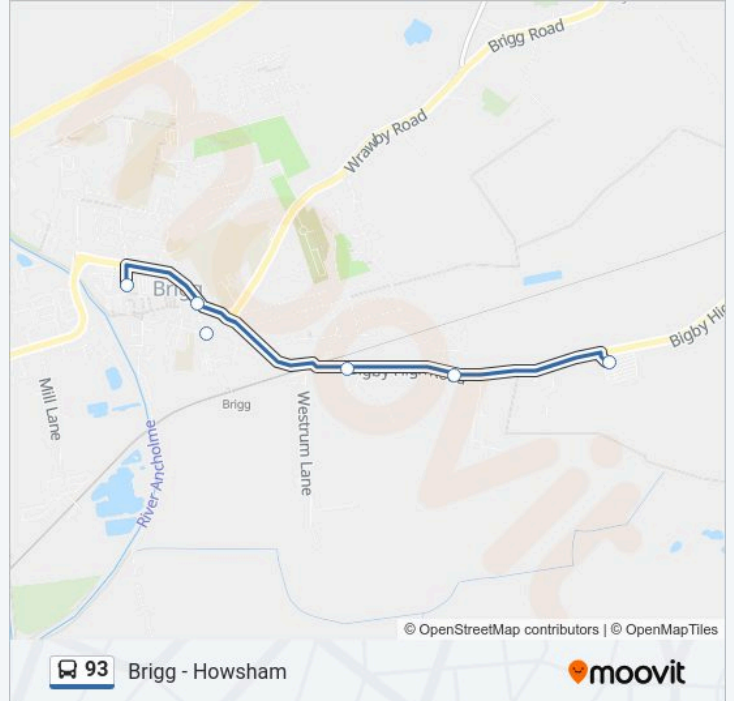

### Direction: Brigg

5 stops

[VIEW LINE SCHEDULE](#)

Cary Lane, Brigg

White Horse, Brigg

Pingley Lane Corner, Brigg

Willowbrook Drive, Brigg

Garden Centre, Brigg

Pond, Howsham

Garden Centre, Brigg

Willowbrook Drive, Brigg

Pingley Lane Corner, Brigg

White Horse, Brigg

Cary Lane, Brigg

**93 bus Time Schedule**

Brigg Route Timetable:

Sunday	Not Operational
Monday	Not Operational
Tuesday	10:10 - 14:10
Wednesday	Not Operational
Thursday	10:10 - 14:10
Friday	Not Operational
Saturday	10:10 - 14:10

**93 bus Info**

**Direction:** Brigg

**Stops:** 6

### Direction: Howsham

6 stops

[VIEW LINE SCHEDULE](#)

Cary Lane, Brigg

White Horse, Brigg

Pingley Lane Corner, Brigg

Willowbrook Drive, Brigg

Garden Centre, Brigg