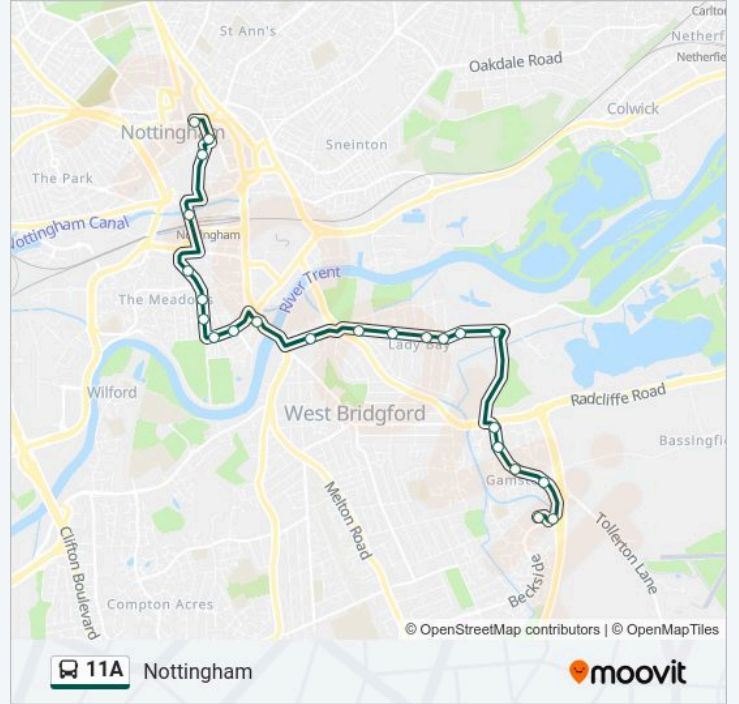

Bridgeway Centre, Meadows (Me32)

Nottingham Railway Station, Nottingham

Fletcher Gate, Lace Market

George Street, Nottingham

Victoria Centre, Nottingham

11A bus time schedules and route maps are available in an offline PDF at moovitapp.com. Use the Moovit App to see live bus times, train schedule or subway schedule, and step-by-step directions for all public transit in East Midlands.

© 2024 Moovit - All Rights Reserved