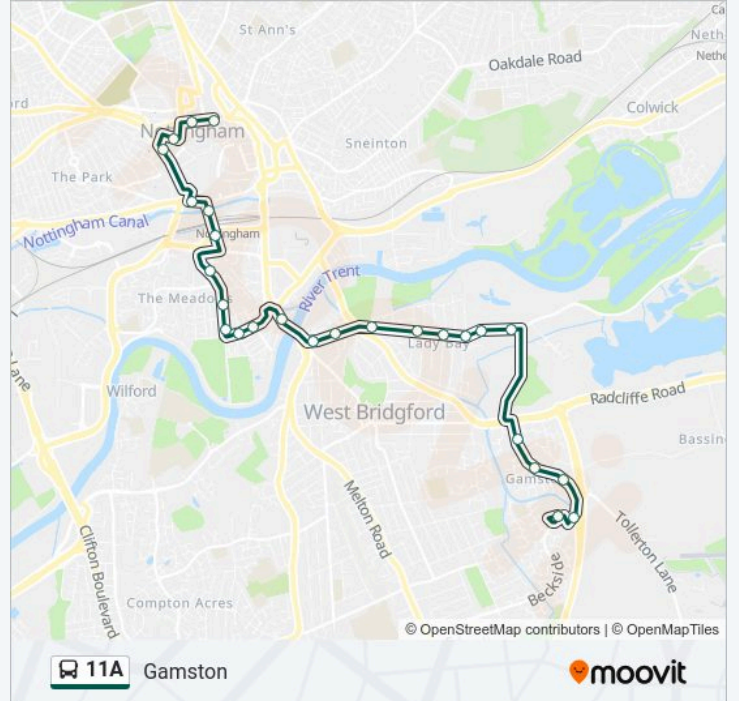

**Direction: Gamston**

26 stops

[VIEW LINE SCHEDULE](#)

- Victoria Centre, Nottingham
- Elite, Nottingham
- Angel Row A1, Nottingham
- Maid Marian Way, Nottingham
- Broadmarsh, Nottingham
- Nottingham Railway Station, Nottingham
- Arkwright Street, Meadows (Me01)
- Bridgeway Centre, Meadows (Me20)
- Wilford Crescent, Meadows (Me37)
- Holgate Road, Meadows (Me38)
- Collygate Road, Meadows (Me39)
- Bunbury Street, Meadows (Me71)
- Victoria Embankment, Trent Bridge (Me05)
- Cricket Ground, Trent Bridge
- Fox Road, Trent Bridge
- Woodland Road, Lady Bay
- Primary School, Lady Bay
- Gertrude Road, Lady Bay
- Seymour Road, Lady Bay
- Adbolton Lane, Lady Bay
- Skylarks, Lady Bay

**11A bus Info**

**Direction:** Gamston

**Stops:** 26

**Trip Duration:** 29 min

**Line Summary:**

Kirkstone Drive, Gamston

Elterwater Drive, Gamston

Borrowdale Close, Gamston

### Direction: Nottingham

23 stops

[VIEW LINE SCHEDULE](#)

Morrisons, Gamston

Goose at Gamston, Gamston

Borrowdale Close, Gamston

Elterwater Drive, Gamston

Kirkstone Drive, Gamston

Radcliffe Road, Gamston

Skylarks, Lady Bay

Adbolton Lane, Lady Bay

Seymour Road, Lady Bay

Gertrude Road, Lady Bay

Primary School, Lady Bay

Woodland Road, Lady Bay

Fox Road, Trent Bridge