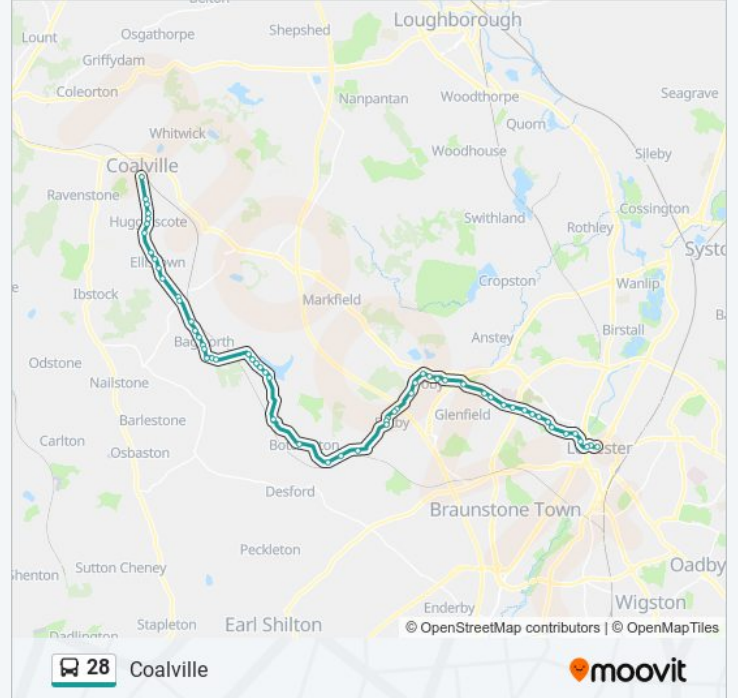

Primary School, Ellistown

South Street, Ellistown

Sherwood Close, Ellistown

The Common, Hugglescote

Station Road, Hugglescote

Post Office, Hugglescote

Fairfield Road, Hugglescote

North Avenue, Coalville

Avenue Road, Coalville

Memorial Square, Coalville

Direction: Ellistown

51 stops

[VIEW LINE SCHEDULE](#)

St Margaret's Bus Station, Leicester

Pasture Lane, Frog Island

The New Joiners, Frog Island