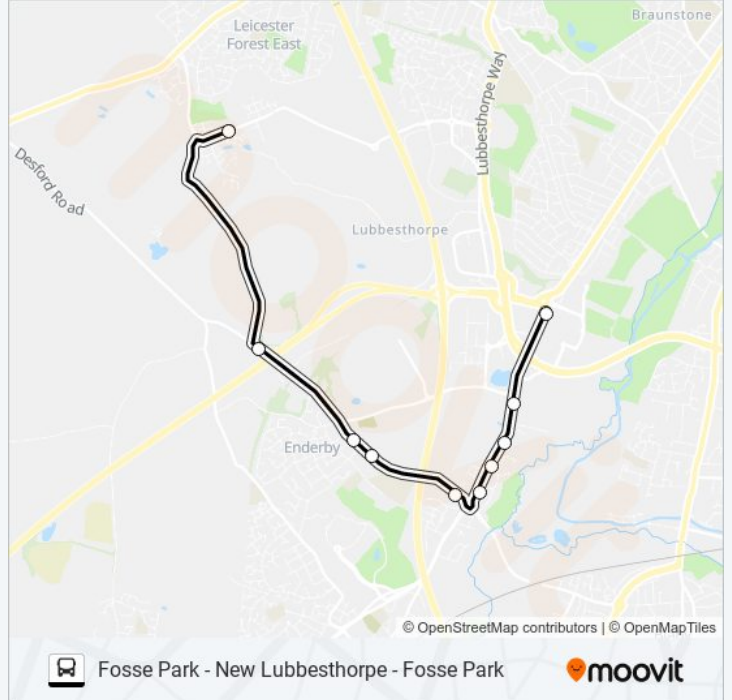

Direction: Fosse Park

22 stops

[VIEW LINE SCHEDULE](#)

Sainsbury'S, Fosse Park
Police Hq, Enderby
Palmers Nurseries, Enderby
Trinity Road, Narborough
Foxhunter, Narborough
Fosse Close, Enderby
Kirk Lane, Enderby
Co-Operation Street, Enderby
Next, Enderby
Primary School, New Lubbesthorpe
Isobella Road, Thorpe Astley
Tuffleys Way, Thorpe Astley
Bromwich Close, Thorpe Astley
Smart Close, Thorpe Astley
Sherrard Way, Thorpe Astley
Owen Close, Thorpe Astley
Royal Mail, Braunstone
Legion Way, Braunstone
Centurion Way, Braunstone
Emerson, Braunstone

NOVUS FOSSE bus Info**Direction:** Fosse Park**Stops:** 22**Trip Duration:** 28 min**Line Summary:**

Fire Station, Braunstone

Sainsbury'S, Fosse Park

Direction: New Lubbesthorpe

10 stops

[VIEW LINE SCHEDULE](#)

Next, Enderby

Primary School, New Lubbesthorpe

NOVUS FOSSE bus Time Schedule

New Lubbesthorpe Route Timetable:

Sunday	Not Operational
Monday	06:25
Tuesday	06:25
Wednesday	06:25
Thursday	06:25
Friday	06:25
Saturday	Not Operational

NOVUS FOSSE bus Info

Direction: New Lubbesthorpe

Stops: 10

Trip Duration: 14 min

Line Summary:

Direction: Thorpe Astley

17 stops

[VIEW LINE SCHEDULE](#)