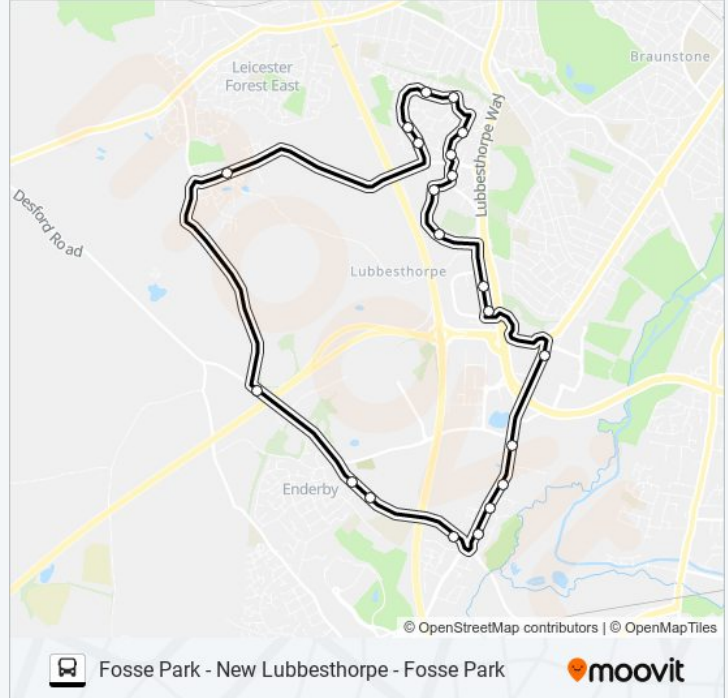

Direction: Fosse Park

22 stops

[VIEW LINE SCHEDULE](#)

Sainsbury'S, Fosse Park
Police Hq, Enderby
Palmers Nurseries, Enderby
Trinity Road, Narborough
Foxhunter, Narborough
Fosse Close, Enderby
Kirk Lane, Enderby
Co-Operation Street, Enderby
Next, Enderby
Primary School, New Lubbesthorpe
Isobella Road, Thorpe Astley
Tuffleys Way, Thorpe Astley
Bromwich Close, Thorpe Astley
Smart Close, Thorpe Astley
Sherrard Way, Thorpe Astley
Owen Close, Thorpe Astley
Royal Mail, Braunstone
Legion Way, Braunstone
Centurion Way, Braunstone
Emerson, Braunstone

NOVUS FOSSE bus Time Schedule

Fosse Park Route Timetable:

Sunday	08:10 - 16:45
Monday	07:20 - 20:45
Tuesday	07:20 - 20:45
Wednesday	07:20 - 20:45
Thursday	07:20 - 20:45
Friday	07:20 - 20:45
Saturday	08:15 - 19:45

NOVUS FOSSE bus Info**Direction:** Fosse Park**Stops:** 22**Trip Duration:** 28 min**Line Summary:**

Fire Station, Braunstone

Sainsbury'S, Fosse Park

Direction: New Lubbesthorpe

10 stops

[VIEW LINE SCHEDULE](#)

NOVUS FOSSE bus Info

Direction: New Lubbesthorpe

Stops: 10

Trip Duration: 14 min

Line Summary:

Direction: Thorpe Astley

17 stops

[VIEW LINE SCHEDULE](#)