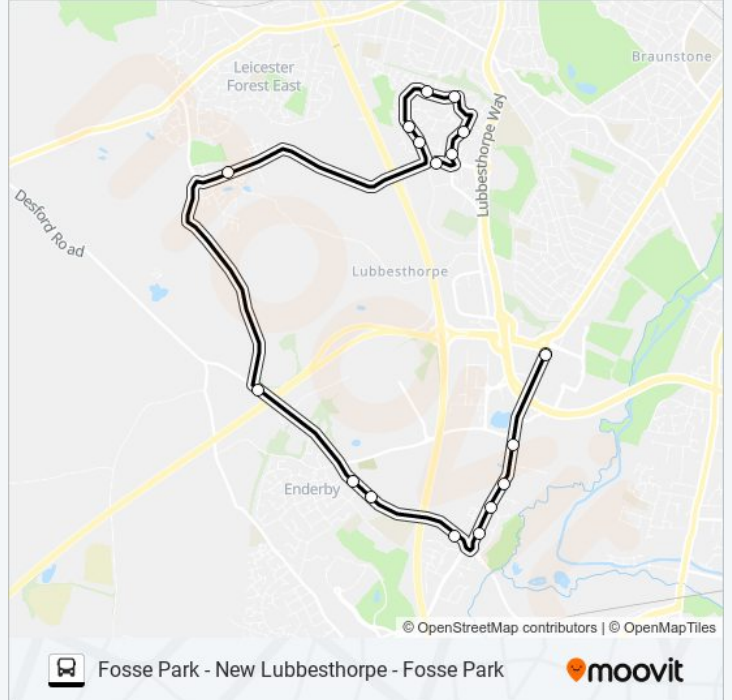

Next, Enderby

Primary School, New Lubbesthorpe

Isobella Road, Thorpe Astley

Tuffleys Way, Thorpe Astley

Bromwich Close, Thorpe Astley

Smart Close, Thorpe Astley

Sherrard Way, Thorpe Astley

Owen Close, Thorpe Astley

Murby Way, Thorpe Astley

NOVUS FOSSE bus Time Schedule

Thorpe Astley Route Timetable:

Sunday	17:15 - 20:15
Monday	21:15
Tuesday	21:15
Wednesday	21:15
Thursday	21:15
Friday	21:15
Saturday	20:15

NOVUS FOSSE bus Info

Direction: Thorpe Astley

Stops: 17

Trip Duration: 23 min

Line Summary:

NOVUS FOSSE bus time schedules and route maps are available in an offline PDF at moovitapp.com. Use the [Moovit App](#) to see live bus times, train schedule or subway schedule, and step-by-step directions for all public transit in East Midlands.