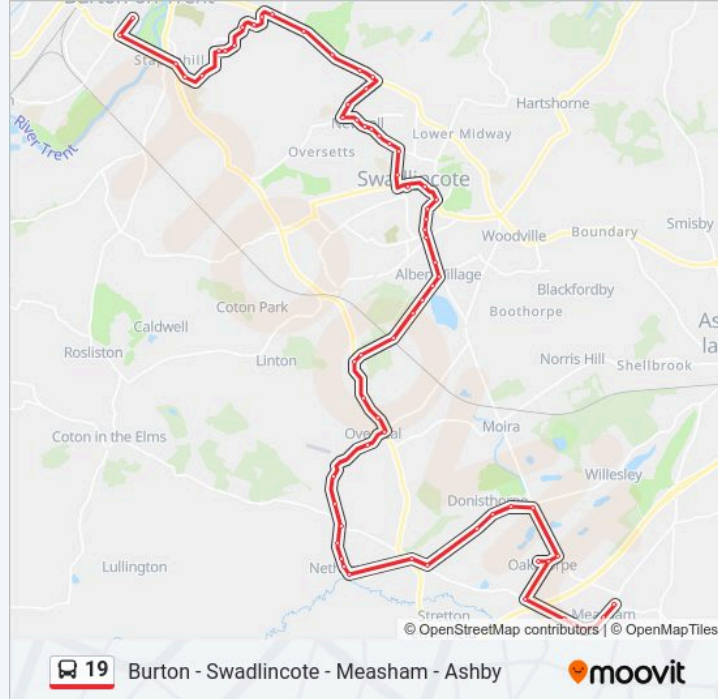

Thorn Tree, Newhall

Village Hall, Newhall

Hill Street, Newhall

George Inn, Newhall

Abbotts Road, Newhall

Royal Oak, Newhall

Boardmans Hill, Swadlincote

Catholic Club, Swadlincote

Darklands Road, Swadlincote

Bus Station, Swadlincote

Civic Way, Swadlincote

Ski Centre, Swadlincote

Coppice Side, Swadlincote

Hastings Road, Swadlincote

Barley Mow, Church Gresley

York Road, Church Gresley

Edward Street, Albert Village

Sankey Drive, Albert Village

Primary School, Albert Village

Island Close, Albert Village

Covert Place, Albert Village

Swainswood Park, Linton

Caravan Park, Linton

Rickmans Corner, Linton

Green Lane, Overseal

Coronation Street, Overseal

Robin Hood, Overseal

Lullington Road, Overseal

Gunby Hill, Netherseal

Gunby Farm, Netherseal

Gorse Lane, Netherseal

Hawthorn Avenue, Netherseal