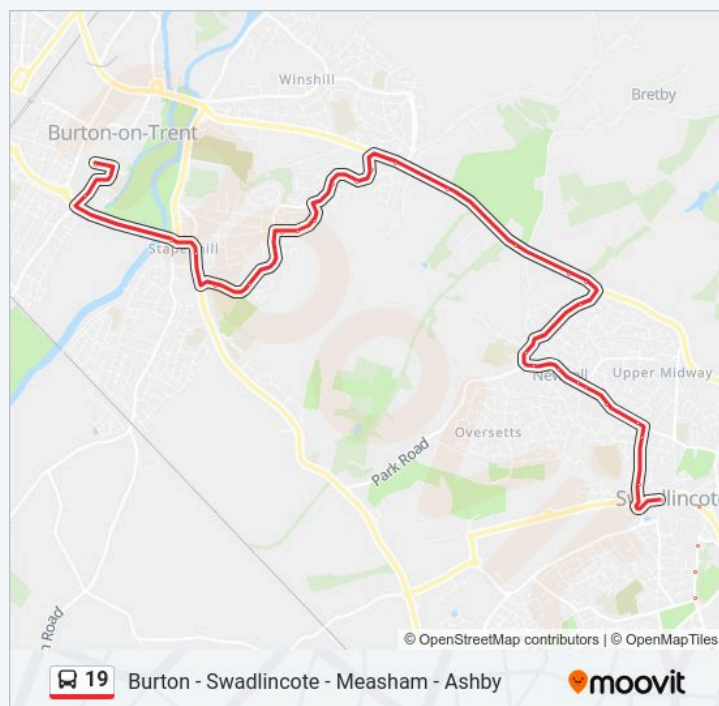

Line Summary:

Burton - Swadlincote - Measham - Ashby

Lullington Road, Overseal

Burton Road, Overseal

Coronation Street, Overseal

Green Lane, Overseal

Burton Road 225, Overseal

Rickmans Corner, Linton