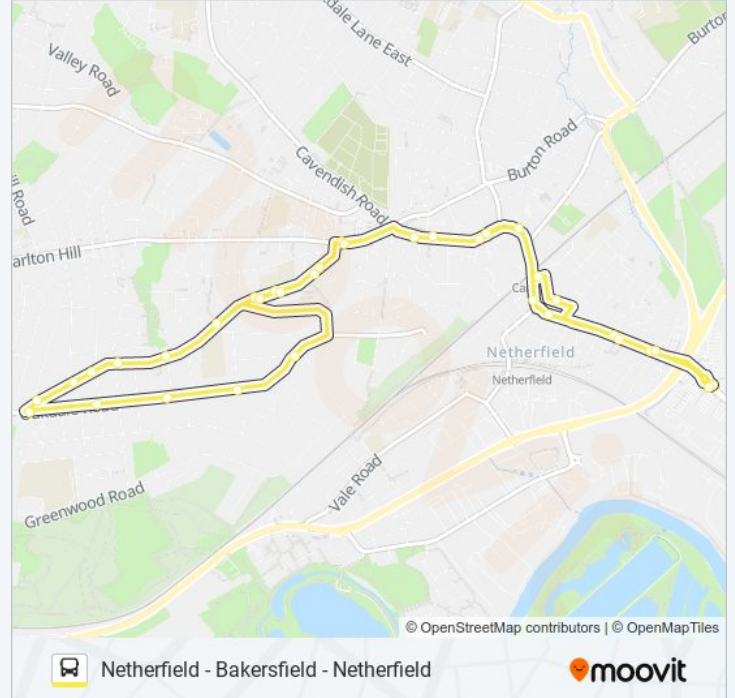

[VIEW LINE SCHEDULE](#)

Morrisons, Netherfield
Godfrey Street, Netherfield
Kingsley Drive, Netherfield
Ashwell Street, Netherfield
Shops, Netherfield
Wallace Avenue, Carlton
George Road, Carlton
Tesco, Carlton
Southlea Road, Carlton
Sacred Heart Primary School, Carlton
Southdale Drive, Carlton
Avondale Road, Bakersfield
Trentdale Road, Bakersfield
The Bakersfield, Bakersfield (Bf14)
Eastdale Road, Bakersfield (Bf15)
Parkdale Road, Bakersfield (Bf16)
Bakerdale Road, Bakersfield (Bf52)
Sunnydale Road, Bakersfield (Bf35)
Eastdale Road, Bakersfield (Bf36)
Rosedale Road, Bakersfield (Bf37)

773|NOTTSBUS CONNECT bus Info**Direction:** Netherfield**Stops:** 34**Trip Duration:** 27 min**Line Summary:**

Dovedale Road, Bakersfield (Bf39)

Cliff Road, Carlton

Southdale Drive, Carlton

Sacred Heart Primary School, Carlton

Southlea Road, Carlton

Tesco, Carlton

George Road, Carlton

Wallace Avenue, Carlton

Elm Drive, Carlton

Kenrick Street, Netherfield

Morris Street, Netherfield

Kingsley Drive, Netherfield

Godfrey Street, Netherfield

Morrisons, Netherfield

773|NOTTSBUS CONNECT bus time schedules and route maps are available in an offline PDF at moovitapp.com. Use the [Moovit App](#) to see live bus times, train schedule or subway schedule, and step-by-step directions for all public transit in East Midlands.