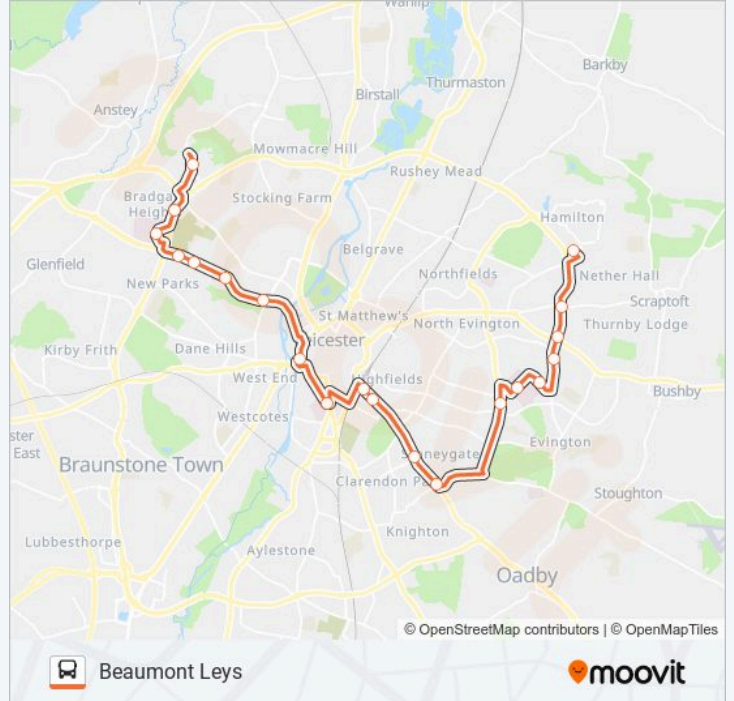

Direction: Beaumont Leys

20 stops

[VIEW LINE SCHEDULE](#)

Hamilton Tesco, Hamilton
Averil Road, New Humberstone
Havencrest Drive, Nether Hall
Walshe Road, Goodwood
Barnes Heath Road, Crown Hills
General Hospital, Crown Hills
Goals Football Centre, Crown Hills
Knighton Road, Leicester
St Johns Road, Clarendon Park
Saxby Street, Leicester
Prebend Street, Leicester
Royal Infirmary Hospital, Leicester
St Nicholas Circle, Leicester
Fosse Road Corner, Leicester
Mary Road, Leicester Frith
Heathley Park Drive, Leicester Frith
Gilroes Cemetery, Leicester Frith
Glenfield Hospital, Leicester
Hallgate Drive, Leicester
Beaumont Centre, Beaumont Leys

HH|HOSPITAL HOPPER bus Info**Direction:** Beaumont Leys**Stops:** 20**Trip Duration:** 52 min**Line Summary:**

Direction: Hamilton

20 stops

[VIEW LINE SCHEDULE](#)

- Beaumont Centre, Beaumont Leys
- Hallgate Drive, Leicester
- Glenfield Hospital, Leicester
- Gilroes Cemetery, Leicester Frith
- Heathley Park Drive, Leicester Frith
- Mary Road, Leicester Frith
- Medina Road, Leicester
- St Nicholas Circle, Leicester
- Royal Infirmary Hospital, Leicester
- Station Street, Leicester
- Saxby Street, Leicester
- Elmfield Avenue, Stoneygate
- Toller Road, Stoneygate
- Goals Football Centre, Crown Hills
- General Hospital, Crown Hills
- Woodborough Road, Crown Hills
- Walshe Road, Goodwood
- Havencrest Drive, Nether Hall

HH|HOSPITAL HOPPER bus Info

Direction: Hamilton

Stops: 20

Trip Duration: 51 min

Line Summary:

Averil Road, New Humberstone

Hamilton Tesco, Hamilton

Direction: Leicester

HH|HOSPITAL HOPPER bus Info

Direction: Leicester

Stops: 9

Trip Duration: 20 min

Line Summary:

Direction: Leicester

13 stops

[VIEW LINE SCHEDULE](#)