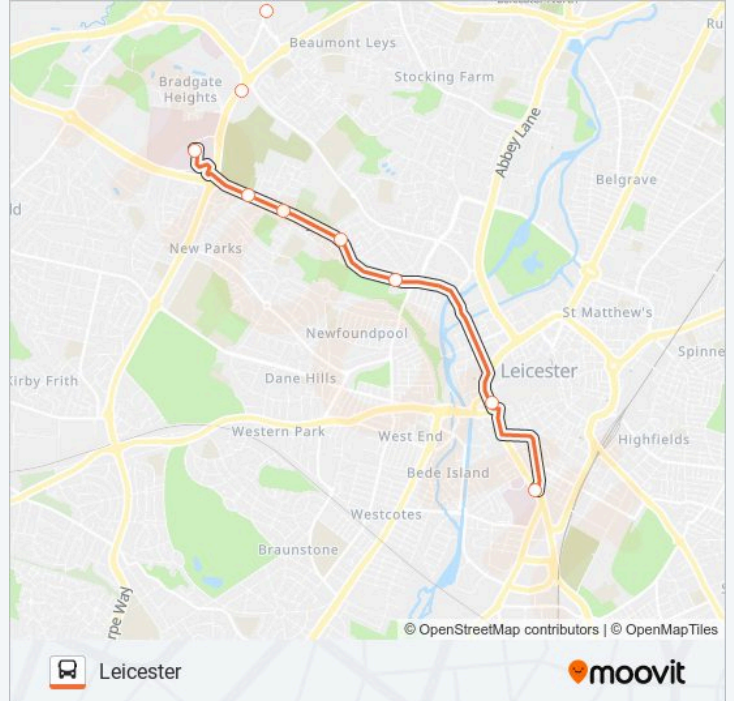

HH|HOSPITAL HOPPER bus Info**Direction:** Beaumont Leys**Stops:** 20**Trip Duration:** 52 min**Line Summary:**

Direction: Hamilton

20 stops

[VIEW LINE SCHEDULE](#)

- Beaumont Centre, Beaumont Leys
- Hallgate Drive, Leicester
- Glenfield Hospital, Leicester
- Gilroes Cemetery, Leicester Frith
- Heathley Park Drive, Leicester Frith
- Mary Road, Leicester Frith
- Medina Road, Leicester
- St Nicholas Circle, Leicester
- Royal Infirmary Hospital, Leicester
- Station Street, Leicester
- Saxby Street, Leicester
- Elmfield Avenue, Stoneygate
- Toller Road, Stoneygate
- Goals Football Centre, Crown Hills
- General Hospital, Crown Hills
- Woodborough Road, Crown Hills
- Walshe Road, Goodwood
- Havencrest Drive, Nether Hall

HH|HOSPITAL HOPPER bus Info

Direction: Hamilton

Stops: 20

Trip Duration: 51 min

Line Summary:

Averil Road, New Humberstone

Hamilton Tesco, Hamilton

Direction: Leicester

9 stops

[VIEW LINE SCHEDULE](#)

Beaumont Centre, Beaumont Leys

Hallgate Drive, Leicester

Glenfield Hospital, Leicester

Gilroes Cemetery, Leicester Frith

Heathley Park Drive, Leicester Frith

Mary Road, Leicester Frith

HH|HOSPITAL HOPPER bus Info

Direction: Leicester

Stops: 9

Trip Duration: 20 min

Line Summary:

Direction: Leicester

13 stops

[VIEW LINE SCHEDULE](#)