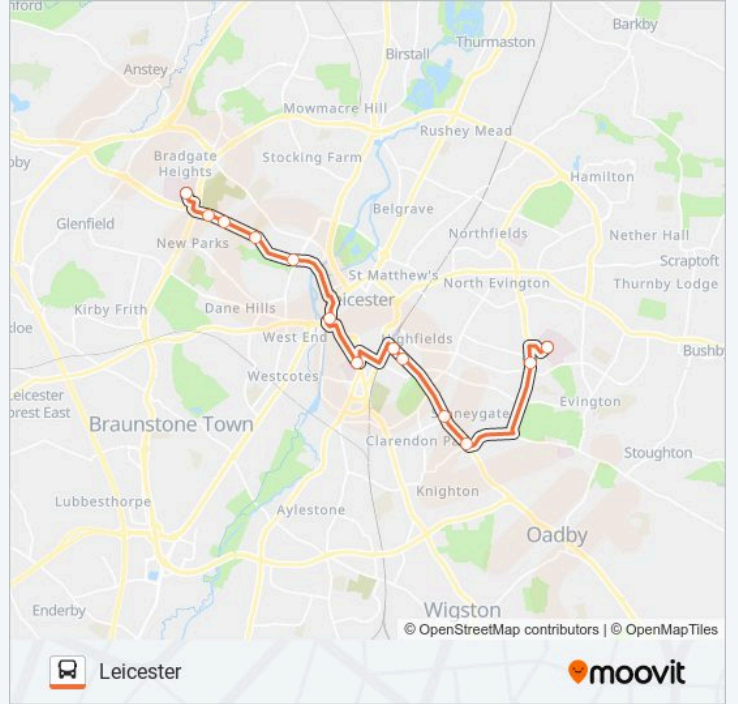

HH|HOSPITAL HOPPER bus Time Schedule

Hamilton Route Timetable:

Sunday	06:20 - 20:10
Monday	06:20 - 20:10
Tuesday	06:20 - 20:10
Wednesday	06:20 - 20:10
Thursday	06:20 - 20:10
Friday	06:20 - 20:10
Saturday	06:20 - 20:10

HH|HOSPITAL HOPPER bus Info

Direction: Hamilton

Stops: 20

Trip Duration: 51 min

Line Summary:

Averil Road, New Humberstone

Hamilton Tesco, Hamilton

Direction: Leicester

HH|HOSPITAL HOPPER bus Info

Direction: Leicester

Stops: 9

Trip Duration: 20 min

Line Summary:

Direction: Leicester

13 stops

[VIEW LINE SCHEDULE](#)

Direction: Leicester

Stops: 13

Trip Duration: 47 min

Line Summary:

HH|HOSPITAL HOPPER bus time schedules and route maps are available in an offline PDF at moovitapp.com. Use the Moovit App to see live bus times, train schedule or subway schedule, and step-by-step directions for all public transit in East Midlands.