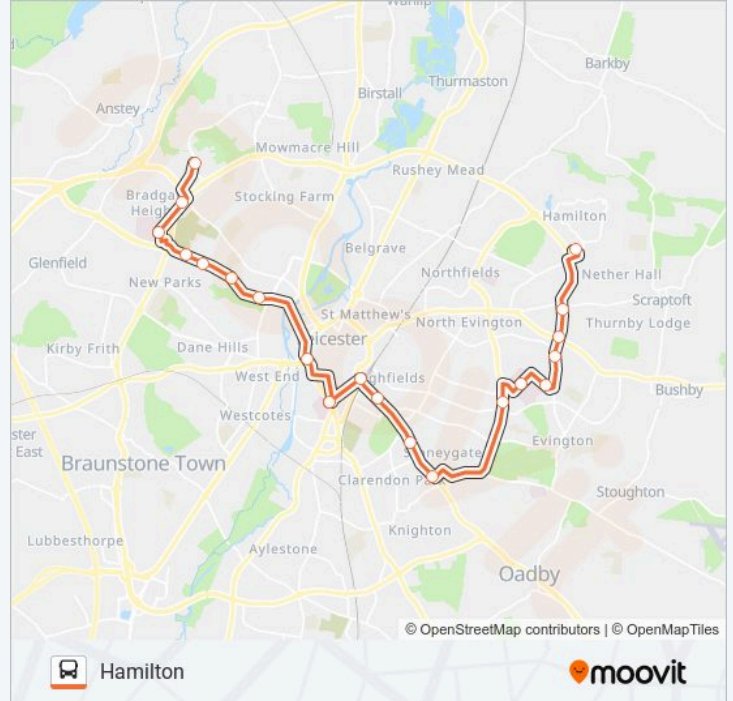

HH|HOSPITAL HOPPER bus Info**Direction:** Beaumont Leys**Stops:** 20**Trip Duration:** 52 min**Line Summary:**

Direction: Hamilton

20 stops

[VIEW LINE SCHEDULE](#)

- Beaumont Centre, Beaumont Leys
- Hallgate Drive, Leicester
- Glenfield Hospital, Leicester
- Gilroes Cemetery, Leicester Frith
- Heathley Park Drive, Leicester Frith
- Mary Road, Leicester Frith
- Medina Road, Leicester
- St Nicholas Circle, Leicester
- Royal Infirmary Hospital, Leicester
- Station Street, Leicester
- Saxby Street, Leicester
- Elmfield Avenue, Stoneygate
- Toller Road, Stoneygate
- Goals Football Centre, Crown Hills
- General Hospital, Crown Hills
- Woodborough Road, Crown Hills
- Walshe Road, Goodwood
- Havencrest Drive, Nether Hall

HH|HOSPITAL HOPPER bus Info

Direction: Hamilton

Stops: 20

Trip Duration: 51 min

Line Summary:

Averil Road, New Humberstone

Hamilton Tesco, Hamilton

Direction: Leicester

9 stops

[VIEW LINE SCHEDULE](#)

Beaumont Centre, Beaumont Leys

Hallgate Drive, Leicester

Glenfield Hospital, Leicester

Gilroes Cemetery, Leicester Frith

Heathley Park Drive, Leicester Frith

Mary Road, Leicester Frith

HH|HOSPITAL HOPPER bus Info

Direction: Leicester

Stops: 9

Trip Duration: 20 min

Line Summary:

Direction: Leicester

13 stops

[VIEW LINE SCHEDULE](#)