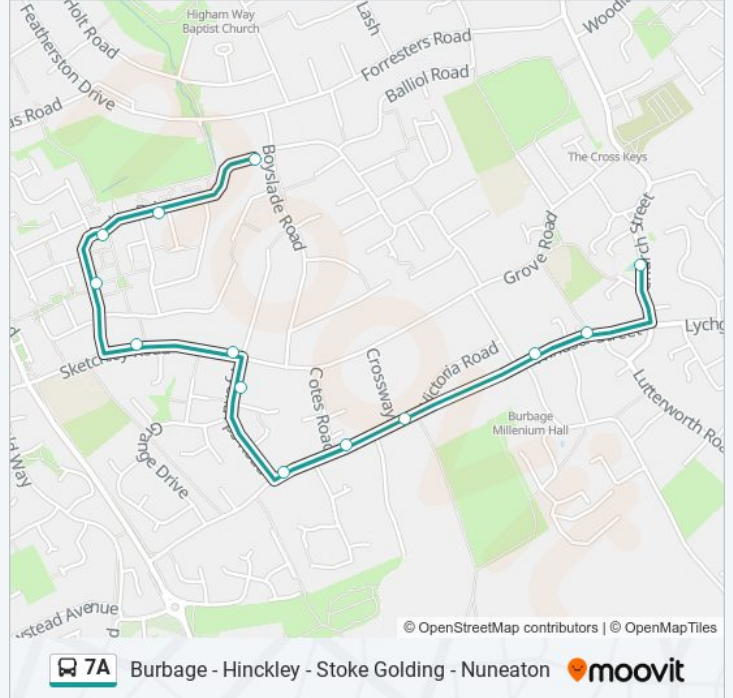

Direction: Burbage

13 stops

[VIEW LINE SCHEDULE](#)

Co-Operative Store, Burbage
Lilac Close, Burbage
Aster Close, Burbage
Marigold Drive, Burbage
Sketchley Road, Burbage
Sketchley Road, Burbage
Willow Close, Burbage
Pyeharps Road, Burbage
Robinson Way, Burbage
Crossways, Burbage
The Sycamores, Burbage
Strutt Road, Burbage
Horsepool, Burbage

7A bus Time Schedule

Burbage Route Timetable:

Sunday	Not Operational
Monday	Not Operational
Tuesday	Not Operational
Wednesday	Not Operational
Thursday	Not Operational
Friday	Not Operational
Saturday	17:30

7A bus Info

Direction: Burbage

Stops: 13

Trip Duration: 15 min

Line Summary:

Direction: Higham-On-The-Hill

60 stops

[VIEW LINE SCHEDULE](#)

Stops: 60

Trip Duration: 58 min

Line Summary:

Herford Way, Burbage
Forryan Road, Burbage
Featherstone Drive, Burbage
Castle Court, Burbage
Brookfield Road, Burbage
Hinckley Hub, Hinckley
Rail Station, Hinckley
Springfield Road, Hinckley
St Mary's Road, Hinckley
The Crescent Bus Station, Hinckley
Regent Street, Hinckley
Atkins Building, Hinckley
Police Station, Hinckley
Westray Drive, Hinckley
Bute Close, Hinckley
Sandy Crescent, Hinckley
Farneway, Hinckley
Beardsen Crescent, Hinckley
Gowrie Close, Hinckley
Dunblane Way, Hinckley
Stirling Avenue, Hinckley
Lyneham Close, Hinckley
Brenfield Drive, Hinckley
Lawton Close, Hinckley
Normandy Way, Hinckley
Henry Street, Hinckley
Redmoor High School, Hinckley
Stoke Road, Hinckley
Tudor Road, Hinckley
Dorothy Goodman School, Hinckley
St Martins School, Stoke Golding
Greenwood Road, Stoke Golding
Hall Drive, Stoke Golding