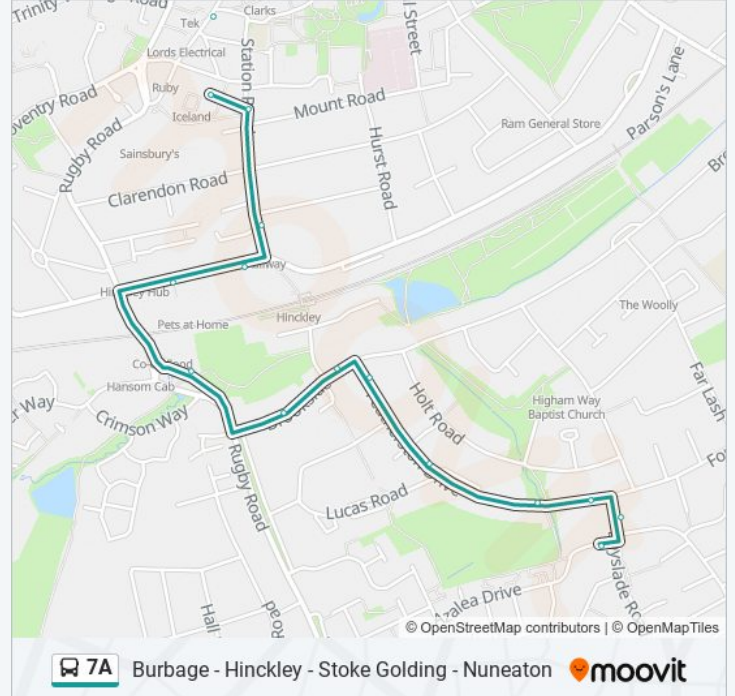

Tame Way, Hinckley

Roston Drive, Hinckley

Brenfield Drive, Hinckley

Deveron Way, Hinckley

Stirling Avenue, Hinckley

Dunblane Way, Hinckley

Gowrie Close, Hinckley

Beardsen Crescent, Hinckley

Farneway, Hinckley

Sandy Crescent, Hinckley

Bute Close, Hinckley

Westray Drive, Hinckley

Police Station, Hinckley

Atkins Building, Hinckley

Regent Street, Hinckley

The Crescent Bus Station, Hinckley

St Mary's Road, Hinckley

Springfield Road, Hinckley

Rail Station, Hinckley

Hinckley Hub, Hinckley

Brookfield Road, Burbage

Castle Court, Burbage

Featherstone Drive, Burbage
Brookside, Burbage
St Martin'S, Burbage
Lucas Road, Burbage
Boyslade Road, Burbage
Shops, Burbage
Co-Operative Store, Burbage

Direction: Burbage

13 stops

[VIEW LINE SCHEDULE](#)

Co-Operative Store, Burbage
Lilac Close, Burbage
Aster Close, Burbage
Marigold Drive, Burbage
Sketchley Road, Burbage
Sketchley Road, Burbage
Willow Close, Burbage
Pyeharps Road, Burbage
Robinson Way, Burbage
Crossways, Burbage
The Sycamores, Burbage
Strutt Road, Burbage
Horsepool, Burbage