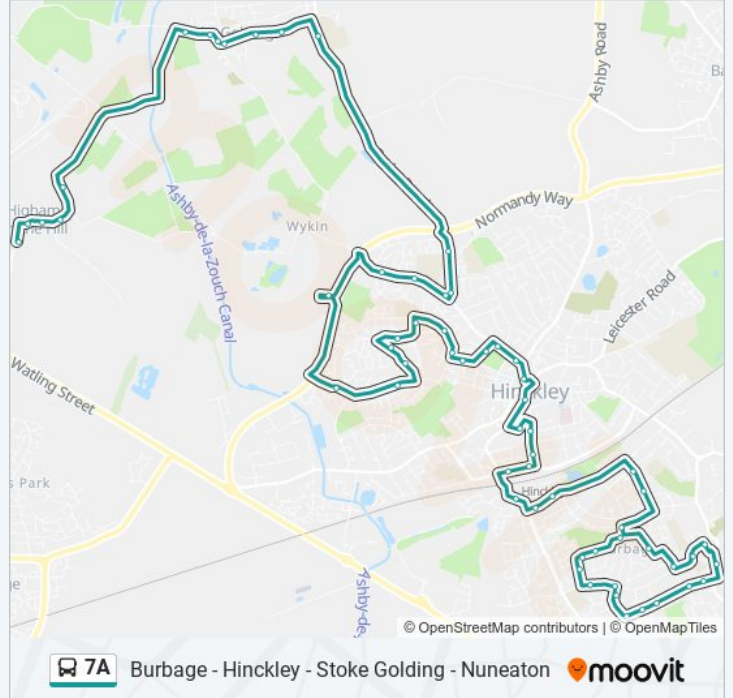

- Co-Operative Store, Burbage
- Lilac Close, Burbage
- Aster Close, Burbage
- Marigold Drive, Burbage
- Sketchley Road, Burbage
- Sketchley Road, Burbage
- Willow Close, Burbage
- Pyeharps Road, Burbage
- Robinson Way, Burbage
- Crossways, Burbage
- The Sycamores, Burbage
- Strutt Road, Burbage
- Horsepool, Burbage
- Grove Road, Burbage
- Grosvenor Crescent, Burbage
- Abbotts Green, Burbage
- Squires Green, Burbage
- Shops, Burbage

Stops: 60

Trip Duration: 58 min

Line Summary:

Herford Way, Burbage
Forryan Road, Burbage
Featherstone Drive, Burbage
Castle Court, Burbage
Brookfield Road, Burbage
Hinckley Hub, Hinckley
Rail Station, Hinckley
Springfield Road, Hinckley
St Mary's Road, Hinckley
The Crescent Bus Station, Hinckley
Regent Street, Hinckley
Atkins Building, Hinckley
Police Station, Hinckley
Westray Drive, Hinckley
Bute Close, Hinckley
Sandy Crescent, Hinckley
Farneway, Hinckley
Beardsen Crescent, Hinckley
Gowrie Close, Hinckley
Dunblane Way, Hinckley
Stirling Avenue, Hinckley
Lyneham Close, Hinckley
Brenfield Drive, Hinckley
Lawton Close, Hinckley
Normandy Way, Hinckley
Henry Street, Hinckley
Redmoor High School, Hinckley
Stoke Road, Hinckley
Tudor Road, Hinckley
Dorothy Goodman School, Hinckley
St Martins School, Stoke Golding
Greenwood Road, Stoke Golding
Hall Drive, Stoke Golding