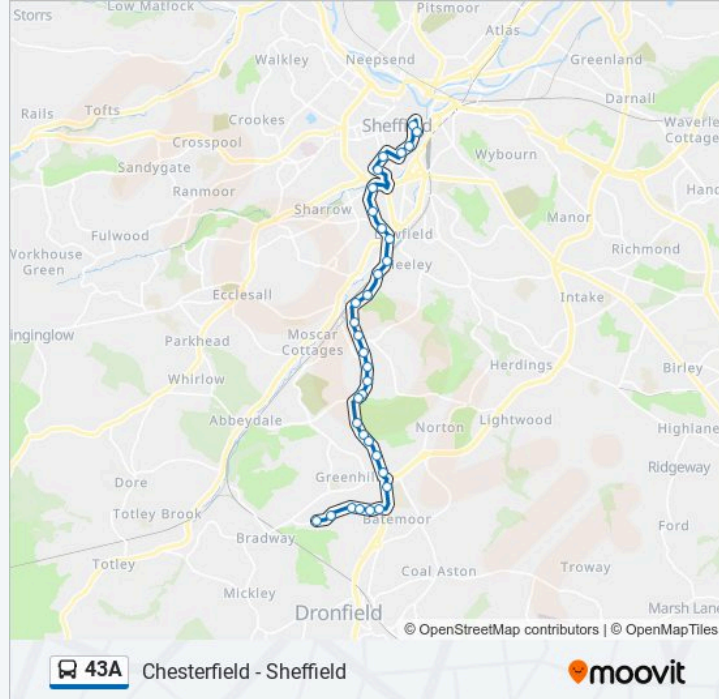

43A bus Info

Direction: Lowedges

Stops: 33

Trip Duration: 35 min

Line Summary:

Chesterfield Road/Bromwich Road, Woodseats

Meadowhead/Cobnar Wood, Meadowhead

Meadowhead/Roxton Avenue, Meadowhead

Meadowhead/Charles Ashmore Road,
Meadowhead

Meadowhead/Little Norton Lane, Meadowhead

Meadowhead/Hunstone Avenue, Meadowhead

Chesterfield Road South/Bochum Parkway,
Meadowhead

Lowedges Road/Lupton Road, Lowedges

Lowedges Road/Lowedges Drive, Lowedges

Lowedges Road/Lowedges Crescent, Lowedges

Lowedges Road/Lupton Road, Lowedges

Lowedges Road/Gresley Road, Lowedges

Lowedges Road/Gresley Road, Lowedges

Direction: Sheffield Centre

36 stops

[VIEW LINE SCHEDULE](#)

Lowedges Road/Becket Crescent, Lowedges

Lowedges Road/Gresley Road, Lowedges

Lowedges Road/Gervase Walk, Lowedges

Lowedges Road/Lowedges Crescent, Lowedges

Lowedges Road/Lowedges Drive, Lowedges