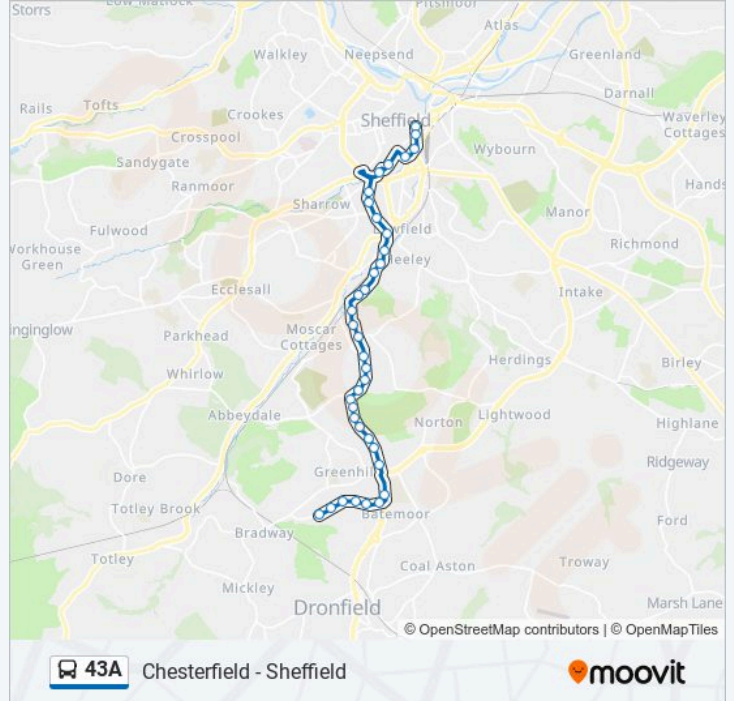

36 stops

[VIEW LINE SCHEDULE](#)

Lowedges Road/Becket Crescent, Lowedges

Lowedges Road/Gresley Road, Lowedges

Lowedges Road/Gervase Walk, Lowedges

Lowedges Road/Lowedges Crescent, Lowedges

Lowedges Road/Lowedges Drive, Lowedges

Chesterfield Road/Binfield Road, Heeley

Chesterfield Road/Beeton Road, Heeley

Chesterfield Road/Valley Road, Heeley

London Road/Artisan View, Heeley

London Road/Gleadless Road, Heeley

London Road/Glover Road, Lowfield

London Road/Sitwell Place, Highfield

London Road/John Street, Highfield

London Road/Boston Street, Highfield

South Lane/Cumberland Street, Sheffield Centre

Eyre Street/Moor Market Es3, Sheffield Centre

Furnival Street/Arundel Lane, Sheffield Centre

Paternoster Row/Ss2, Sheffield Centre

Pond Street/Fs5, Sheffield Centre

Flat Street/Fs3, Sheffield Centre

43A bus time schedules and route maps are available in an offline PDF at moovitapp.com. Use the Moovit App to see live bus times, train schedule or subway schedule, and step-by-step directions for all public transit in East Midlands.