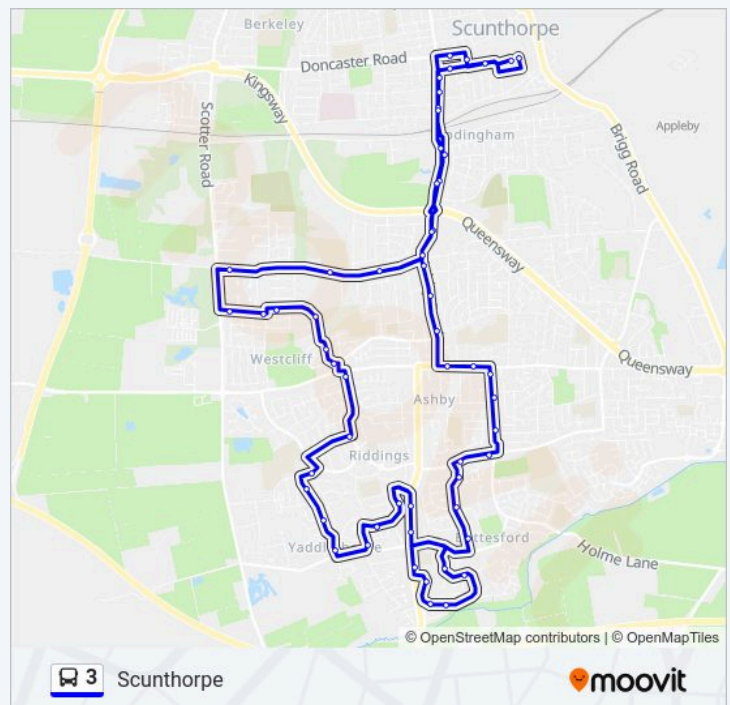

Hurst Lane, Yaddlethorpe

The Dales, Yaddlethorpe

Austin Crescent, Bottesford

Keddington Road, Bottesford

Spar Shop, Bottesford

Endcliffe Avenue, Bottesford

Langley Drive, Bottesford

Ellison Avenue, Bottesford

St Peters Avenue, Bottesford

Endcliffe Avenue, Bottesford

Langley Drive, Bottesford

Ellison Avenue, Bottesford

Talisman Drive, Bottesford

3 bus Time Schedule

Scunthorpe Route Timetable:

Sunday	Not Operational
Monday	07:50 - 16:50
Tuesday	07:50 - 16:50
Wednesday	07:50 - 16:50
Thursday	07:50 - 16:50
Friday	07:50 - 16:50
Saturday	07:50 - 16:50

3 bus Info

Direction: Scunthorpe

Stops: 56

Trip Duration: 55 min

Line Summary:

Conference Court, Bottesford

Blenheim Court, Bottesford

Spar Shop, Bottesford

Keddington Road, Bottesford

Ogilvy Drive, Yaddlethorpe

Eton Drive, Bottesford

The Dales, Yaddlethorpe

Hurst Lane, Yaddlethorpe

Mason Drive, Yaddlethorpe

Maple Leaf, Yaddlethorpe

Enderby Road Infants School, Scunthorpe