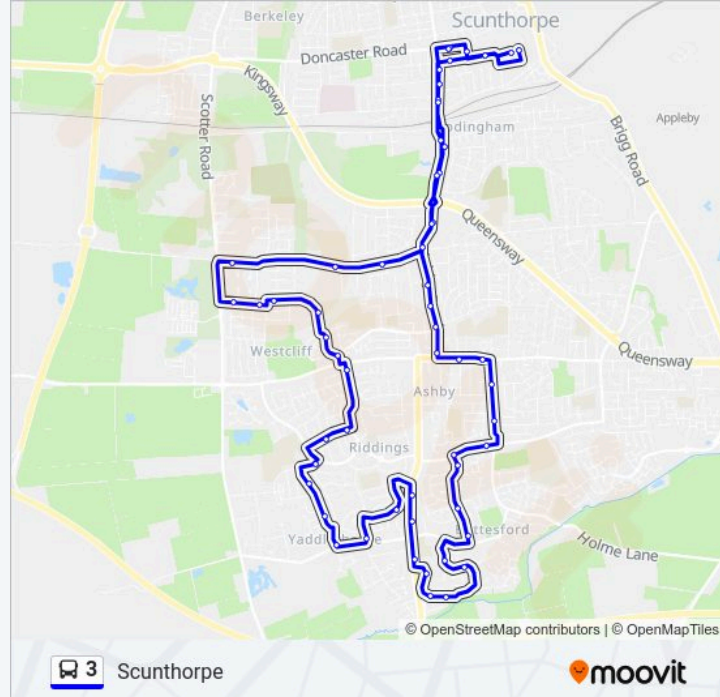

3 bus Info

Direction: Scunthorpe

Stops: 57

Trip Duration: 50 min

Line Summary:

Enderby Road Infants School, Scunthorpe

Maple Leaf, Yaddlethorpe

Mason Drive, Yaddlethorpe

Hurst Lane, Yaddlethorpe

The Dales, Yaddlethorpe

Austin Crescent, Bottesford

Keddington Road, Bottesford

Spar Shop, Bottesford

Endcliffe Avenue, Bottesford

Langley Drive, Bottesford

Ellison Avenue, Bottesford

Bottesford Road, Ashby

Churchfield Road, Ashby

Broadway, Ashby

Carvers Fish Shop, Ashby

Ashby Turn

Priory Hotel, Ashby

Ashby Road Surgery, Scunthorpe

Hopkins Avenue, Scunthorpe

Brumby Corner, Old Brumby

Lloyds Avenue, Scunthorpe

The Pods, Scunthorpe

Cottage Beck Road, Scunthorpe

Museum, Scunthorpe

Cliff Gardens, Scunthorpe

Dunstall Street, Scunthorpe

Mary Street Car Park, Scunthorpe