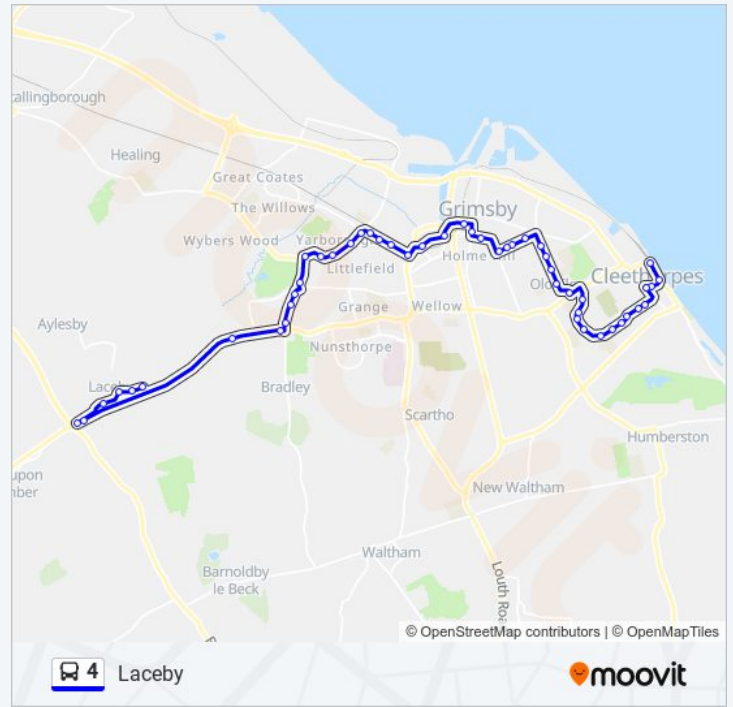

Warwick Road, Old Clew

Balmoral Road, Old Clew

Davenport Drive, Old Clew

Normandy Road, Old Clew

Clew Crescent, Old Clew

St Mary's Close, Old Clew

Miller Avenue, Weelsby

Runswick Road, Weelsby

4 bus Info

Direction: Laceby

Stops: 49

Trip Duration: 47 min

Line Summary:

Warwick Road, Old Clew

Balmoral Road, Old Clew

Davenport Drive, Old Clew

Littlefield Lane, West Marsh

Marshall Avenue, West Marsh

Lynton Parade, West Marsh

Yarborough Road, West Marsh

Fannystone Road, West Marsh

Grange Walk, West Marsh

Toothill Road, West Marsh

Curry Road, Little Coates

Cambridge Road, Little Coates

Broadway, Bradley

Sherwood Road, Bradley

Little Coates Road, Bradley

Bradley Inn, Bradley

Morrisons, Bradley

Grimsby Road A46, Laceby
Grimsby Road A46, Laceby
Caistor Road, Laceby
Church Lane, Laceby
George Butler Close, Laceby
Business Park, Laceby