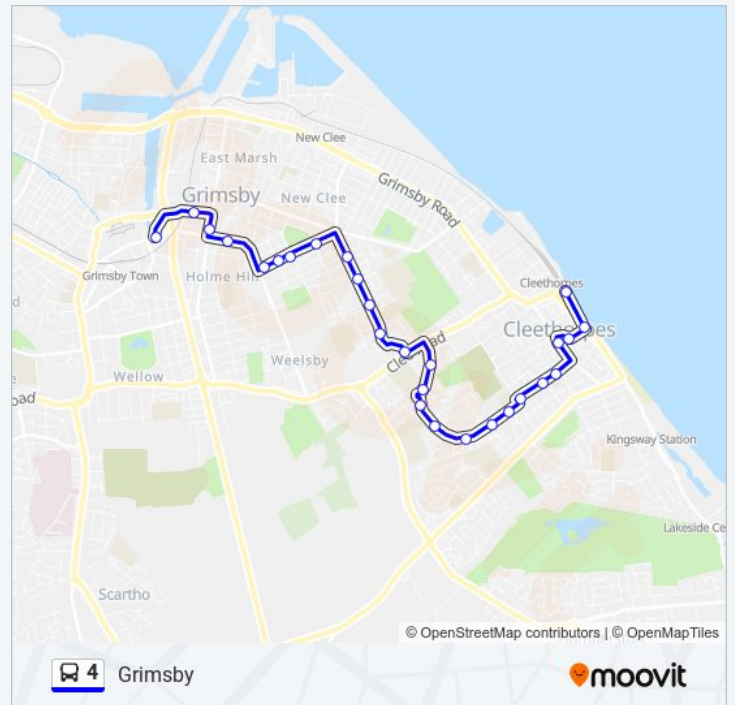

Warwick Road, Old Clew

Balmoral Road, Old Clew

Davenport Drive, Old Clew

Normandy Road, Old Clew

Clew Crescent, Old Clew

St Mary's Close, Old Clew

Miller Avenue, Weelsby

Runswick Road, Weelsby

Carr Lane, Weelsby

Grant Thorold Park, Weelsby

Grant Thorold Library, Weelsby

Weelsby Street South, Weelsby

Durban Road, Weelsby

Edward Street, Weelsby

Bradley Street, Weelsby

Holles Street, Ellis Way

Riverhead Exchange, Grimsby

Direction: Grimsby

Stops: 27

Trip Duration: 22 min

Line Summary:

Direction: Laceby

49 stops

[VIEW LINE SCHEDULE](#)

4 bus Info

Direction: Laceby

Stops: 49

Trip Duration: 47 min

Line Summary:

Warwick Road, Old Clew

Balmoral Road, Old Clew

Davenport Drive, Old Clew