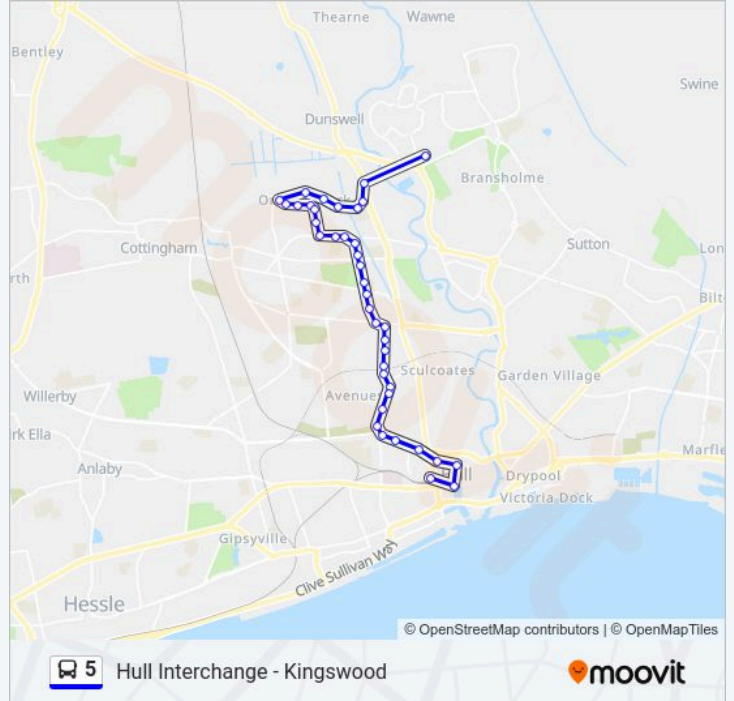

# Hull Interchange - Kingswood

Get The App

The 5 bus line (Hull Interchange - Kingswood) has 2 routes. For regular weekdays, their operation hours are:  
 (1) Hull: 05:17 - 23:37(2) Kingswood: 05:05 - 23:30  
 Use the Moovit App to find the closest 5 bus station near you and find out when is the next 5 bus arriving.

**Direction: Hull**  
 39 stops  
[VIEW LINE SCHEDULE](#)

- Asda Kingswood, Kingswood
- Evergreen Drive, Ghost Estate
- Orchard Park Tesco, North Hull Estate
- Sirius Academy North, North Hull Estate
- Thorpepark Academy, North Hull Estate
- Pint & Pot, North Hull Estate
- Dringshaw, North Hull Estate
- Rampant Horse, North Hull Estate
- Ainshaw, North Hull Estate
- Cladshaw, North Hull Estate
- Catherine Ellis House, North Hull Estate
- 24th Avenue, North Hull Estate
- 14th Avenue, Orchard Park
- 22nd Avenue, Orchard Park
- Greenwood Ave Library, Orchard Park
- 6th Avenue, Orchard Park
- Dingley Close, Orchard Park
- 21st Avenue, Orchard Park
- Lawson Close, Orchard Park
- St Mary's College, University
- Inglemire Lane, University

**5 bus Info**  
**Direction:** Hull  
**Stops:** 39  
**Trip Duration:** 46 min  
**Line Summary:**

Salmon Grove, University  
 Falmouth Street, University  
 Hull Community Church, Newland  
 Walters Terrace, Newland  
 Alexandra Road, Newland  
 De Grey Street, Newland  
 Melrose Villas, Newland  
 Pearson Park, the Avenues  
 Park Avenue, the Avenues  
 Park Grove, the Avenues  
 Welbeck Street, the Avenues  
 Middleton Street, the Avenues  
 Albany Street, Botanic  
 Vane Street, Botanic  
 Prospect Street A, Hull  
 Bond Street A, Hull  
 Carr Lane A, Hull  
 Hull Interchange, Hull