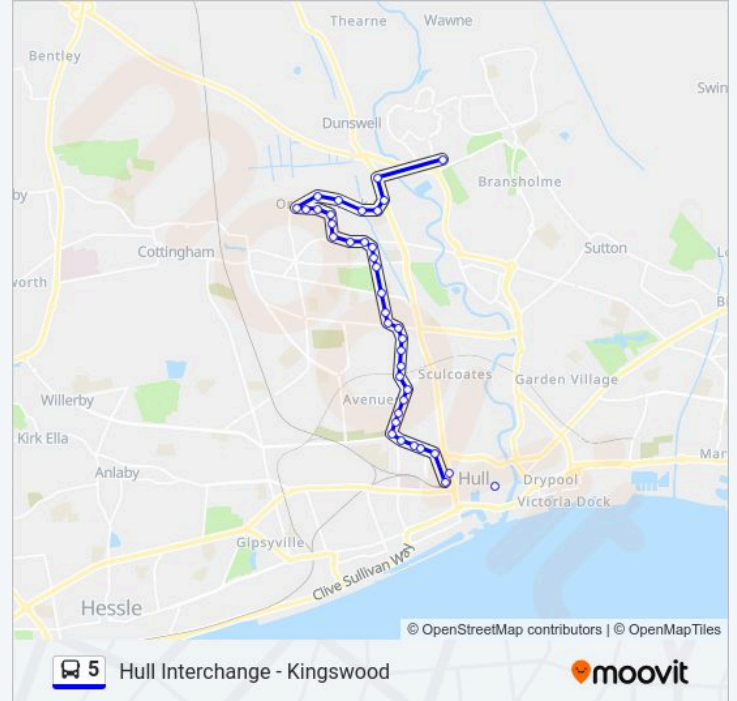

Ella Street, Newland

Goddard Avenue, Newland

Lambton Street, Newland

Torrington Street, Newland

Newland Avenue, Newland

Newland Park Avenue, University

Taylor Court, University

Cranbrook Court, University

Lord Nelson, Orchard Park

Skipwith Close, Orchard Park

5th Avenue, Orchard Park

8th Avenue, Orchard Park

Ada Holmes Circle, Orchard Park

York Road, Orchard Park

30th Avenue, Orchard Park

38th Avenue, North Hull Estate

40th Avenue, North Hull Estate

Bardshaw, North Hull Estate

Quillcourt, North Hull Estate

Arctic Ranger, North Hull Estate

Pint & Pot, North Hull Estate

Thorpepark Road, North Hull Estate

The Queensway, North Hull Estate

Beverley Road Tesco, Ghost Estate

Downfield Avenue, Ghost Estate

Asda Kingswood, Kingswood

5 bus time schedules and route maps are available in an offline PDF at moovitapp.com. Use the Moovit App to see live bus times, train schedule or subway schedule, and step-by-step directions for all public transit in East Midlands.

© 2024 Moovit - All Rights Reserved