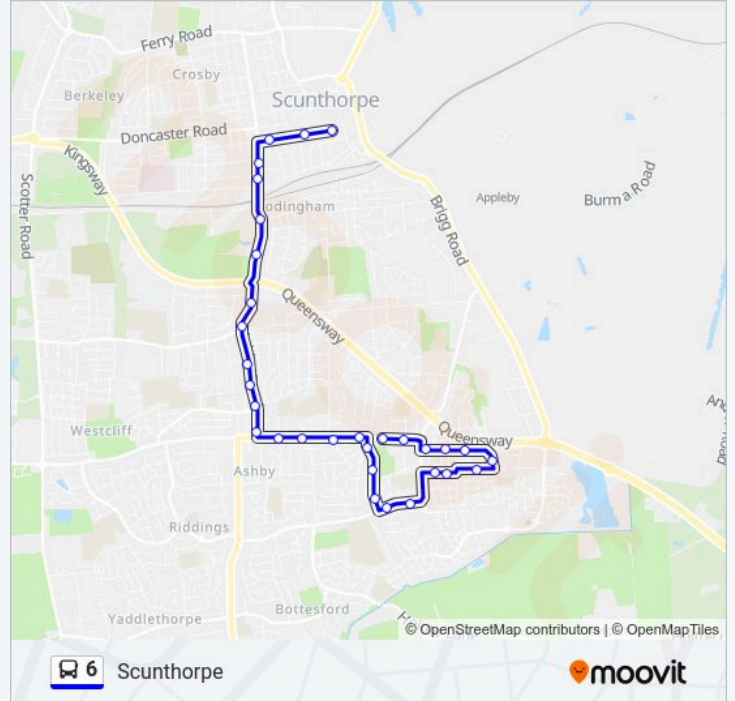

Ashby Turn

Priory Hotel, Ashby

Ashby Road Surgery, Scunthorpe

Hopkins Avenue, Scunthorpe

Brumby Corner, Old Brumby

Lloyds Avenue, Scunthorpe

The Pods, Scunthorpe

Cottage Beck Road, Scunthorpe

Museum, Scunthorpe

Cliff Gardens, Scunthorpe

Dunstall Street, Scunthorpe

Mary Street Car Park, Scunthorpe

Bus Station, Scunthorpe

6 bus time schedules and route maps are available in an offline PDF at moovitapp.com. Use the Moovit App to see live bus times, train schedule or subway schedule, and step-by-step directions for all public transit in East Midlands.

© 2024 Moovit - All Rights Reserved