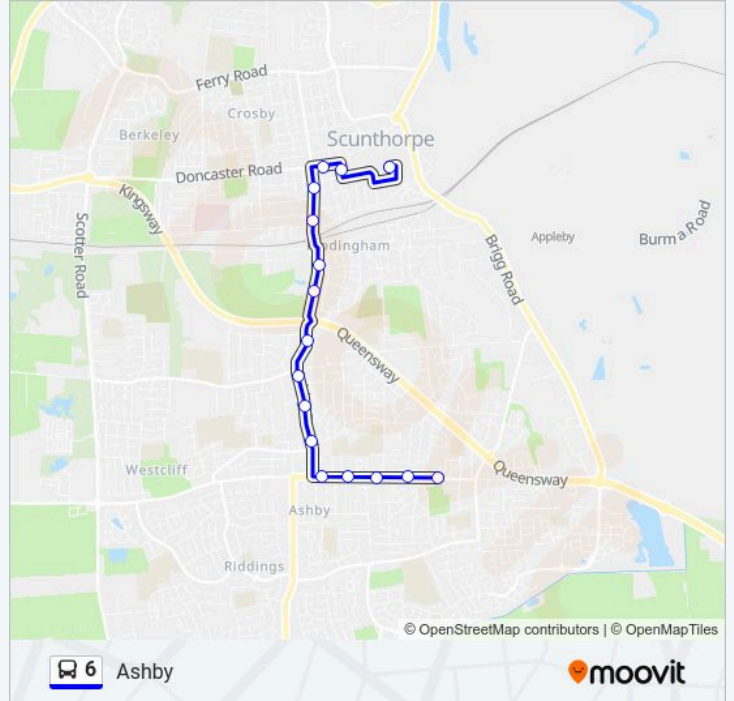

Direction: Ashby

16 stops

[VIEW LINE SCHEDULE](#)

- Bus Station, Scunthorpe
- Frances Street, Scunthorpe
- Dunstall Street, Scunthorpe
- Shops, Scunthorpe
- Museum, Scunthorpe
- Cottage Beck Road, Scunthorpe
- The Pods, Scunthorpe
- Lloyds Avenue, Scunthorpe
- Brumby Corner, Old Brumby
- Hopkins Avenue, Scunthorpe
- Priory Hotel, Ashby
- Local Link, Ashby Turn
- Broadway, Ashby
- Market, Ashby
- Wesley Church, Ashby
- Sunshine Hall, Ashby

6 bus Time Schedule

Ashby Route Timetable:

Sunday	09:00 - 17:00
Monday	07:15 - 17:45
Tuesday	07:15 - 17:45
Wednesday	07:15 - 17:45
Thursday	07:15 - 17:45
Friday	07:15 - 17:45
Saturday	07:15 - 17:45

6 bus Info

Direction: Ashby

Stops: 16

Trip Duration: 16 min

Line Summary:

Direction: Scunthorpe

31 stops

[VIEW LINE SCHEDULE](#)

Sunshine Hall, Ashby
 Hornsby Depot, Ashby
 Queen Bess, Ashby
 Leven Close, Ashby
 Wharfdale Place, Ashby
 Wensleydale Road, Ashby
 Uredale Place, Ashby
 Dovedale Road, Scunthorpe
 Wryedale Road, Ashby
 Mallory Road, Ashby
 Sherpa Pub, Ashby
 Hunt Road, Ashby
 Tensing Road, Ashby
 Community Centre, Ashby
 Aldi Supermarket, Ashby
 Market, Ashby
 Broadway, Ashby
 Carvers Fish Shop, Ashby

6 bus Info

Direction: Scunthorpe

Stops: 31

Trip Duration: 24 min

Line Summary:

Ashby Turn

Priory Hotel, Ashby

Ashby Road Surgery, Scunthorpe