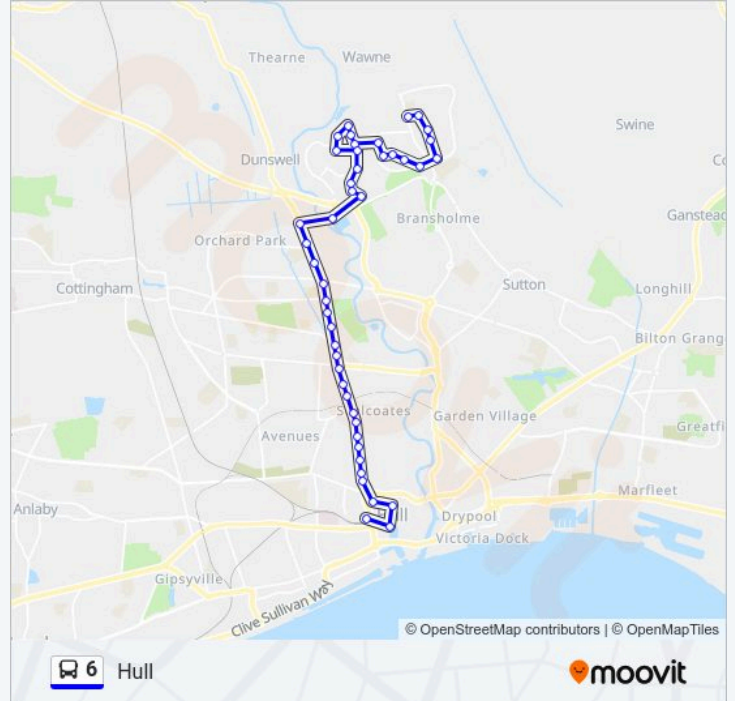

Direction: Hull

44 stops

[VIEW LINE SCHEDULE](#)

Arncliffe Close, North Bransholme
Wawne Lodge, North Bransholme
Pennine Rambler, North Bransholme
Whernside Close, North Bransholme
Redmire Close, North Bransholme
Sedgebrook Grove, Kingswood
Emberton Park, Kingswood
Parnham Drive, Kingswood
Salcey Close, Kingswood
Bowmont Way, Kingswood
Holland Park, Kingswood
Brockwell Road, Kingswood
Hamlet Drive, Kingswood
Farrier Close, Kingswood
Kingswood Health Centre, Kingswood
Brompton Park, Kingswood
Halecroft Park, Kingswood
Sovereign Way, Kingswood
Bushey Park, Kingswood
Asda Kingswood, Kingswood
Kingswood Leisure Park, Kingswood

Direction: Hull

Stops: 44

Trip Duration: 50 min

Line Summary:

Evergreen Drive, Ghost Estate

Beverley Road Tesco, Ghost Estate

Emmott Road, Ghost Estate

Sutton Road, Ghost Estate

Melwood Grove, Sculcoates

Epworth Street, Sculcoates

Temple Street, Sculcoates

St Hilda Street, Sculcoates

Somerscales Street, Sculcoates

Harley Street, Sculcoates

College Street, Sculcoates

Prospect Street A, Hull

Bond Street A, Hull

Carr Lane A, Hull

Hull Interchange, Hull

Direction: North Bransholme

35 stops

[VIEW LINE SCHEDULE](#)

Alfred Gelder Street F, Hull

Hull Truck Theatre, Hull