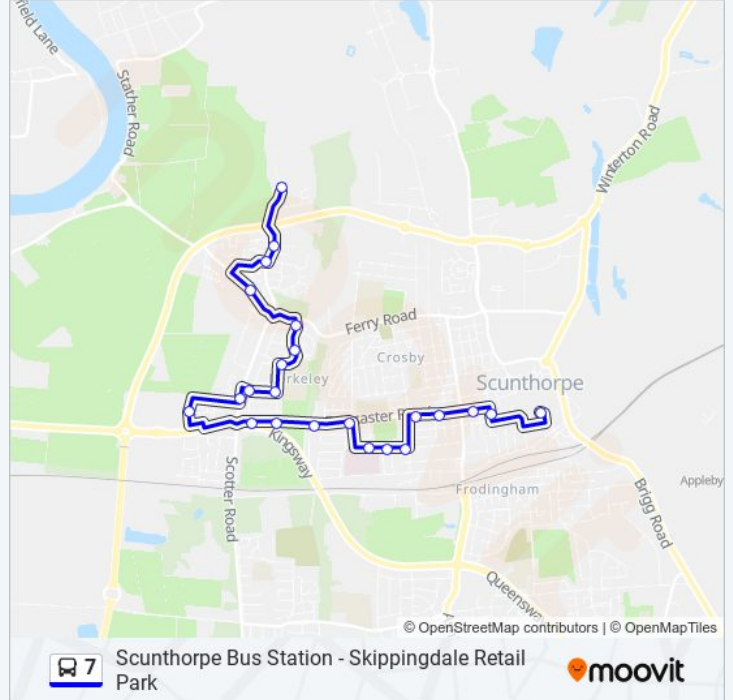

### Direction: Scunthorpe

17 stops

[VIEW LINE SCHEDULE](#)

Skippingdale Retail Park, Scunthorpe  
St Marys Court, Scunthorpe  
Randolph House, Scunthorpe  
Fairfield Road, Scunthorpe  
Rothwell Road, Scunthorpe  
Haworth Close, Scunthorpe  
Marsden Drive, Scunthorpe  
Hilton Avenue, Scunthorpe  
Doncaster Road, Berkeley Circle  
Collinson Avenue, Scunthorpe  
Hospital Outpatients, Scunthorpe  
Eryholme Crescent, Scunthorpe  
Mary Street, Scunthorpe  
Deyne Avenue, Scunthorpe  
Dunstall Street, Scunthorpe  
Mary Street Car Park, Scunthorpe  
Bus Station, Scunthorpe

## Direction: Scunthorpe

23 stops

[VIEW LINE SCHEDULE](#)

- Bus Station, Scunthorpe
- Frances Street, Scunthorpe
- Dunstall Street, Scunthorpe
- Pavillion Row, Scunthorpe
- Sainsbury`S, Scunthorpe
- Eryholme Crescent, Scunthorpe
- Brant Road, Scunthorpe
- Hospital Outpatients, Scunthorpe
- Highfield Avenue, Scunthorpe
- Cliff Closes Road, Scunthorpe
- Collinson Avenue, Scunthorpe
- Doncaster Road, Berkeley Circle
- Hilton Avenue, Scunthorpe
- Scotter Road, Scunthorpe
- Dewsbury Avenue, Scunthorpe
- Marsden Drive, Scunthorpe
- Haworth Close, Scunthorpe
- Rothwell Road, Scunthorpe

## 7 bus Info

**Direction:** Scunthorpe

**Stops:** 23

**Trip Duration:** 19 min

**Line Summary:**

Fairfield Road, Scunthorpe

Randolph House, Scunthorpe

St Marys Court, Scunthorpe

Sorrell Way, Scunthorpe

Skippingdale Retail Park, Scunthorpe

7 bus time schedules and route maps are available in an offline PDF at [moovitapp.com](https://moovitapp.com). Use the [Moovit App](#) to see live bus times, train schedule or subway schedule, and step-by-step directions for all public transit in East Midlands.