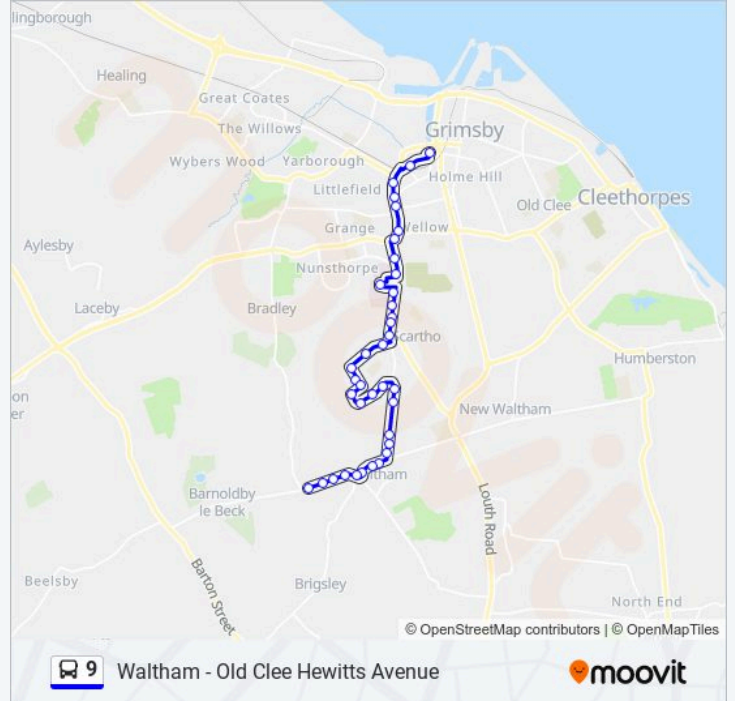

Direction: Grimsby

37 stops

[VIEW LINE SCHEDULE](#)

- Barnoldby Road, Waltham
- Westfield Road, Waltham
- Salisbury Avenue, Waltham
- Brian Avenue, Waltham
- Cheapside, Waltham
- Kirkgate, Waltham
- Church Lane, Waltham
- Ings Lane, Waltham
- Station Road, Waltham
- Veterinary Clinic, Waltham
- Fairway, Waltham
- Boundary Road, Scartho
- Orchard Croft, Scartho
- Fairfield Avenue, Scartho
- Thirlmere Avenue, Scartho
- Kiddier Avenue, Scartho
- Coniston Avenue, Scartho
- Lavenham Road, Scartho
- Amesbury Avenue, Scartho
- Meadow Drive, Scartho
- Well Vale, Scartho

Direction: Grimsby

Stops: 37

Trip Duration: 22 min

Line Summary:

Mendip Avenue, Scartho

Gate Lane, Scartho

Pelham Avenue, Scartho

Matthew Telford Park, Scartho

Conyers Avenue, Scartho

Edge Avenue, Scartho

Diana Princess Of Wales Hospital, Scartho

St Helens Avenue, Scartho

Sutcliffe Avenue, Nuns Corner

Eastwood Avenue, Nuns Corner

Grimsby Institute, Nuns Corner

Westlands Avenue, Bargate

Abbey Road, Bargate

Pelham Road, Bargate

Old Market Place, Grimsby

Riverhead Exchange, Grimsby

Direction: Old Clee

78 stops

[VIEW LINE SCHEDULE](#)

Barnoldby Road, Waltham