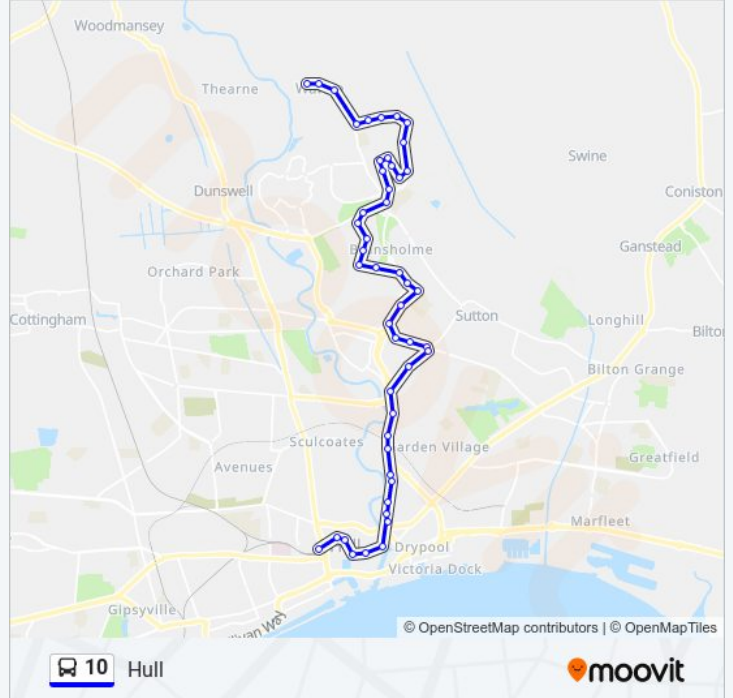

## Direction: Hull

48 stops

[VIEW LINE SCHEDULE](#)

- Wawne Green Lane, Wawne
- Wawne Main Street, Wawne
- Wawne Sutton Road, Wawne
- Hill Top Farm, North Bransholme
- South Field, North Bransholme
- Kentmere Close, North Bransholme
- Carlamhill Bridge, North Bransholme
- Old Main Drain, North Bransholme
- Leitholm Close, North Bransholme
- Dalkeith Close, North Bransholme
- Ladyside Close, North Bransholme
- Moorfoot Close, North Bransholme
- Appin Close, North Bransholme
- Pennine Rambler, North Bransholme
- Whernside Close, North Bransholme
- Redmire Close, North Bransholme
- Kingswood Academy, North Bransholme
- Northcott School, Kingswood
- Exton Close, Bransholme
- Penrose Close, Bransholme
- Camelford Close, Bransholme
- Davidstow Close, Bransholme

## 10 bus Info

**Direction:** Hull

**Stops:** 48

**Trip Duration:** 49 min

**Line Summary:**

Tiverton Road, Bransholme  
 Honiton Road, Bransholme  
 The Foredyke, Bransholme  
 Midmere Avenue, Bransholme  
 Peacehaven Close, Bransholme  
 Tenterden Close, Bransholme  
 Whistling Goose, Bransholme  
 Amsterdam Road, Bransholme  
 Leads Road, Sutton Fields  
 Geneva Way, Sutton Fields  
 Foredyke Avenue, Sutton Fields  
 Rix Road, Stoneferry  
 Mayville Avenue, Stoneferry  
 Woodhall Street, Stoneferry  
 Foster Street, Stoneferry  
 Bedford Street, Wilmington  
 Chapman Street, Wilmington  
 Church Row, Wilmington  
 Egton Street, Wilmington  
 Spyvee Street, Wilmington  
 Drypool Bridge, Hull  
 Alfred Gelder Street F, Hull  
 Alfred Gelder Street G, Hull  
 Bond Street E, Hull  
 Albion Street D, Hull  
 Hull Interchange, Hull

### Direction: Wawne

51 stops

[VIEW LINE SCHEDULE](#)

Hull Interchange, Hull

Bond Street D, Hull

Alfred Gelder Street B, Hull

Alfred Gelder Street E, Hull

Salthouse Lane, Hull