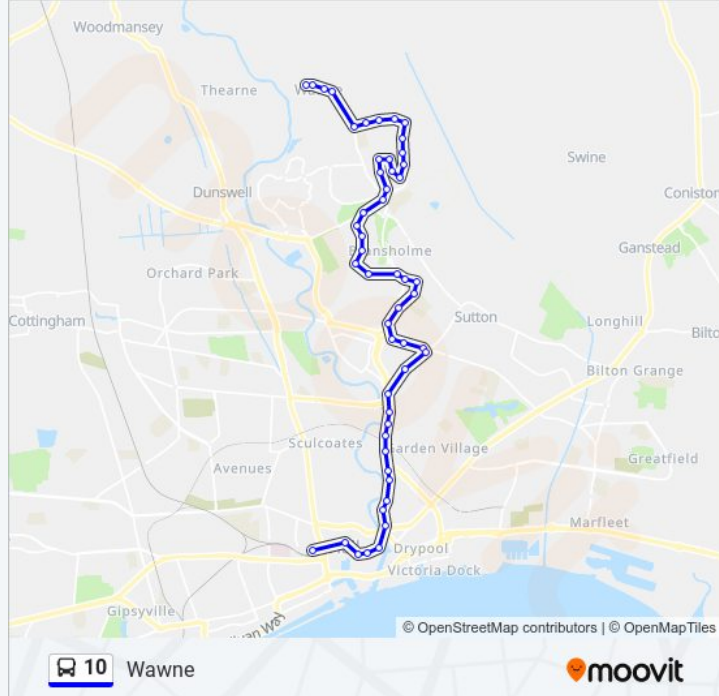

Amsterdam Road, Bransholme

Whistling Goose, Bransholme

Beckdale, Sutton Park

Peacehaven Close, Bransholme

Sutton Gardens, Bransholme

Bransholme Centre, Bransholme

Bransholme Library, Bransholme

Bude Road, Bransholme

Langtree Close, Bransholme

Whitstone Close, Bransholme

Towan Close, Bransholme

Bodmin Road, Bransholme

Padstow Close, Bransholme

Dulverton Close, Kingswood

Foredyke Bridge, North Bransholme

Saddleworth Close, North Bransholme

Kinderscout Close, North Bransholme

Pennine Way, North Bransholme

Highlands Health Centre, North Bransholme

Rangely Close, North Bransholme

Pykestone Close, North Bransholme

Helvellyn Close, North Bransholme

Snowhill Close, North Bransholme

Falkirk Close, North Bransholme

Aberdovey Close, North Bransholme

Snowdon Way, North Bransholme

Fairbourne Close, North Bransholme

Welshpool Close, North Bransholme

Hill Top Farm, North Bransholme

Wawne Main Street, Wawne

Wawne Main Street, Wawne

Wawne Main Street, Wawne

Wawne Green Lane, Wawne