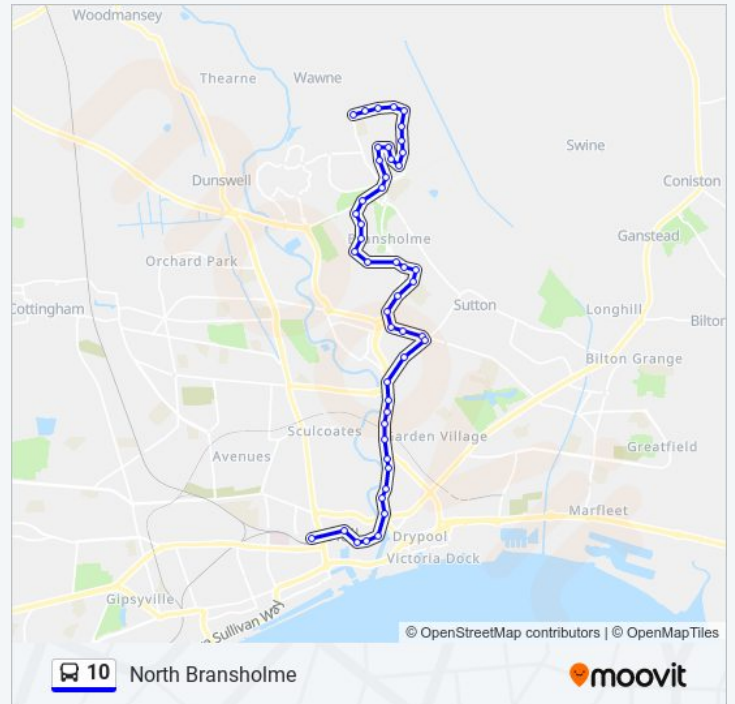

## 10 bus Info

**Direction:** Hull

**Stops:** 48

**Trip Duration:** 49 min

**Line Summary:**

Tiverton Road, Bransholme  
 Honiton Road, Bransholme  
 The Foredyke, Bransholme  
 Midmere Avenue, Bransholme  
 Peacehaven Close, Bransholme  
 Tenterden Close, Bransholme  
 Whistling Goose, Bransholme  
 Amsterdam Road, Bransholme  
 Leads Road, Sutton Fields  
 Geneva Way, Sutton Fields  
 Foredyke Avenue, Sutton Fields  
 Rix Road, Stoneferry  
 Mayville Avenue, Stoneferry  
 Woodhall Street, Stoneferry  
 Foster Street, Stoneferry  
 Bedford Street, Wilmington  
 Chapman Street, Wilmington  
 Church Row, Wilmington  
 Egton Street, Wilmington  
 Spyvee Street, Wilmington  
 Drypool Bridge, Hull  
 Alfred Gelder Street F, Hull  
 Alfred Gelder Street G, Hull  
 Bond Street E, Hull  
 Albion Street D, Hull  
 Hull Interchange, Hull

Whitstone Close, Bransholme

Towan Close, Bransholme

Bodmin Road, Bransholme

Padstow Close, Bransholme

Dulverton Close, Kingswood

Foredyke Bridge, North Bransholme

Saddleworth Close, North Bransholme

Kinderscout Close, North Bransholme

### 10 bus Info

**Direction:** North Bransholme

**Stops:** 47

**Trip Duration:** 40 min

**Line Summary:**

Highlands Health Centre, North Bransholme

Rangely Close, North Bransholme

Pykestone Close, North Bransholme